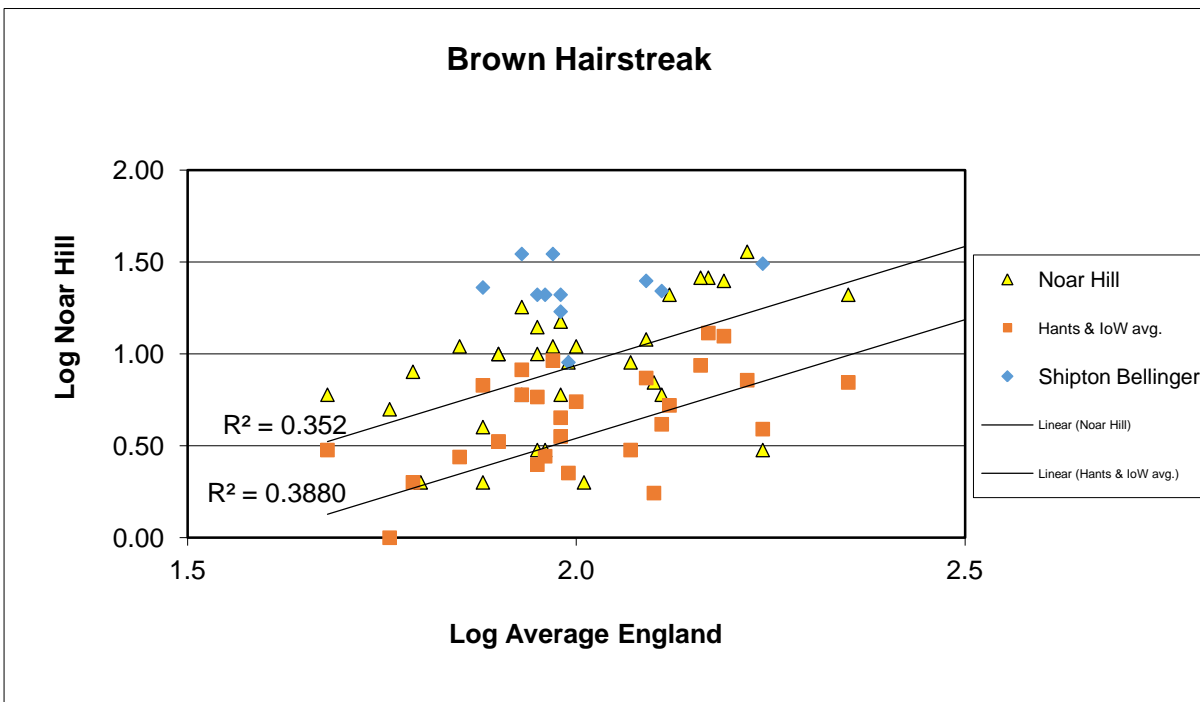

25 year butterfly species trends for Hampshire & Isle of Wight

Brimstone (*Gonepteryx rhamni*)

25 year butterfly species trends for Hampshire & Isle of Wight

Brown Argus (*Aricia agestis*)

25 year butterfly species trends for Hampshire & Isle of Wight

Brown Hairstreak (*Thecla betulae*)

25 year butterfly species trends for Hampshire & Isle of Wight

Clouded Yellow (*Colias croceus*)

25 year butterfly species trends for Hampshire & Isle of Wight

Comma (*Polygonia c-album*)