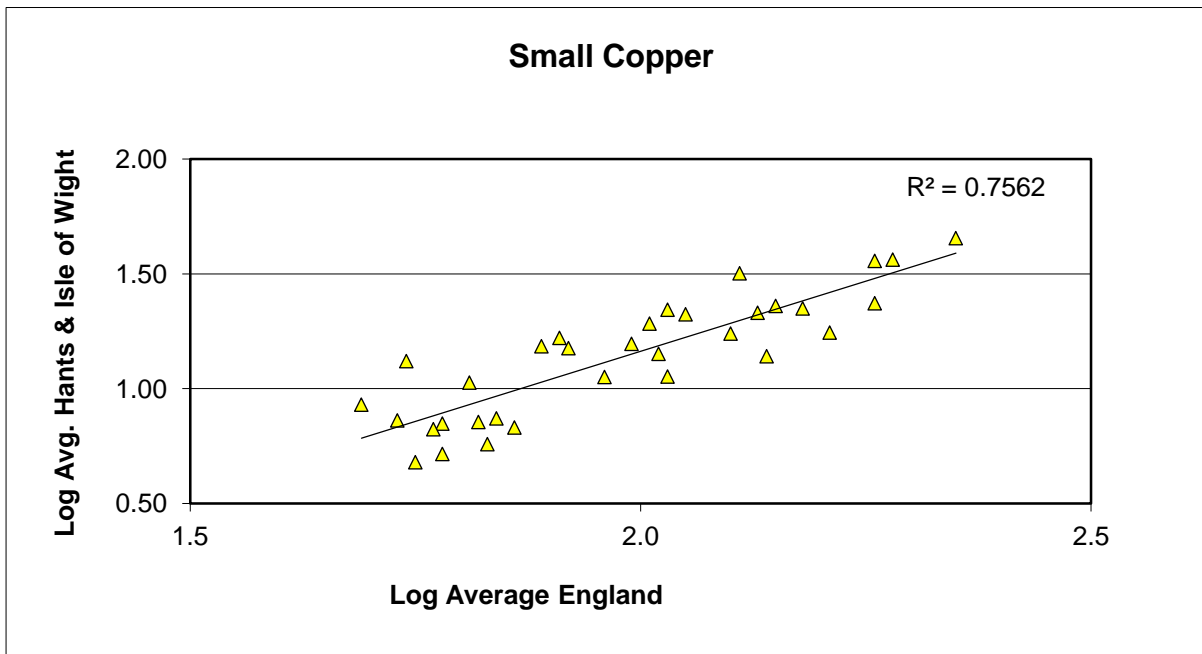

Ringlet (*Aphantopus hyperantus*)

25 year butterfly species trends for Hampshire & Isle of Wight

Silver-spotted Skipper (*Hesperia comma*)

25 year butterfly species trends for Hampshire & Isle of Wight

Silver-studded Blue (*Plebejus argus*)

25 year butterfly species trends for Hampshire & Isle of Wight

Silver-washed Fritillary (*Argynnis paphia*)

25 year butterfly species trends for Hampshire & Isle of Wight

Small Blue (*Cupido minimus*)

25 year butterfly species trends for Hampshire & Isle of Wight

Small Copper (*Lycaena phlaeas*)

25 year butterfly species trends for Hampshire & Isle of Wight

Small Heath (*Coenonympha pamphilus*)

25 year butterfly species trends for Hampshire & Isle of Wight

Small Pearl-bordered Fritillary (*Boloria selene*)

25 year butterfly species trends for Hampshire & Isle of Wight

Small Skipper (*Thymelicus sylvestris*) + Essex Skipper (*Thymelicus lineola*)

25 year butterfly species trends for Hampshire & Isle of Wight