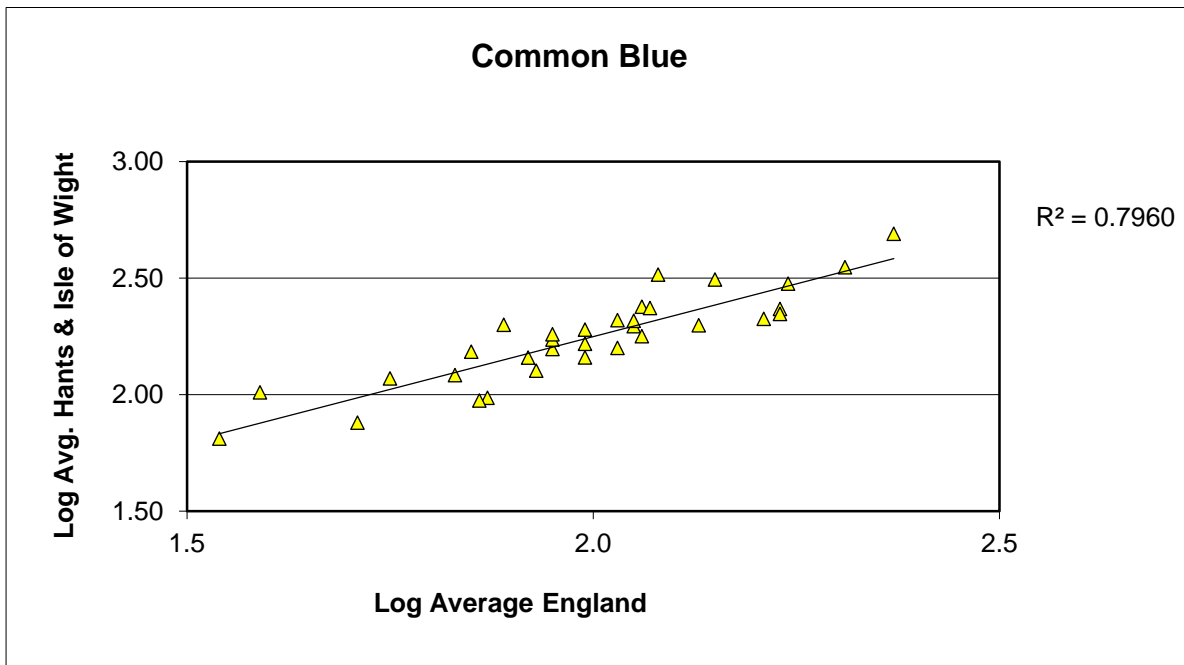

25 year butterfly species trends for Hampshire & Isle of Wight

Brimstone (*Gonepteryx rhamni*)

25 year butterfly species trends for Hampshire & Isle of Wight

Brown Argus (*Aricia agestis*)

25 year butterfly species trends for Hampshire & Isle of Wight

Brown Hairstreak (*Thecla betulae*)

25 year butterfly species trends for Hampshire & Isle of Wight

Clouded Yellow (*Colias croceus*)

25 year butterfly species trends for Hampshire & Isle of Wight

Comma (*Polygonia c-album*)

25 year butterfly species trends for Hampshire & Isle of Wight

Common Blue (*Polyommatus icarus*)

25 year butterfly species trends for Hampshire & Isle of Wight

Dark Green Fritillary (*Speyeria aglaja*)

25 year butterfly species trends for Hampshire & Isle of Wight