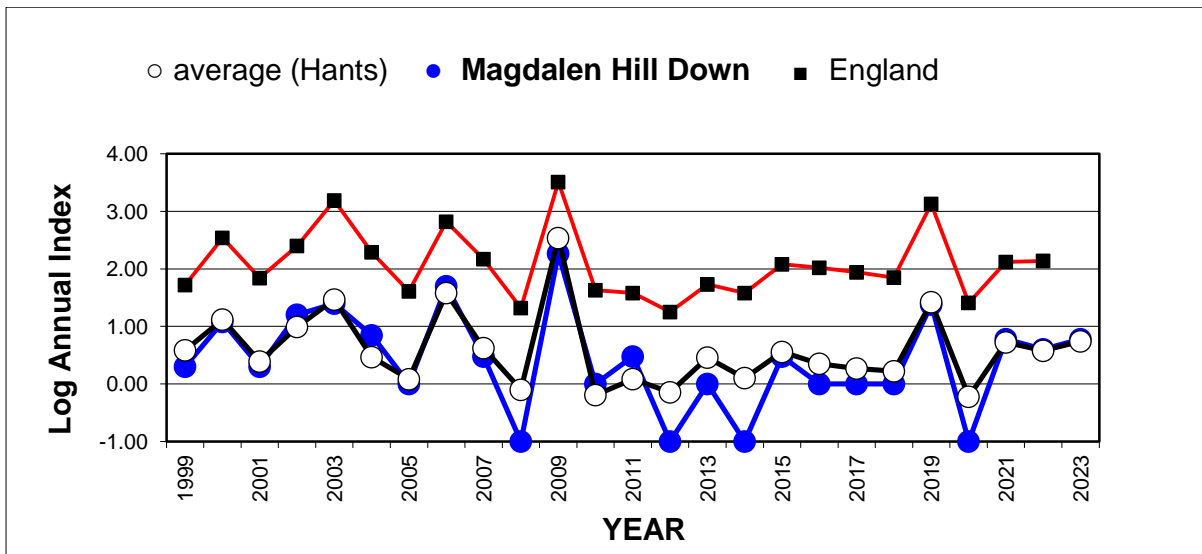

25 year butterfly species trends for Hampshire & Isle of Wight

Holly Blue (*Celastrina argiolus*)

25 year butterfly species trends for Hampshire & Isle of Wight

Large Skipper (*Ochlodes sylvanus*)

25 year butterfly species trends for Hampshire & Isle of Wight

Large White (*Pieris brassicae*)

25 year butterfly species trends for Hampshire & Isle of Wight

Marbled White (*Melanargia galathea*)

25 year butterfly species trends for Hampshire & Isle of Wight

Marsh Fritillary (*Euphydryas aurinia*)

25 year butterfly species trends for Hampshire & Isle of Wight

Orange Tip (*Anthocharis cardamines*)

25 year butterfly species trends for Hampshire & Isle of Wight

Painted Lady (*Vanessa cardui*)

25 year butterfly species trends for Hampshire & Isle of Wight

Peacock (*Aglais io*)

25 year butterfly species trends for Hampshire & Isle of Wight

Pearl-bordered Fritillary (*Boloria euphrosyne*)

25 year butterfly species trends for Hampshire & Isle of Wight

Purple Emperor (*Apatura iris*)