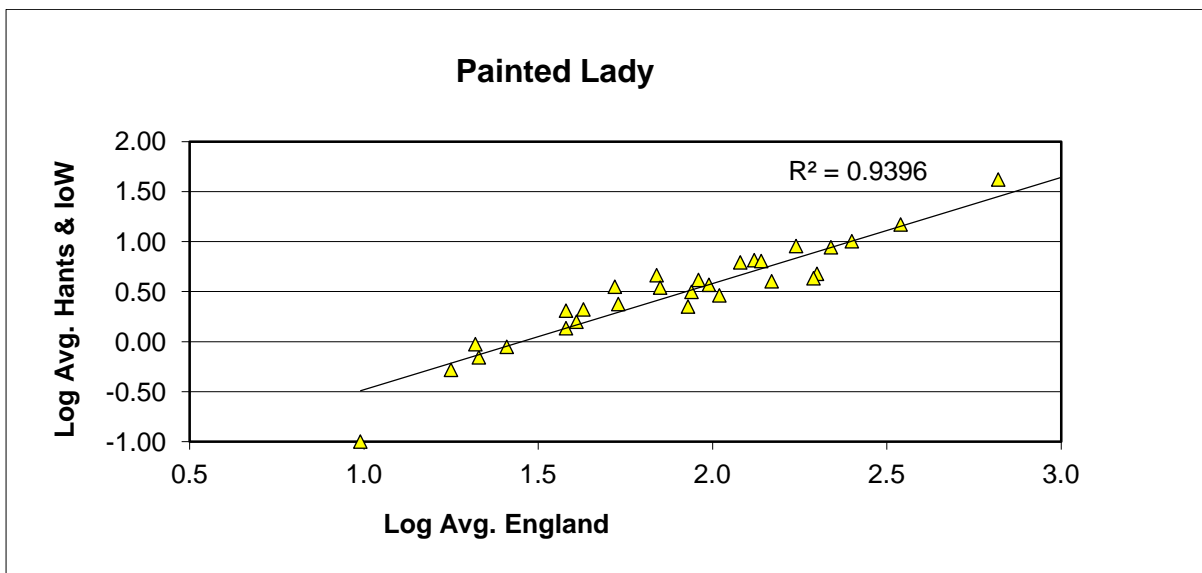

Large White (*Pieris brassicae*)

25 year butterfly species trends for Hampshire & Isle of Wight

Marbled White (*Melanargia galathea*)

25 year butterfly species trends for Hampshire & Isle of Wight

Marsh Fritillary (*Euphydryas aurinia*)

25 year butterfly species trends for Hampshire & Isle of Wight

Orange Tip (*Anthocharis cardamines*)

25 year butterfly species trends for Hampshire & Isle of Wight

Painted Lady (*Vanessa cardui*)

25 year butterfly species trends for Hampshire & Isle of Wight