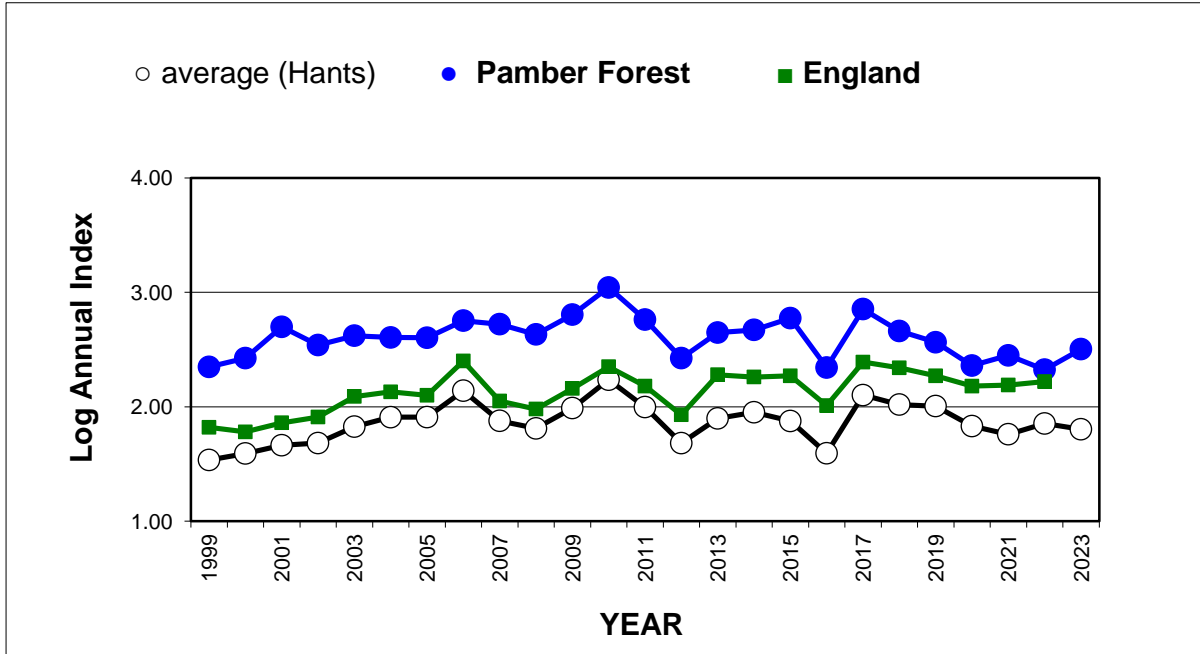

Peacock (*Aglais io*)

25 year butterfly species trends for Hampshire & Isle of Wight

Pearl-bordered Fritillary (*Boloria euphrosyne*)

25 year butterfly species trends for Hampshire & Isle of Wight

Purple Emperor (*Apatura iris*)

25 year butterfly species trends for Hampshire & Isle of Wight

Purple Hairstreak (*Favonius quercus*)

25 year butterfly species trends for Hampshire & Isle of Wight

Red Admiral (*Vanessa atalanta*)

25 year butterfly species trends for Hampshire & Isle of Wight

Ringlet (*Aphantopus hyperantus*)

25 year butterfly species trends for Hampshire & Isle of Wight

Silver-spotted Skipper (*Hesperia comma*)

25 year butterfly species trends for Hampshire & Isle of Wight

Silver-studded Blue (*Plebejus argus*)

25 year butterfly species trends for Hampshire & Isle of Wight

Silver-washed Fritillary (*Argynnis paphia*)

25 year butterfly species trends for Hampshire & Isle of Wight

Small Blue (*Cupido minimus*)

25 year butterfly species trends for Hampshire & Isle of Wight