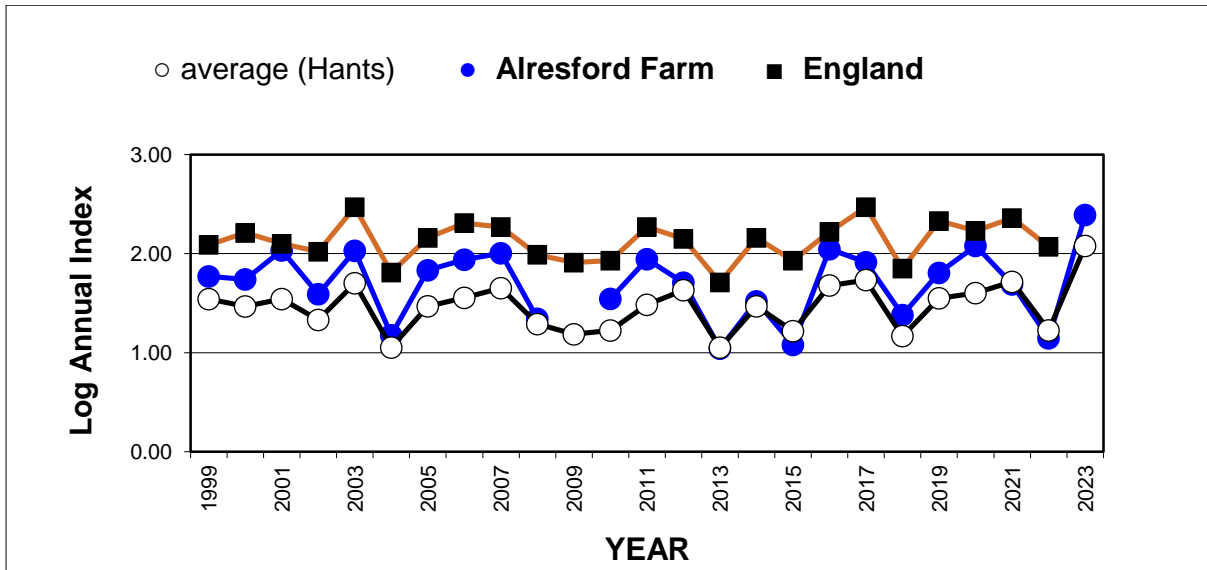

Peacock (*Aglais io*)

25 year butterfly species trends for Hampshire & Isle of Wight

Pearl-bordered Fritillary (*Boloria euphrosyne*)

25 year butterfly species trends for Hampshire & Isle of Wight

Purple Emperor (*Apatura iris*)

25 year butterfly species trends for Hampshire & Isle of Wight

Purple Hairstreak (*Favonius quercus*)

25 year butterfly species trends for Hampshire & Isle of Wight

Red Admiral (*Vanessa atalanta*)

25 year butterfly species trends for Hampshire & Isle of Wight

Ringlet (*Aphantopus hyperantus*)

25 year butterfly species trends for Hampshire & Isle of Wight

Silver-spotted Skipper (*Hesperia comma*)

25 year butterfly species trends for Hampshire & Isle of Wight

Silver-studded Blue (*Plebejus argus*)

25 year butterfly species trends for Hampshire & Isle of Wight

Silver-washed Fritillary (*Argynnis paphia*)

25 year butterfly species trends for Hampshire & Isle of Wight

Small Blue (*Cupido minimus*)

25 year butterfly species trends for Hampshire & Isle of Wight