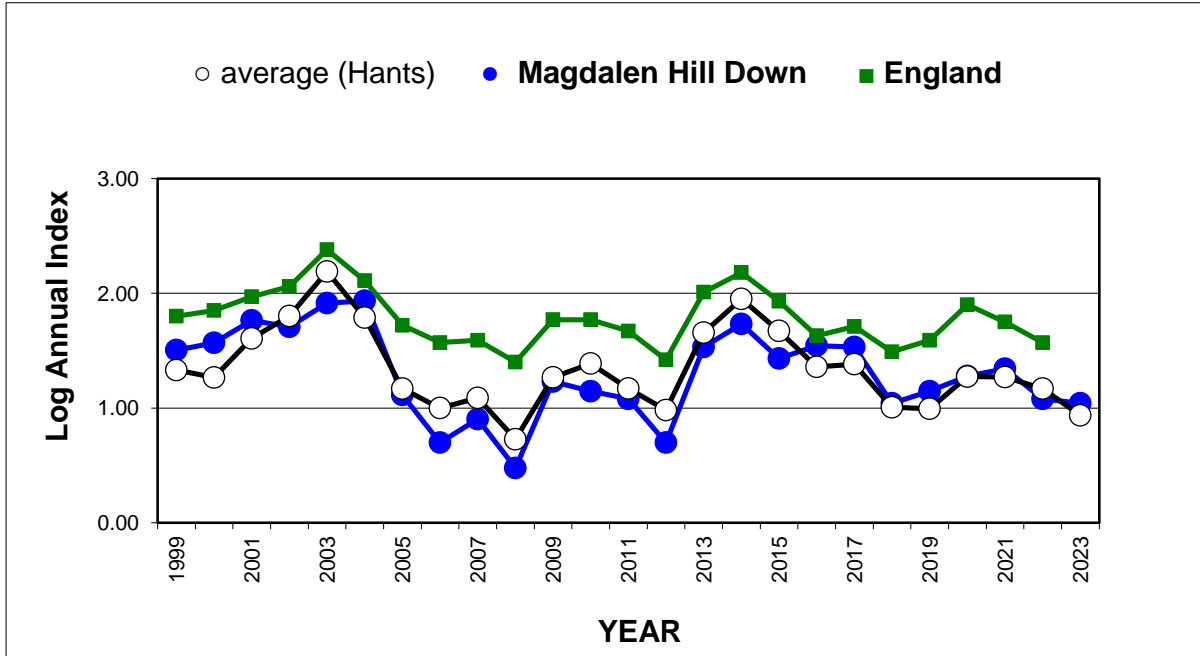

Small Copper (*Lycaena phlaeas*)

25 year butterfly species trends for Hampshire & Isle of Wight

Small Heath (*Coenonympha pamphilus*)

25 year butterfly species trends for Hampshire & Isle of Wight

Small Pearl-bordered Fritillary (*Boloria selene*)

25 year butterfly species trends for Hampshire & Isle of Wight

Small Skipper (*Thymelicus sylvestris*) + Essex Skipper (*Thymelicus lineola*)

25 year butterfly species trends for Hampshire & Isle of Wight

Small Tortoiseshell (*Aglais urticae*)

25 year butterfly species trends for Hampshire & Isle of Wight

Small White (*Pieris rapae*)

25 year butterfly species trends for Hampshire & Isle of Wight

Speckled Wood (*Pararge aegeria*)

25 year butterfly species trends for Hampshire & Isle of Wight

Wall (*Lasiommata megera*)

25 year butterfly species trends for Hampshire & Isle of Wight

White Admiral (*Limenitis camilla*)

25 year butterfly species trends for Hampshire & Isle of Wight