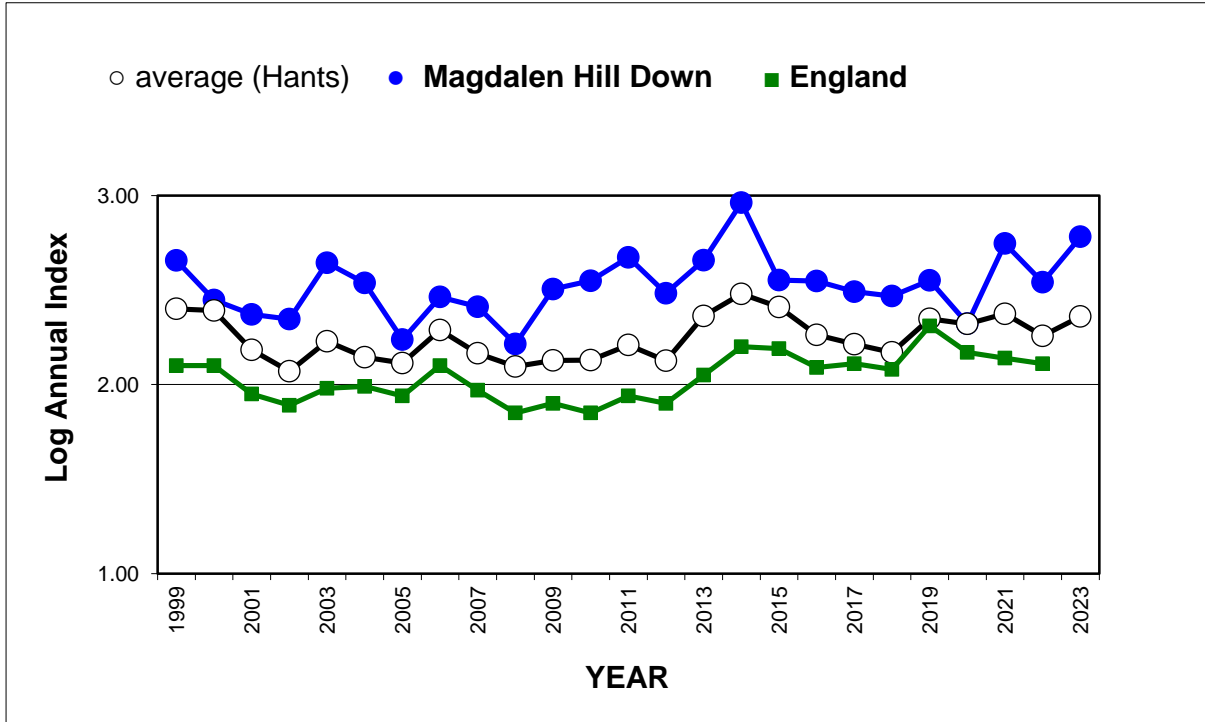

25 year butterfly species trends for Hampshire & Isle of Wight

Glanville Fritillary (*Melitaea cinxia*)

25 year butterfly species trends for Hampshire & Isle of Wight

Grayling (*Hipparchia semele*)

25 year butterfly species trends for Hampshire & Isle of Wight

Green Hairstreak (*Callophrys rubi*)

25 year butterfly species trends for Hampshire & Isle of Wight

Green-veined White (*Pieris napi*)

25 year butterfly species trends for Hampshire & Isle of Wight

Grizzled Skipper (*Pyrgus malvae*)

25 year butterfly species trends for Hampshire & Isle of Wight

Holly Blue (*Celastrina argiolus*)

25 year butterfly species trends for Hampshire & Isle of Wight

Large Skipper (*Ochlodes sylvanus*)

25 year butterfly species trends for Hampshire & Isle of Wight

Large White (*Pieris brassicae*)

25 year butterfly species trends for Hampshire & Isle of Wight

Marbled White (*Melanargia galathea*)

25 year butterfly species trends for Hampshire & Isle of Wight

Marsh Fritillary (*Euphydryas aurinia*)