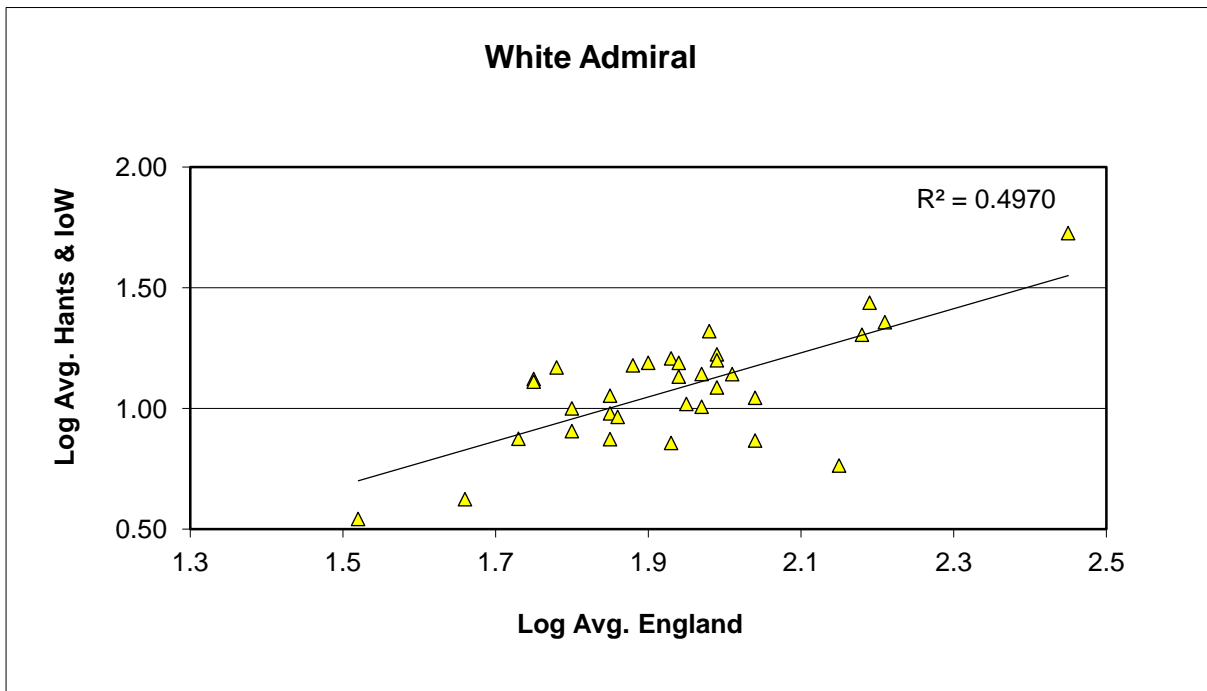

25 year butterfly species trends for Hampshire & Isle of Wight

Small Skipper (*Thymelicus sylvestris*) + Essex Skipper (*Thymelicus lineola*)

25 year butterfly species trends for Hampshire & Isle of Wight

Small Tortoiseshell (*Aglais urticae*)

25 year butterfly species trends for Hampshire & Isle of Wight

Small White (*Pieris rapae*)

25 year butterfly species trends for Hampshire & Isle of Wight

Speckled Wood (*Pararge aegeria*)

25 year butterfly species trends for Hampshire & Isle of Wight

Wall (*Lasiommata megera*)

25 year butterfly species trends for Hampshire & Isle of Wight

White Admiral (*Limenitis camilla*)

25 year butterfly species trends for Hampshire & Isle of Wight

White-letter Hairstreak (*Satyrrium w-album*)