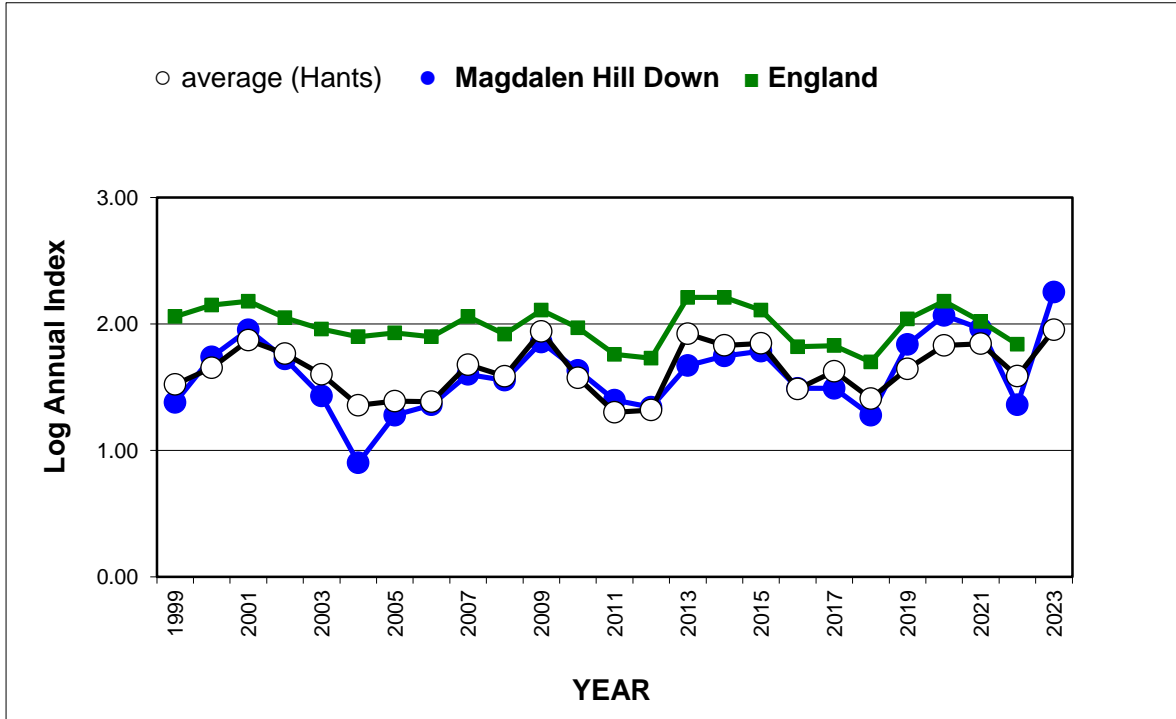

25 year butterfly species trends for Hampshire & Isle of Wight

Holly Blue (*Celastrina argiolus*)

25 year butterfly species trends for Hampshire & Isle of Wight

Large Skipper (*Ochlodes sylvanus*)

25 year butterfly species trends for Hampshire & Isle of Wight

Large White (*Pieris brassicae*)

25 year butterfly species trends for Hampshire & Isle of Wight

Marbled White (*Melanargia galathea*)

25 year butterfly species trends for Hampshire & Isle of Wight

Marsh Fritillary (*Euphydryas aurinia*)

25 year butterfly species trends for Hampshire & Isle of Wight

Orange Tip (*Anthocharis cardamines*)

25 year butterfly species trends for Hampshire & Isle of Wight

Painted Lady (*Vanessa cardui*)

25 year butterfly species trends for Hampshire & Isle of Wight

Peacock (*Aglais io*)

25 year butterfly species trends for Hampshire & Isle of Wight

Pearl-bordered Fritillary (*Boloria euphrosyne*)

25 year butterfly species trends for Hampshire & Isle of Wight

Purple Emperor (*Apatura iris*)