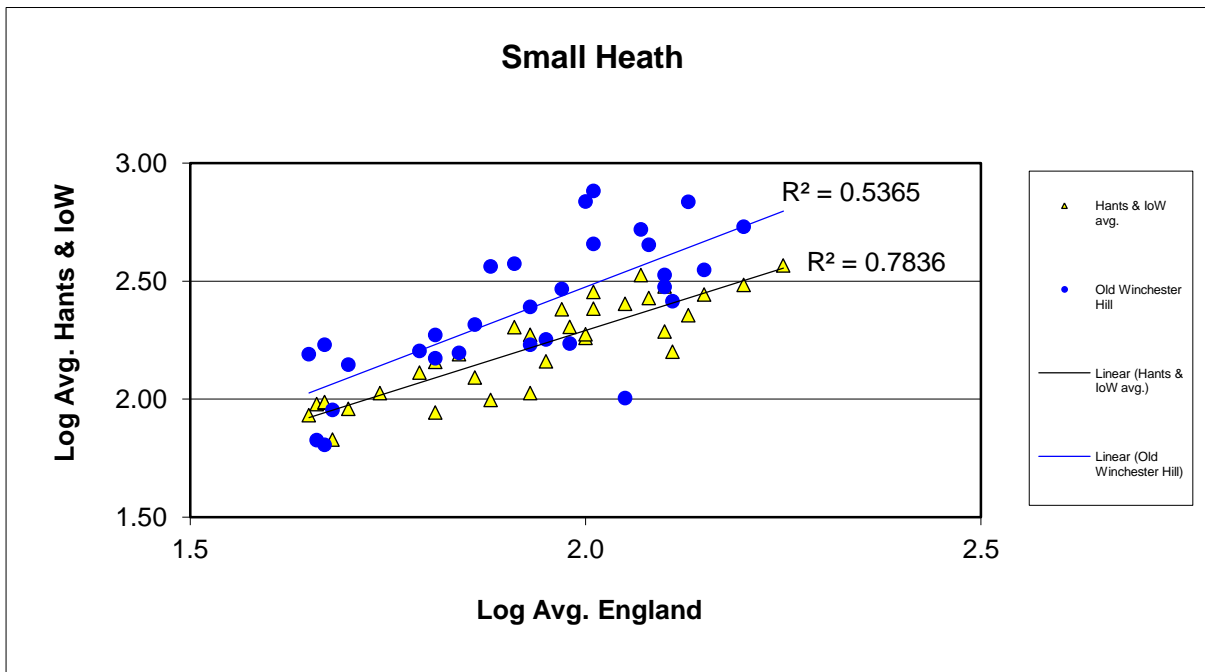

Ringlet (*Aphantopus hyperantus*)

25 year butterfly species trends for Hampshire & Isle of Wight

Silver-spotted Skipper (*Hesperia comma*)

25 year butterfly species trends for Hampshire & Isle of Wight

Silver-studded Blue (*Plebejus argus*)

25 year butterfly species trends for Hampshire & Isle of Wight

Silver-washed Fritillary (*Argynnis paphia*)

25 year butterfly species trends for Hampshire & Isle of Wight

Small Blue (*Cupido minimus*)

25 year butterfly species trends for Hampshire & Isle of Wight

Small Copper (*Lycaena phlaeas*)

25 year butterfly species trends for Hampshire & Isle of Wight

Small Heath (*Coenonympha pamphilus*)

25 year butterfly species trends for Hampshire & Isle of Wight

Small Pearl-bordered Fritillary (*Boloria selene*)

25 year butterfly species trends for Hampshire & Isle of Wight

Small Skipper (*Thymelicus sylvestris*) + Essex Skipper (*Thymelicus lineola*)

25 year butterfly species trends for Hampshire & Isle of Wight