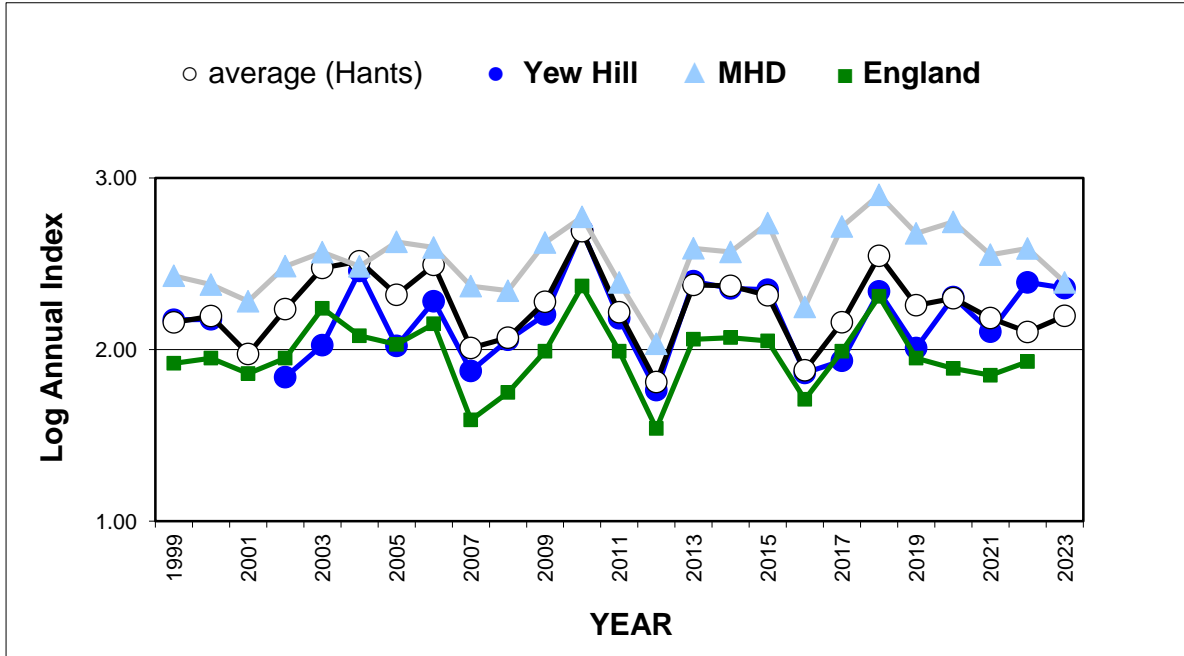

25 year butterfly species trends for Hampshire & Isle of Wight

Brimstone (*Gonepteryx rhamni*)

25 year butterfly species trends for Hampshire & Isle of Wight

Brown Argus (*Aricia agestis*)

25 year butterfly species trends for Hampshire & Isle of Wight

Brown Hairstreak (*Thecla betulae*)

25 year butterfly species trends for Hampshire & Isle of Wight

Clouded Yellow (*Colias croceus*)

25 year butterfly species trends for Hampshire & Isle of Wight

Comma (*Polygonia c-album*)

25 year butterfly species trends for Hampshire & Isle of Wight

Common Blue (*Polyommatus icarus*)

25 year butterfly species trends for Hampshire & Isle of Wight

Dark Green Fritillary (*Speyeria aglaja*)

25 year butterfly species trends for Hampshire & Isle of Wight