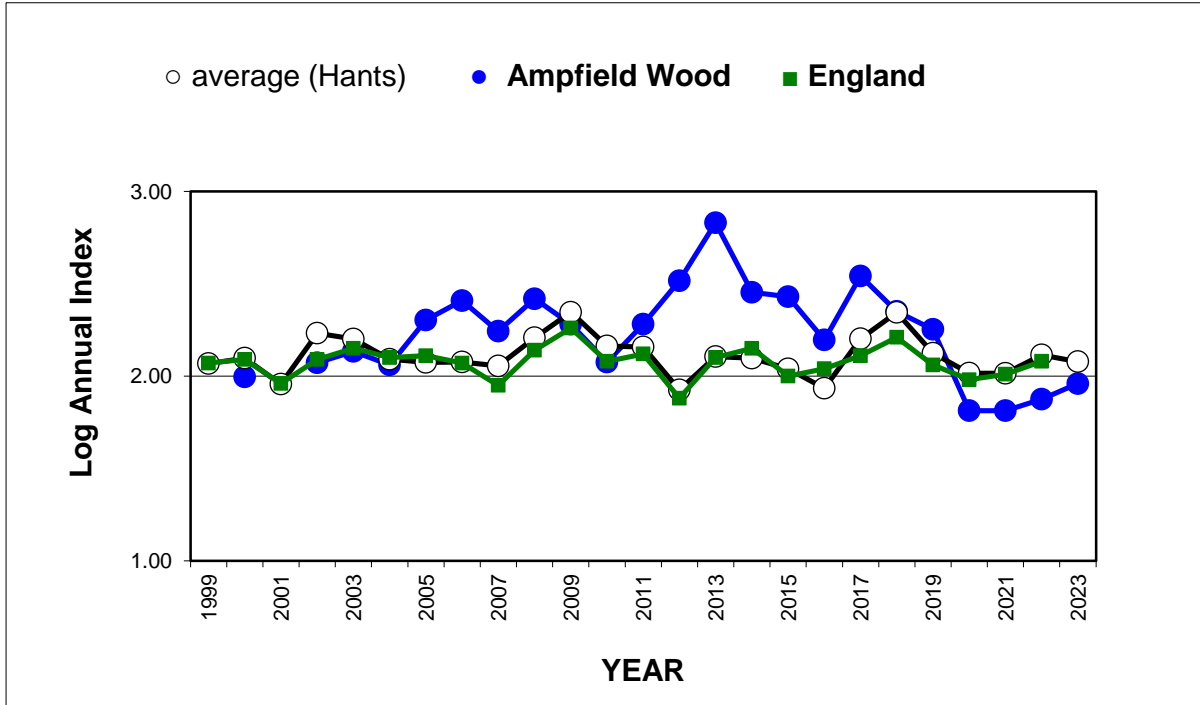

Small Copper (*Lycaena phlaeas*)

25 year butterfly species trends for Hampshire & Isle of Wight

Small Heath (*Coenonympha pamphilus*)

25 year butterfly species trends for Hampshire & Isle of Wight

Small Pearl-bordered Fritillary (*Boloria selene*)

25 year butterfly species trends for Hampshire & Isle of Wight

Small Skipper (*Thymelicus sylvestris*) + Essex Skipper (*Thymelicus lineola*)

25 year butterfly species trends for Hampshire & Isle of Wight

Small Tortoiseshell (*Aglais urticae*)

25 year butterfly species trends for Hampshire & Isle of Wight

Small White (*Pieris rapae*)

25 year butterfly species trends for Hampshire & Isle of Wight

Speckled Wood (*Pararge aegeria*)

25 year butterfly species trends for Hampshire & Isle of Wight

Wall (*Lasiommata megera*)

25 year butterfly species trends for Hampshire & Isle of Wight

White Admiral (*Limenitis camilla*)

25 year butterfly species trends for Hampshire & Isle of Wight