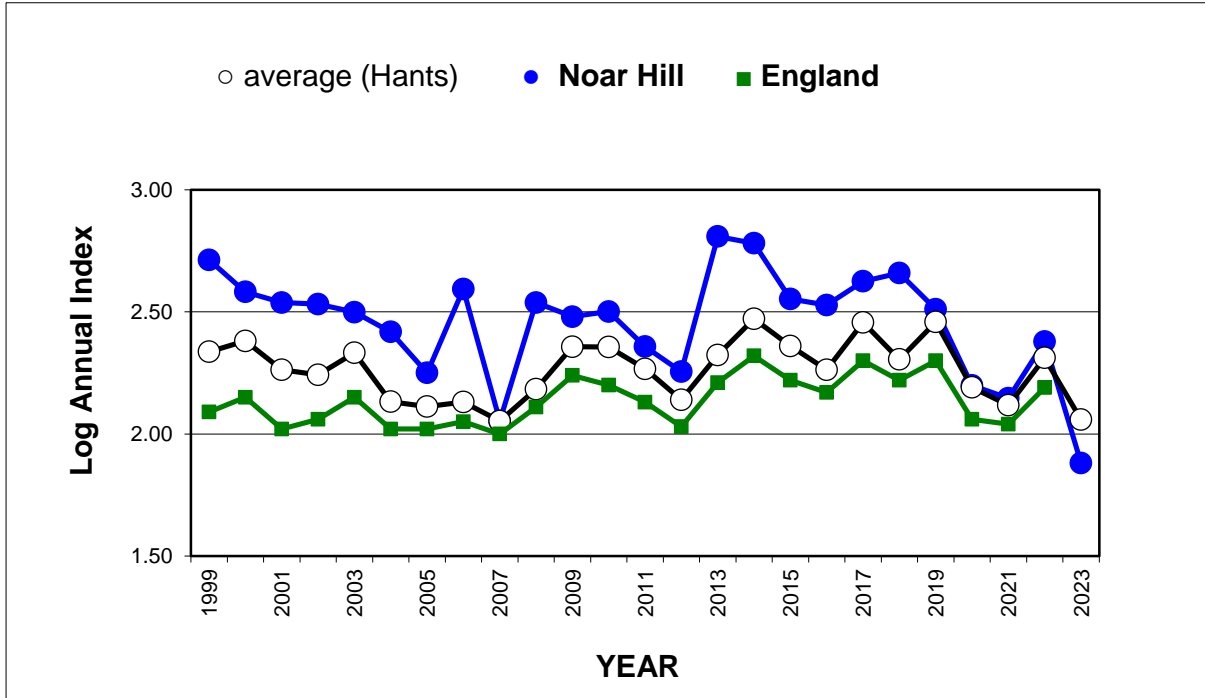

25 year butterfly species trends for Hampshire & Isle of Wight

Orange Tip (*Anthocharis cardamines*)

25 year butterfly species trends for Hampshire & Isle of Wight

Painted Lady (*Vanessa cardui*)

25 year butterfly species trends for Hampshire & Isle of Wight

Peacock (*Aglais io*)

25 year butterfly species trends for Hampshire & Isle of Wight

Pearl-bordered Fritillary (*Boloria euphrosyne*)

25 year butterfly species trends for Hampshire & Isle of Wight

Purple Emperor (*Apatura iris*)

25 year butterfly species trends for Hampshire & Isle of Wight

Purple Hairstreak (*Favonius quercus*)

25 year butterfly species trends for Hampshire & Isle of Wight

Red Admiral (*Vanessa atalanta*)

25 year butterfly species trends for Hampshire & Isle of Wight

Ringlet (*Aphantopus hyperantus*)

25 year butterfly species trends for Hampshire & Isle of Wight

Silver-spotted Skipper (*Hesperia comma*)

25 year butterfly species trends for Hampshire & Isle of Wight

Silver-studded Blue (*Plebejus argus*)