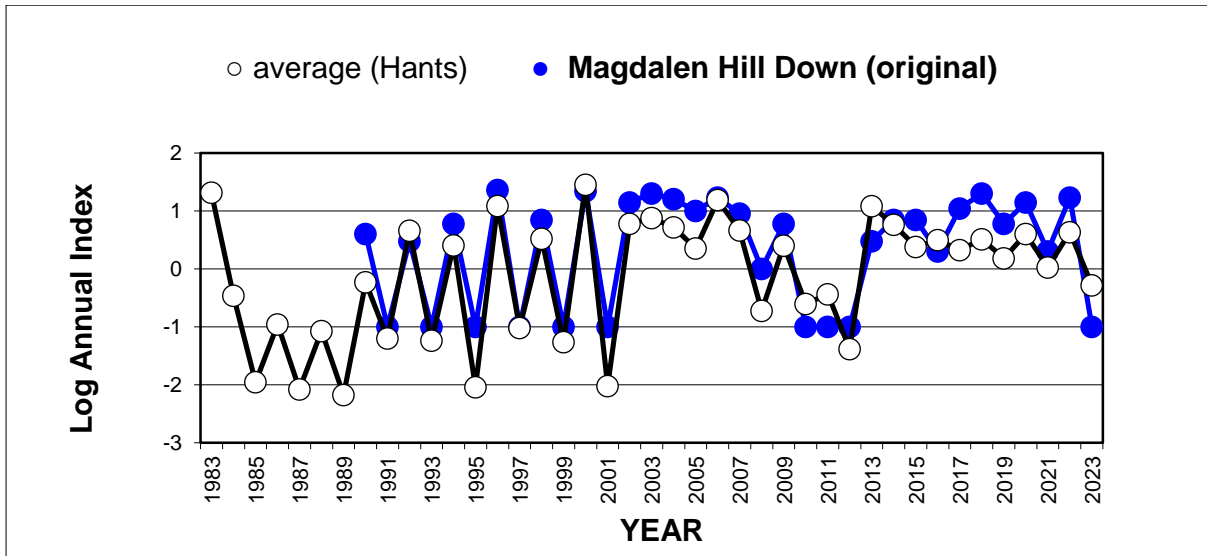

25 year butterfly species trends for Hampshire & Isle of Wight

Brimstone (*Gonepteryx rhamni*)

25 year butterfly species trends for Hampshire & Isle of Wight

Brown Argus (*Aricia agestis*)

25 year butterfly species trends for Hampshire & Isle of Wight

Brown Hairstreak (*Thecla betulae*)

25 year butterfly species trends for Hampshire & Isle of Wight

Clouded Yellow (*Colias croceus*)

25 year butterfly species trends for Hampshire & Isle of Wight

Comma (*Polygonia c-album*)