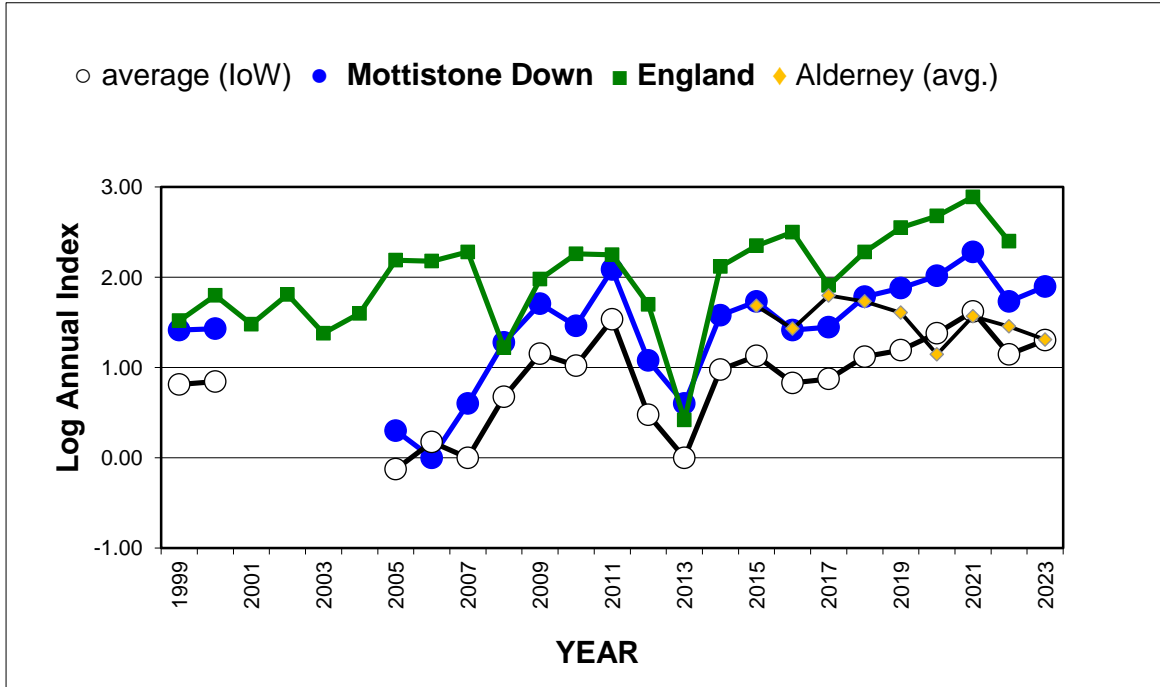

25 year butterfly species trends for Hampshire & Isle of Wight

Common Blue (*Polyommatus icarus*)

25 year butterfly species trends for Hampshire & Isle of Wight

Dark Green Fritillary (*Speyeria aglaja*)

25 year butterfly species trends for Hampshire & Isle of Wight

Dingy Skipper (*Erynnis tages*)

25 year butterfly species trends for Hampshire & Isle of Wight

Duke of Burgundy (*Hamearis lucina*)

25 year butterfly species trends for Hampshire & Isle of Wight

Gatekeeper (*Pyronia tithonus*)

25 year butterfly species trends for Hampshire & Isle of Wight

Glanville Fritillary (*Melitaea cinxia*)

25 year butterfly species trends for Hampshire & Isle of Wight

Grayling (*Hipparchia semele*)

25 year butterfly species trends for Hampshire & Isle of Wight

Green Hairstreak (*Callophrys rubi*)

25 year butterfly species trends for Hampshire & Isle of Wight

Green-veined White (*Pieris napi*)

25 year butterfly species trends for Hampshire & Isle of Wight

Grizzled Skipper (*Pyrgus malvae*)