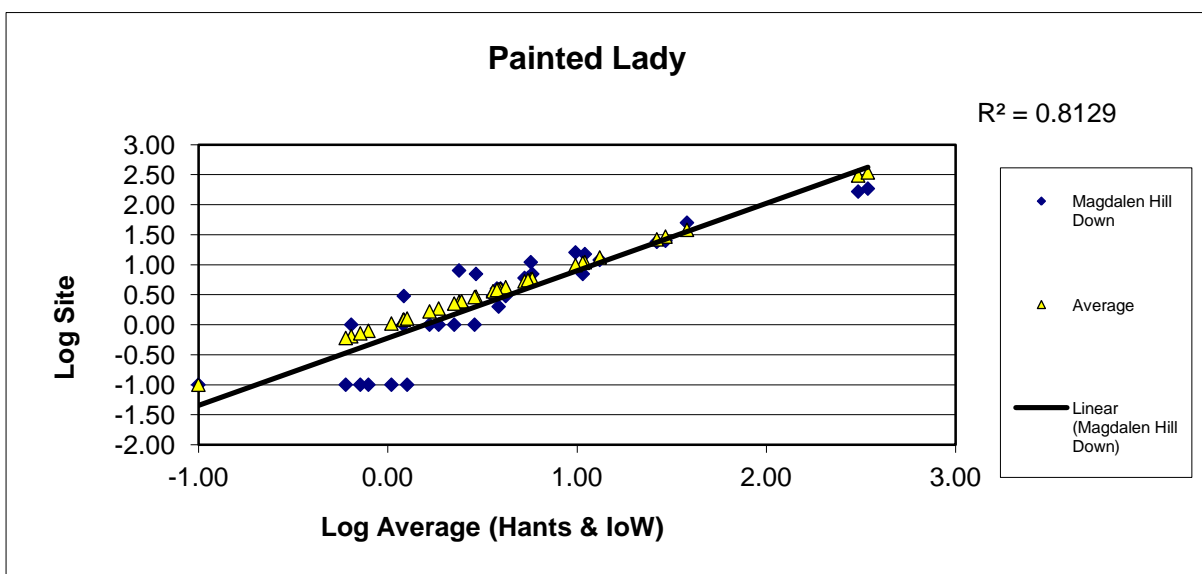

25 year butterfly species trends for Hampshire & Isle of Wight

Orange Tip (*Anthocharis cardamines*)

25 year butterfly species trends for Hampshire & Isle of Wight

Painted Lady (*Vanessa cardui*)

25 year butterfly species trends for Hampshire & Isle of Wight