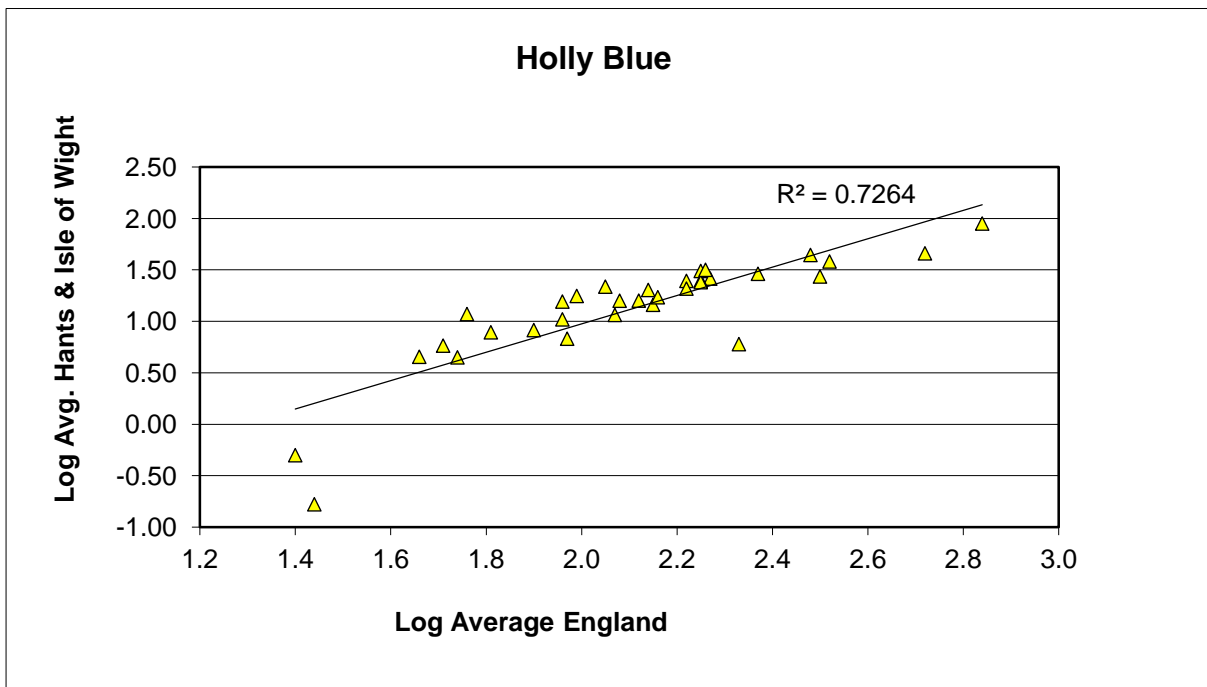

25 year butterfly species trends for Hampshire & Isle of Wight

Glanville Fritillary (*Melitaea cinxia*)

25 year butterfly species trends for Hampshire & Isle of Wight

Grayling (*Hipparchia semele*)

25 year butterfly species trends for Hampshire & Isle of Wight

Green Hairstreak (*Callophrys rubi*)

25 year butterfly species trends for Hampshire & Isle of Wight

Green-veined White (*Pieris napi*)

25 year butterfly species trends for Hampshire & Isle of Wight

Grizzled Skipper (*Pyrgus malvae*)

25 year butterfly species trends for Hampshire & Isle of Wight

Holly Blue (*Celastrina argiolus*)

25 year butterfly species trends for Hampshire & Isle of Wight

Large Skipper (*Ochlodes sylvanus*)

25 year butterfly species trends for Hampshire & Isle of Wight