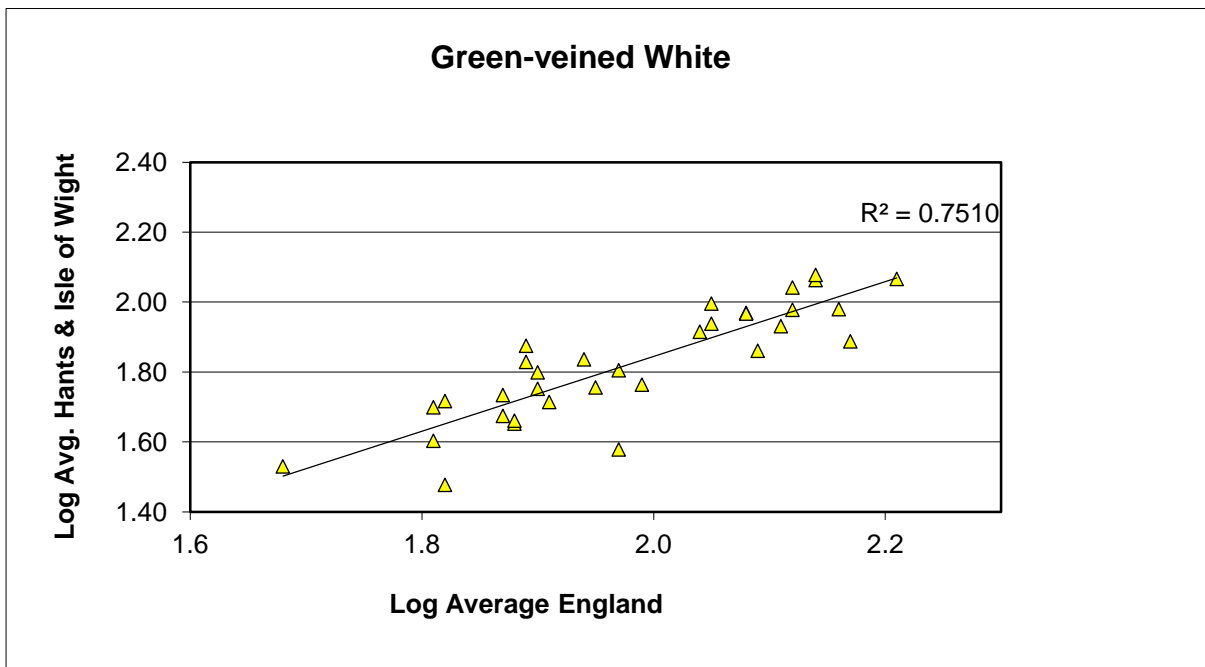

Dingy Skipper (*Erynnis tages*)

25 year butterfly species trends for Hampshire & Isle of Wight

Duke of Burgundy (*Hamearis lucina*)

25 year butterfly species trends for Hampshire & Isle of Wight

Gatekeeper (*Pyronia tithonus*)

25 year butterfly species trends for Hampshire & Isle of Wight

Glanville Fritillary (*Melitaea cinxia*)

25 year butterfly species trends for Hampshire & Isle of Wight

Grayling (*Hipparchia semele*)

25 year butterfly species trends for Hampshire & Isle of Wight

Green Hairstreak (*Callophrys rubi*)

25 year butterfly species trends for Hampshire & Isle of Wight

Green-veined White (*Pieris napi*)

25 year butterfly species trends for Hampshire & Isle of Wight

Grizzled Skipper (*Pyrgus malvae*)

25 year butterfly species trends for Hampshire & Isle of Wight

Holly Blue (*Celastrina argiolus*)

25 year butterfly species trends for Hampshire & Isle of Wight

Large Skipper (*Ochlodes sylvanus*)

25 year butterfly species trends for Hampshire & Isle of Wight