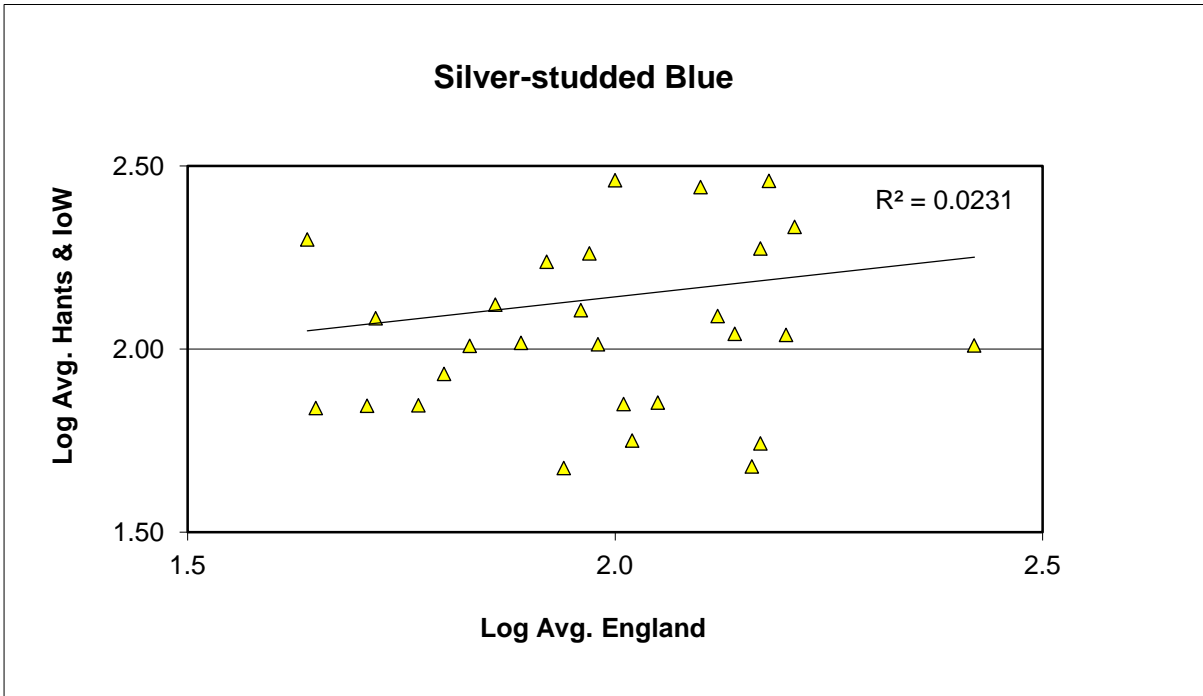

25 year butterfly species trends for Hampshire & Isle of Wight

Purple Hairstreak (*Favonius quercus*)

25 year butterfly species trends for Hampshire & Isle of Wight

Red Admiral (*Vanessa atalanta*)

25 year butterfly species trends for Hampshire & Isle of Wight

Ringlet (*Aphantopus hyperantus*)

25 year butterfly species trends for Hampshire & Isle of Wight

Silver-spotted Skipper (*Hesperia comma*)

25 year butterfly species trends for Hampshire & Isle of Wight

Silver-studded Blue (*Plebejus argus*)

25 year butterfly species trends for Hampshire & Isle of Wight

Silver-washed Fritillary (*Argynnis paphia*)

25 year butterfly species trends for Hampshire & Isle of Wight

Small Blue (*Cupido minimus*)

25 year butterfly species trends for Hampshire & Isle of Wight

Small Copper (*Lycaena phlaeas*)

25 year butterfly species trends for Hampshire & Isle of Wight

Small Heath (*Coenonympha pamphilus*)

25 year butterfly species trends for Hampshire & Isle of Wight

Small Pearl-bordered Fritillary (*Boloria selene*)