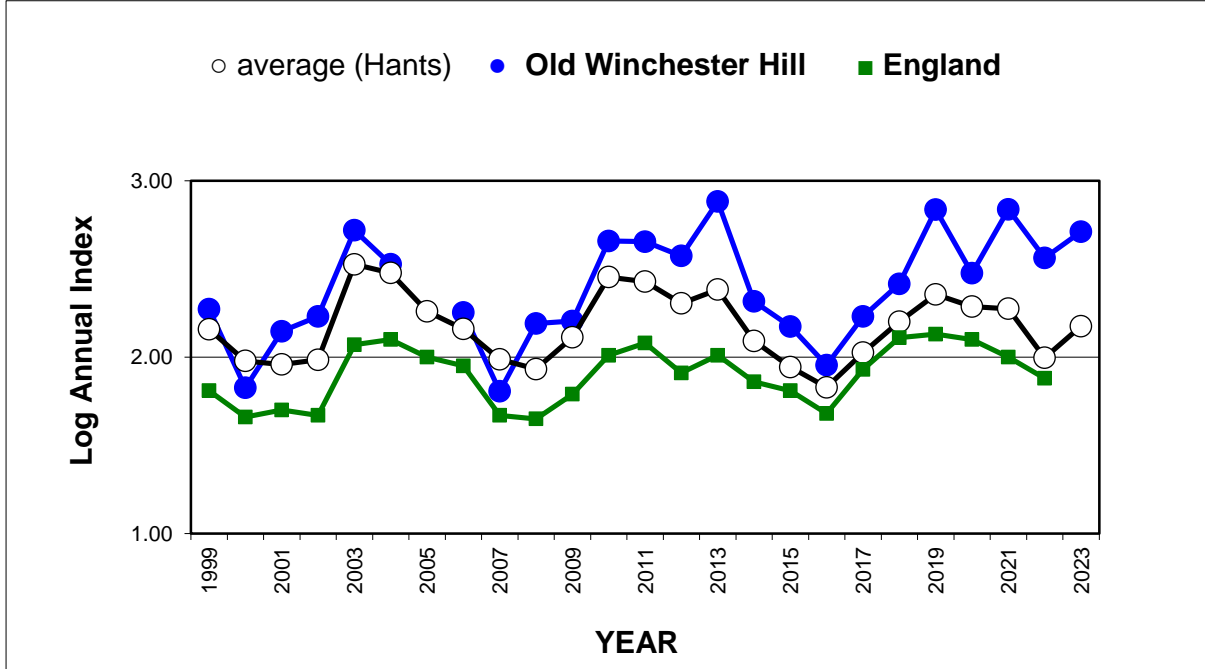

25 year butterfly species trends for Hampshire & Isle of Wight

Purple Hairstreak (*Favonius quercus*)

25 year butterfly species trends for Hampshire & Isle of Wight

Red Admiral (*Vanessa atalanta*)

25 year butterfly species trends for Hampshire & Isle of Wight

Ringlet (*Aphantopus hyperantus*)

25 year butterfly species trends for Hampshire & Isle of Wight

Silver-spotted Skipper (*Hesperia comma*)

25 year butterfly species trends for Hampshire & Isle of Wight

Silver-studded Blue (*Plebejus argus*)

25 year butterfly species trends for Hampshire & Isle of Wight

Silver-washed Fritillary (*Argynnis paphia*)

25 year butterfly species trends for Hampshire & Isle of Wight

Small Blue (*Cupido minimus*)

25 year butterfly species trends for Hampshire & Isle of Wight

Small Copper (*Lycaena phlaeas*)

25 year butterfly species trends for Hampshire & Isle of Wight

Small Heath (*Coenonympha pamphilus*)

25 year butterfly species trends for Hampshire & Isle of Wight

Small Pearl-bordered Fritillary (*Boloria selene*)