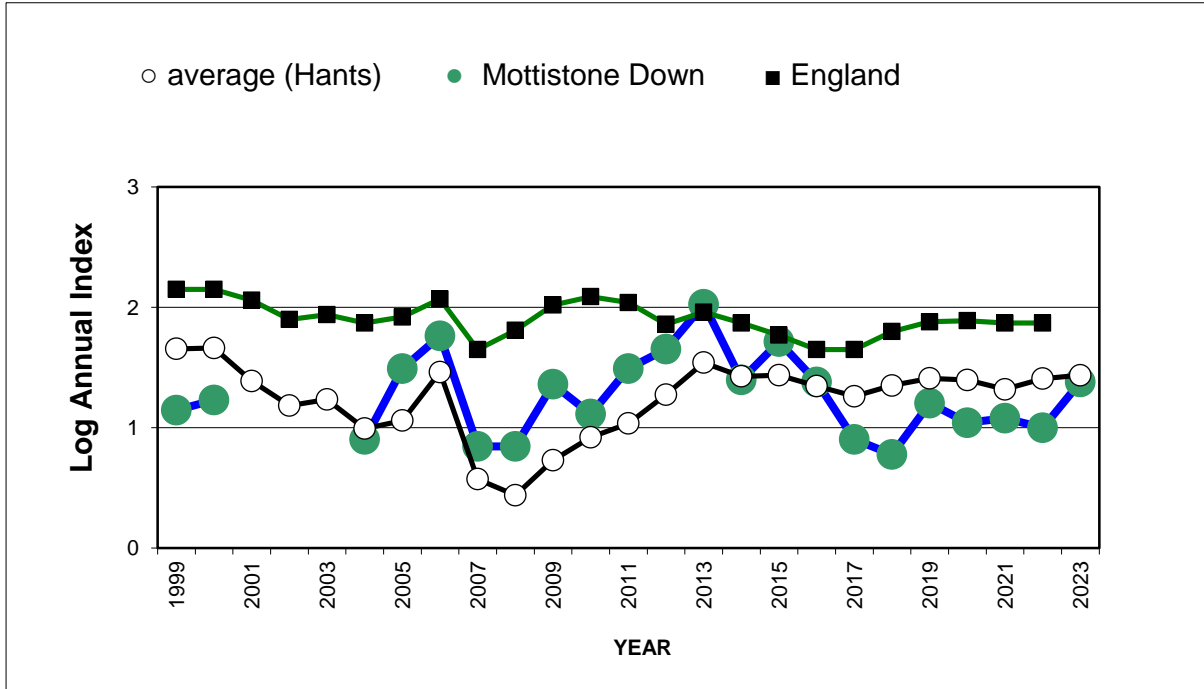

Dingy Skipper (*Erynnis tages*)

25 year butterfly species trends for Hampshire & Isle of Wight

Duke of Burgundy (*Hamearis lucina*)

25 year butterfly species trends for Hampshire & Isle of Wight

Gatekeeper (*Pyronia tithonus*)

25 year butterfly species trends for Hampshire & Isle of Wight

Glanville Fritillary (*Melitaea cinxia*)

25 year butterfly species trends for Hampshire & Isle of Wight

Grayling (*Hipparchia semele*)

25 year butterfly species trends for Hampshire & Isle of Wight

Green Hairstreak (*Callophrys rubi*)

25 year butterfly species trends for Hampshire & Isle of Wight

Green-veined White (*Pieris napi*)

25 year butterfly species trends for Hampshire & Isle of Wight

Grizzled Skipper (*Pyrgus malvae*)

25 year butterfly species trends for Hampshire & Isle of Wight

Holly Blue (*Celastrina argiolus*)

25 year butterfly species trends for Hampshire & Isle of Wight

Large Skipper (*Ochlodes sylvanus*)

25 year butterfly species trends for Hampshire & Isle of Wight