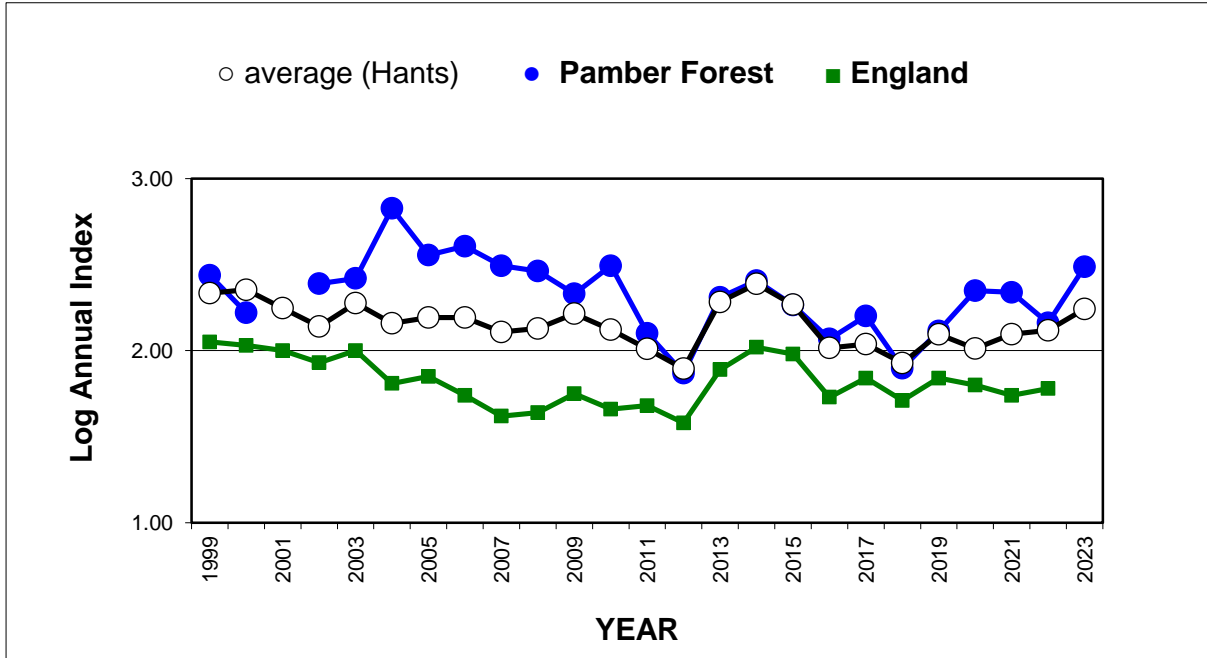

Ringlet (*Aphantopus hyperantus*)

25 year butterfly species trends for Hampshire & Isle of Wight

Silver-spotted Skipper (*Hesperia comma*)

25 year butterfly species trends for Hampshire & Isle of Wight

Silver-studded Blue (*Plebejus argus*)

25 year butterfly species trends for Hampshire & Isle of Wight

Silver-washed Fritillary (*Argynnis paphia*)

25 year butterfly species trends for Hampshire & Isle of Wight

Small Blue (*Cupido minimus*)

25 year butterfly species trends for Hampshire & Isle of Wight

Small Copper (*Lycaena phlaeas*)

25 year butterfly species trends for Hampshire & Isle of Wight

Small Heath (*Coenonympha pamphilus*)

25 year butterfly species trends for Hampshire & Isle of Wight

Small Pearl-bordered Fritillary (*Boloria selene*)

25 year butterfly species trends for Hampshire & Isle of Wight

Small Skipper (*Thymelicus sylvestris*) + Essex Skipper (*Thymelicus lineola*)

25 year butterfly species trends for Hampshire & Isle of Wight