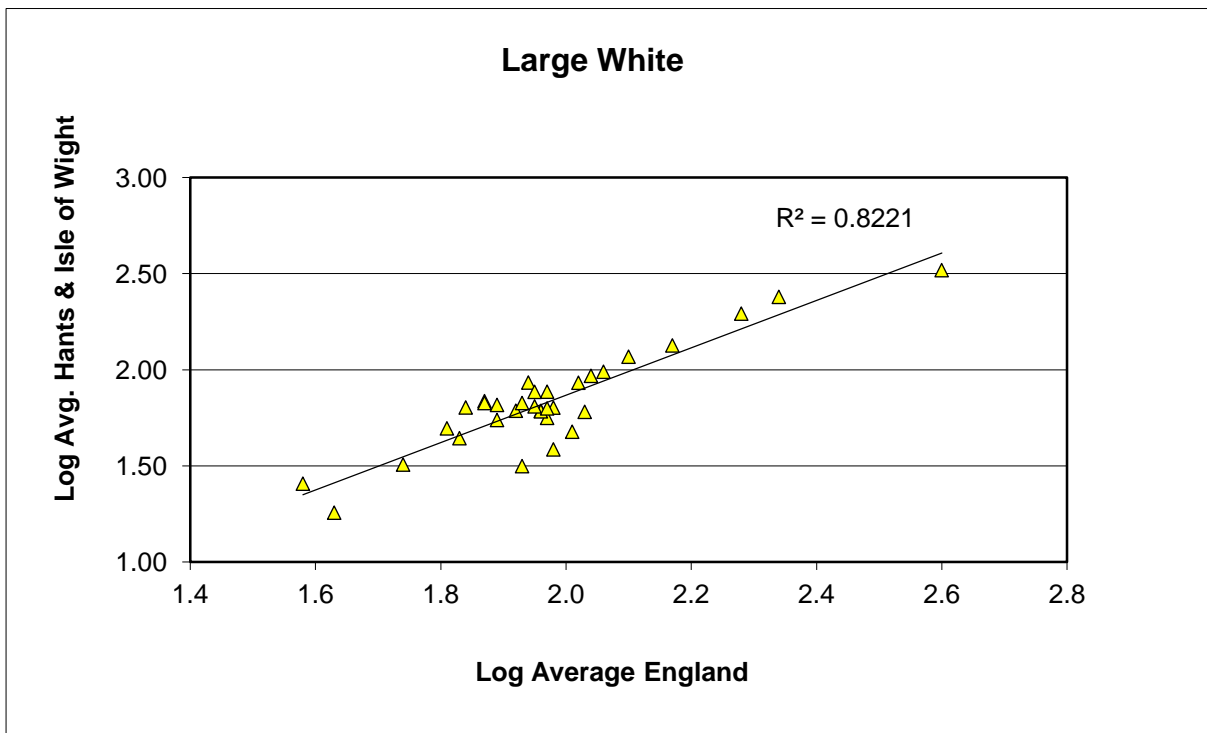

Green Hairstreak (*Callophrys rubi*)

25 year butterfly species trends for Hampshire & Isle of Wight

Green-veined White (*Pieris napi*)

25 year butterfly species trends for Hampshire & Isle of Wight

Grizzled Skipper (*Pyrgus malvae*)

25 year butterfly species trends for Hampshire & Isle of Wight

Holly Blue (*Celastrina argiolus*)

25 year butterfly species trends for Hampshire & Isle of Wight

Large Skipper (*Ochlodes sylvanus*)

25 year butterfly species trends for Hampshire & Isle of Wight

Large White (*Pieris brassicae*)

25 year butterfly species trends for Hampshire & Isle of Wight

Marbled White (*Melanargia galathea*)

25 year butterfly species trends for Hampshire & Isle of Wight

Marsh Fritillary (*Euphydryas aurinia*)