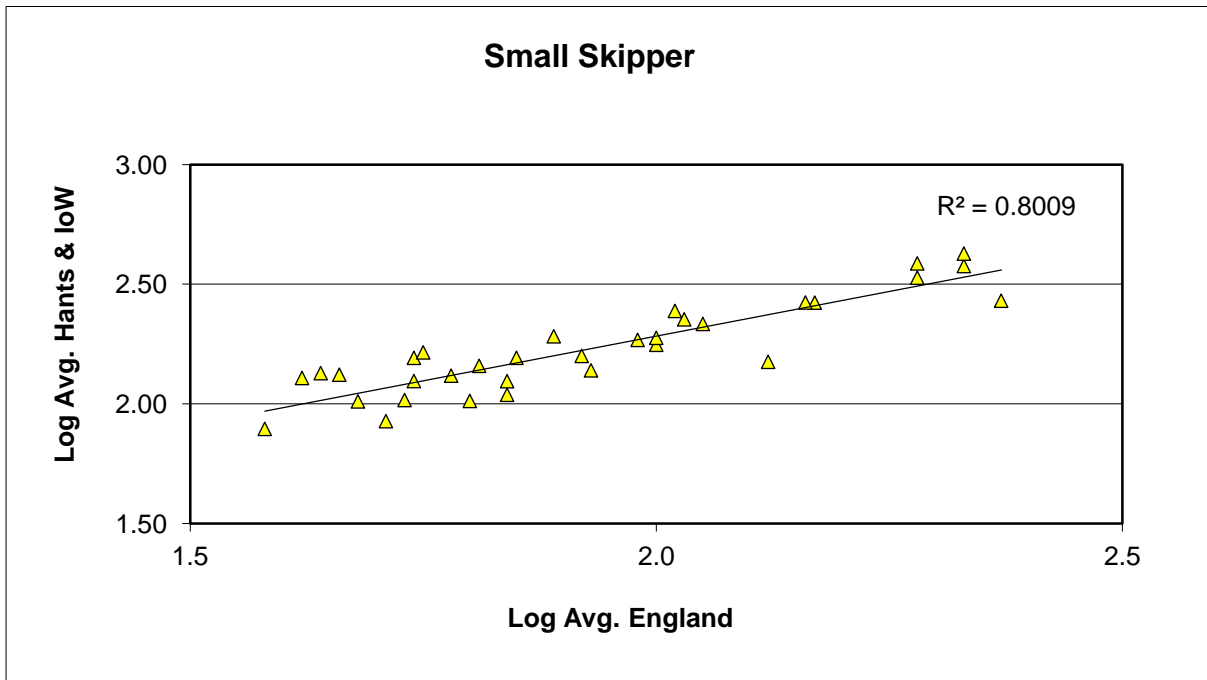

Ringlet (*Aphantopus hyperantus*)

25 year butterfly species trends for Hampshire & Isle of Wight

Silver-spotted Skipper (*Hesperia comma*)

25 year butterfly species trends for Hampshire & Isle of Wight

Silver-studded Blue (*Plebejus argus*)

25 year butterfly species trends for Hampshire & Isle of Wight

Silver-washed Fritillary (*Argynnis paphia*)

25 year butterfly species trends for Hampshire & Isle of Wight

Small Blue (*Cupido minimus*)

25 year butterfly species trends for Hampshire & Isle of Wight

Small Copper (*Lycaena phlaeas*)

25 year butterfly species trends for Hampshire & Isle of Wight

Small Heath (*Coenonympha pamphilus*)

25 year butterfly species trends for Hampshire & Isle of Wight

Small Pearl-bordered Fritillary (*Boloria selene*)

25 year butterfly species trends for Hampshire & Isle of Wight

Small Skipper (*Thymelicus sylvestris*) + Essex Skipper (*Thymelicus lineola*)

25 year butterfly species trends for Hampshire & Isle of Wight