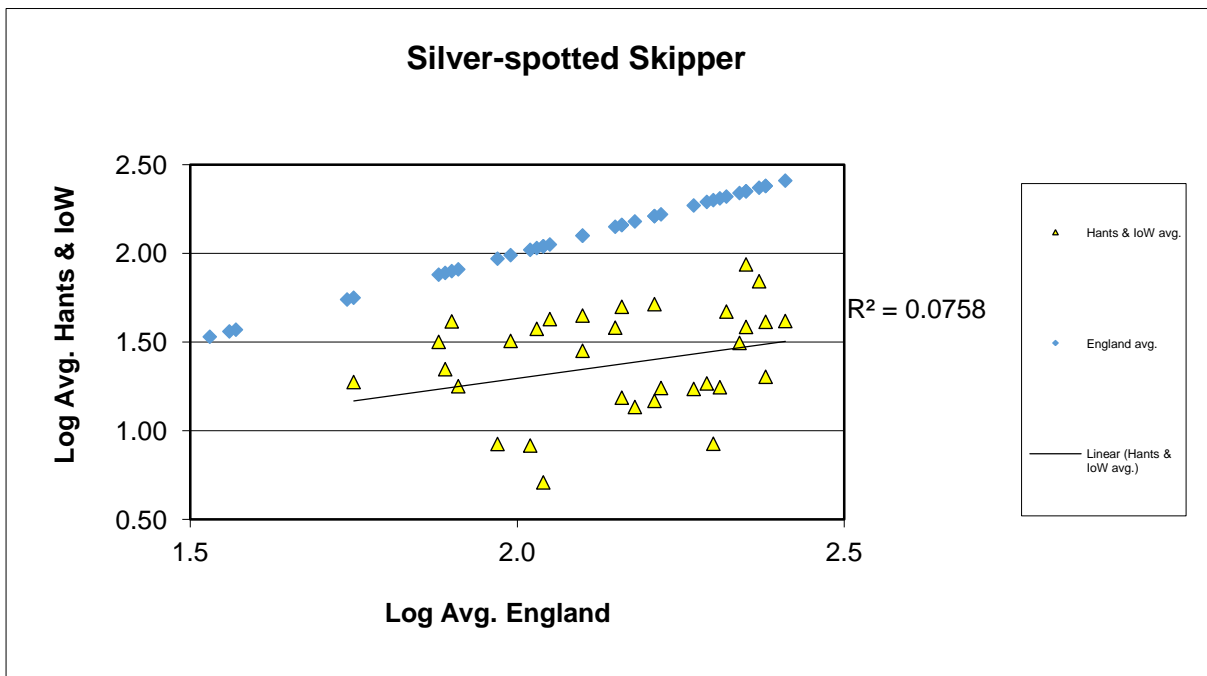

Peacock (*Aglais io*)

25 year butterfly species trends for Hampshire & Isle of Wight

Pearl-bordered Fritillary (*Boloria euphrosyne*)

25 year butterfly species trends for Hampshire & Isle of Wight

Purple Emperor (*Apatura iris*)

25 year butterfly species trends for Hampshire & Isle of Wight

Purple Hairstreak (*Favonius quercus*)

25 year butterfly species trends for Hampshire & Isle of Wight

Red Admiral (*Vanessa atalanta*)

25 year butterfly species trends for Hampshire & Isle of Wight

Ringlet (*Aphantopus hyperantus*)

25 year butterfly species trends for Hampshire & Isle of Wight

Silver-spotted Skipper (*Hesperia comma*)

25 year butterfly species trends for Hampshire & Isle of Wight

Silver-studded Blue (*Plebejus argus*)

25 year butterfly species trends for Hampshire & Isle of Wight

Silver-washed Fritillary (*Argynnis paphia*)

25 year butterfly species trends for Hampshire & Isle of Wight

Small Blue (*Cupido minimus*)

25 year butterfly species trends for Hampshire & Isle of Wight