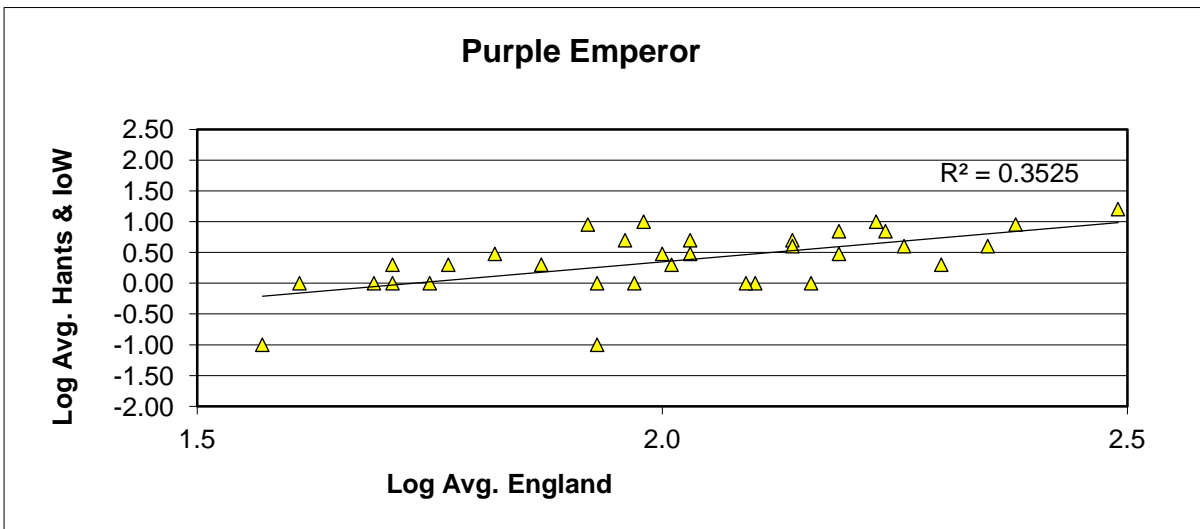

Peacock (*Aglais io*)

25 year butterfly species trends for Hampshire & Isle of Wight

Pearl-bordered Fritillary (*Boloria euphrosyne*)

25 year butterfly species trends for Hampshire & Isle of Wight

Purple Emperor (*Apatura iris*)

25 year butterfly species trends for Hampshire & Isle of Wight

Purple Hairstreak (*Favonius quercus*)

25 year butterfly species trends for Hampshire & Isle of Wight

Red Admiral (*Vanessa atalanta*)

25 year butterfly species trends for Hampshire & Isle of Wight