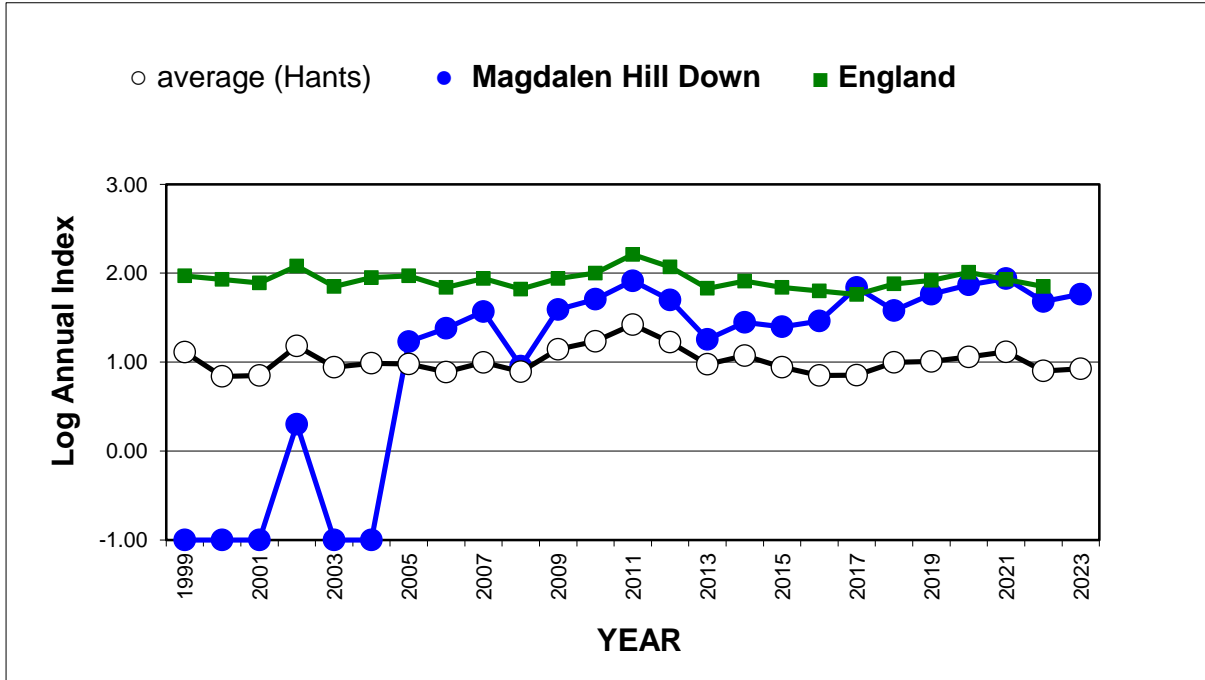

25 year butterfly species trends for Hampshire & Isle of Wight

Glanville Fritillary (*Melitaea cinxia*)

25 year butterfly species trends for Hampshire & Isle of Wight

Grayling (*Hipparchia semele*)

25 year butterfly species trends for Hampshire & Isle of Wight

Green Hairstreak (*Callophrys rubi*)

25 year butterfly species trends for Hampshire & Isle of Wight

Green-veined White (*Pieris napi*)

25 year butterfly species trends for Hampshire & Isle of Wight

Grizzled Skipper (*Pyrgus malvae*)

25 year butterfly species trends for Hampshire & Isle of Wight

Holly Blue (*Celastrina argiolus*)

25 year butterfly species trends for Hampshire & Isle of Wight

Large Skipper (*Ochlodes sylvanus*)

25 year butterfly species trends for Hampshire & Isle of Wight