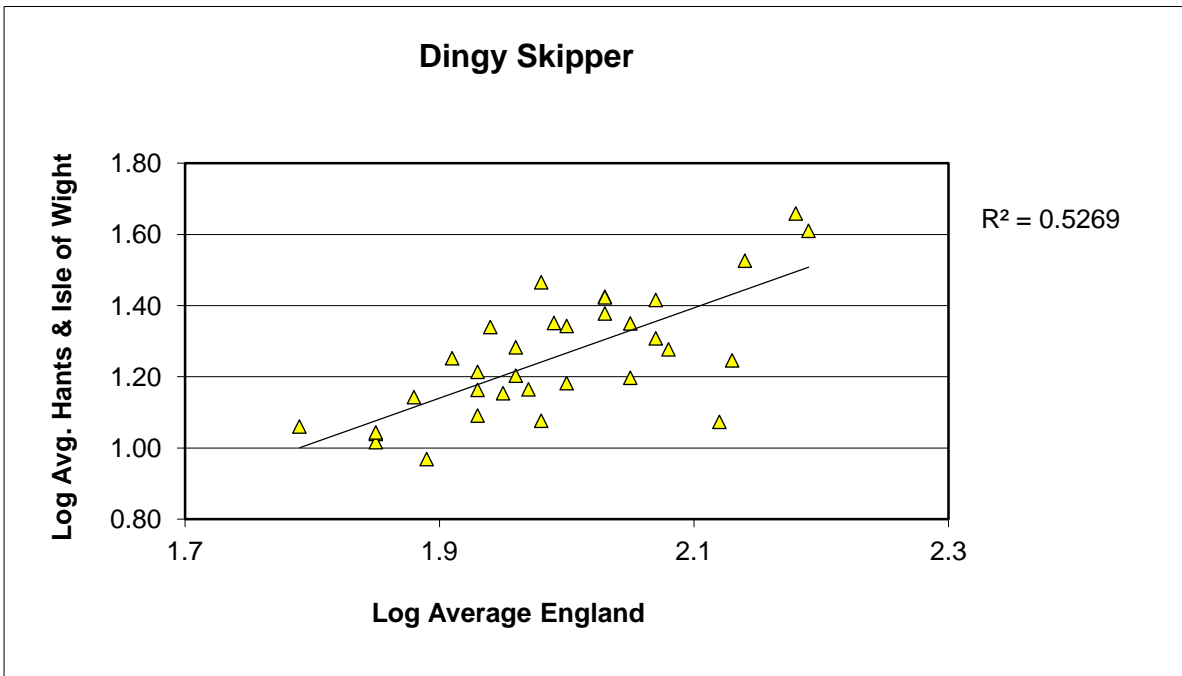

Brown Hairstreak (*Thecla betulae*)

25 year butterfly species trends for Hampshire & Isle of Wight

Clouded Yellow (*Colias croceus*)

25 year butterfly species trends for Hampshire & Isle of Wight

Comma (*Polygonia c-album*)

25 year butterfly species trends for Hampshire & Isle of Wight

Common Blue (*Polyommatus icarus*)

25 year butterfly species trends for Hampshire & Isle of Wight

Dark Green Fritillary (*Speyeria aglaja*)

25 year butterfly species trends for Hampshire & Isle of Wight

Dingy Skipper (*Erynnis tages*)

25 year butterfly species trends for Hampshire & Isle of Wight

Duke of Burgundy (*Hamearis lucina*)

25 year butterfly species trends for Hampshire & Isle of Wight

Gatekeeper (*Pyronia tithonus*)