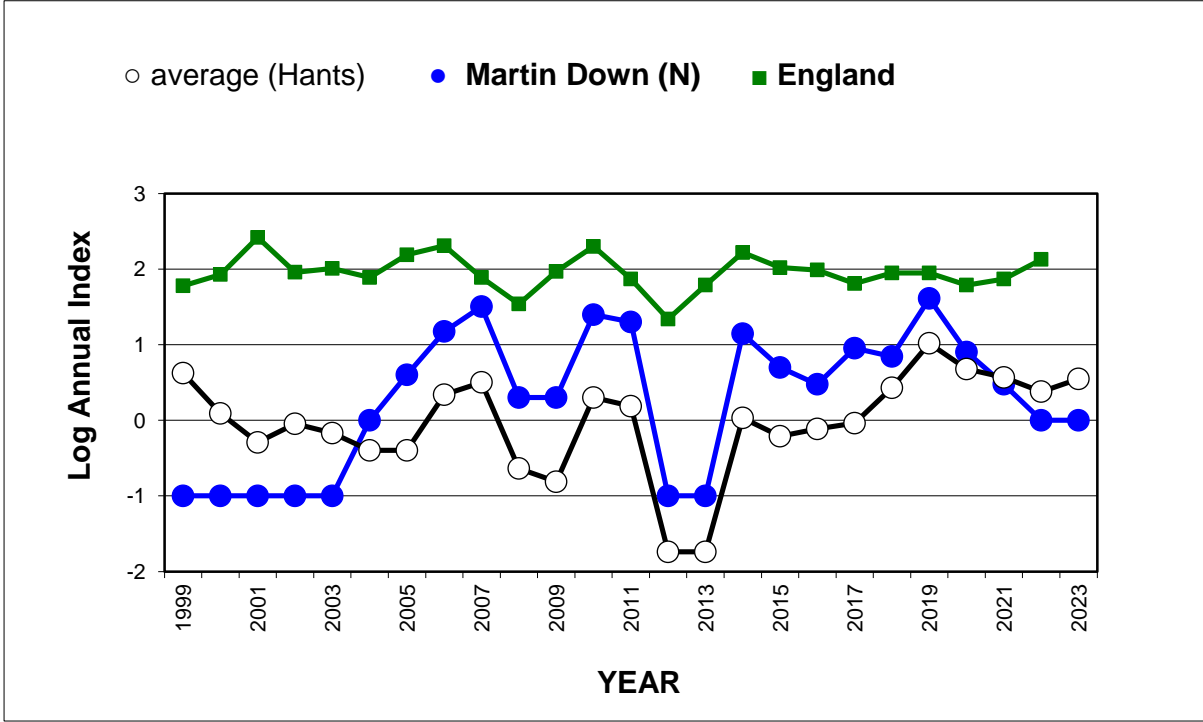

Green Hairstreak (*Callophrys rubi*)

25 year butterfly species trends for Hampshire & Isle of Wight

Green-veined White (*Pieris napi*)

25 year butterfly species trends for Hampshire & Isle of Wight

Grizzled Skipper (*Pyrgus malvae*)

25 year butterfly species trends for Hampshire & Isle of Wight

Holly Blue (*Celastrina argiolus*)

25 year butterfly species trends for Hampshire & Isle of Wight

Large Skipper (*Ochlodes sylvanus*)

25 year butterfly species trends for Hampshire & Isle of Wight

Large White (*Pieris brassicae*)

25 year butterfly species trends for Hampshire & Isle of Wight

Marbled White (*Melanargia galathea*)

25 year butterfly species trends for Hampshire & Isle of Wight

Marsh Fritillary (*Euphydryas aurinia*)

25 year butterfly species trends for Hampshire & Isle of Wight

Orange Tip (*Anthocharis cardamines*)

25 year butterfly species trends for Hampshire & Isle of Wight

Painted Lady (*Vanessa cardui*)

25 year butterfly species trends for Hampshire & Isle of Wight