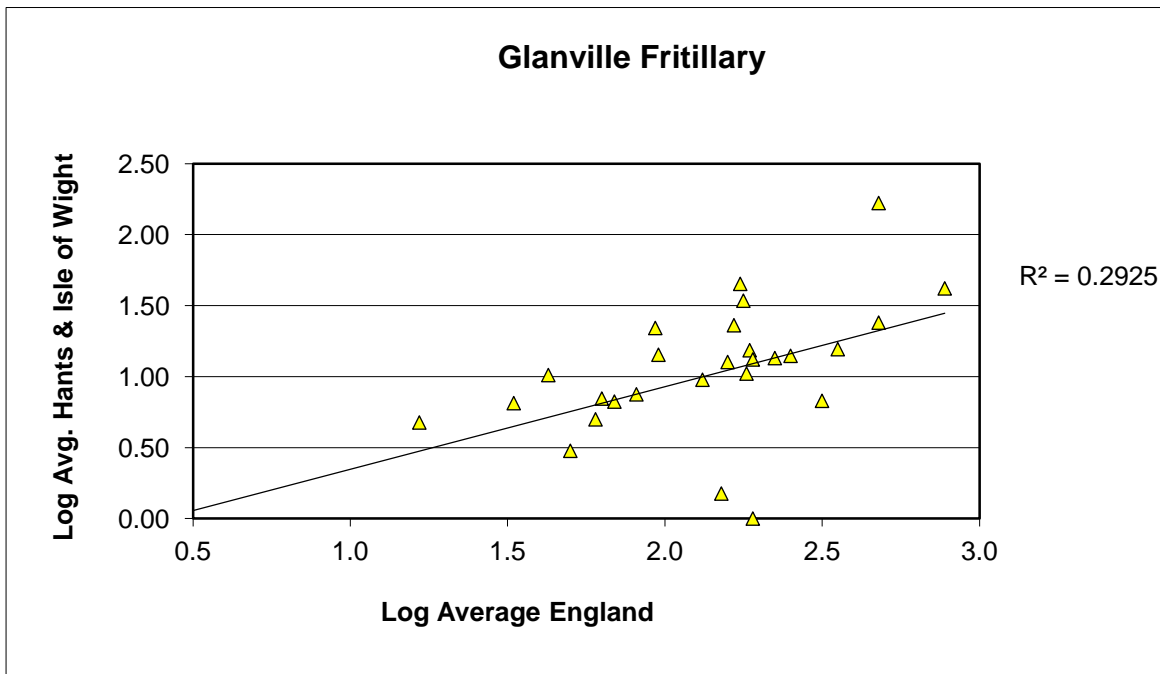

25 year butterfly species trends for Hampshire & Isle of Wight

Common Blue (*Polyommatus icarus*)

25 year butterfly species trends for Hampshire & Isle of Wight

Dark Green Fritillary (*Speyeria aglaja*)

25 year butterfly species trends for Hampshire & Isle of Wight

Dingy Skipper (*Erynnis tages*)

25 year butterfly species trends for Hampshire & Isle of Wight

Duke of Burgundy (*Hamearis lucina*)

25 year butterfly species trends for Hampshire & Isle of Wight

Gatekeeper (*Pyronia tithonus*)

25 year butterfly species trends for Hampshire & Isle of Wight

Glanville Fritillary (*Melitaea cinxia*)

25 year butterfly species trends for Hampshire & Isle of Wight

Grayling (*Hipparchia semele*)

25 year butterfly species trends for Hampshire & Isle of Wight

Green Hairstreak (*Callophrys rubi*)

25 year butterfly species trends for Hampshire & Isle of Wight

Green-veined White (*Pieris napi*)

25 year butterfly species trends for Hampshire & Isle of Wight

Grizzled Skipper (*Pyrgus malvae*)