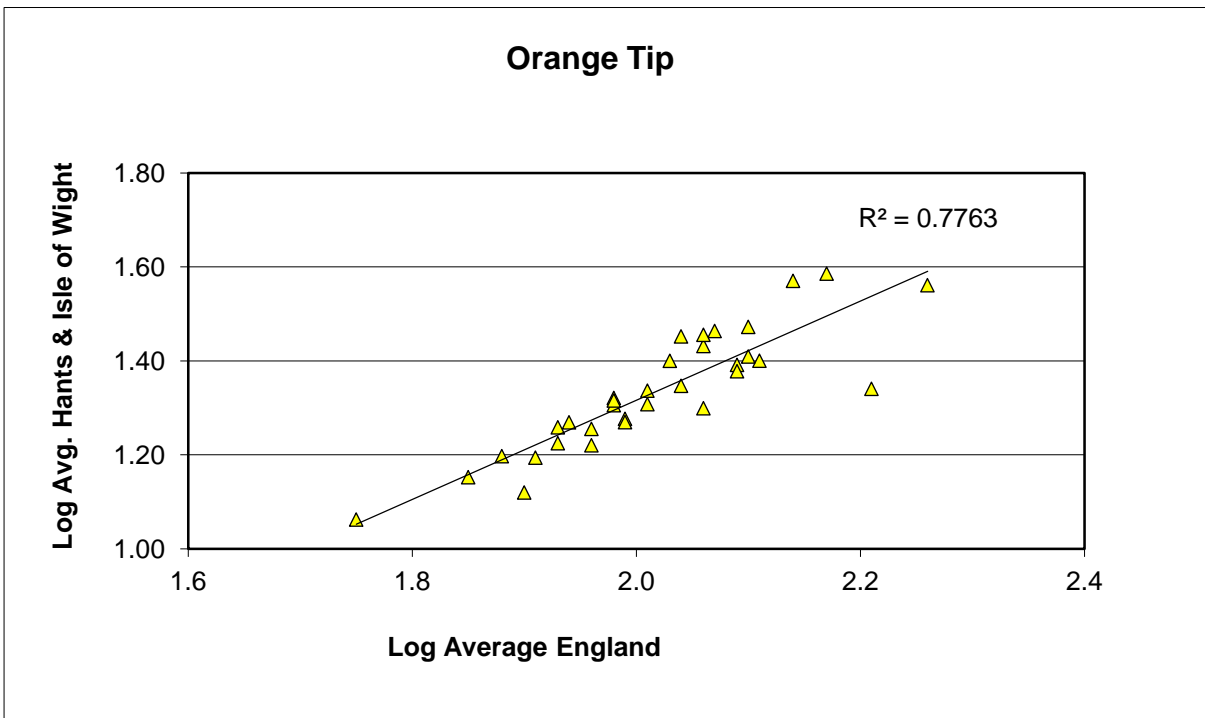

25 year butterfly species trends for Hampshire & Isle of Wight

Holly Blue (*Celastrina argiolus*)

25 year butterfly species trends for Hampshire & Isle of Wight

Large Skipper (*Ochlodes sylvanus*)

25 year butterfly species trends for Hampshire & Isle of Wight

Large White (*Pieris brassicae*)

25 year butterfly species trends for Hampshire & Isle of Wight

Marbled White (*Melanargia galathea*)

25 year butterfly species trends for Hampshire & Isle of Wight

Marsh Fritillary (*Euphydryas aurinia*)

25 year butterfly species trends for Hampshire & Isle of Wight

Orange Tip (*Anthocharis cardamines*)

25 year butterfly species trends for Hampshire & Isle of Wight

Painted Lady (*Vanessa cardui*)

25 year butterfly species trends for Hampshire & Isle of Wight