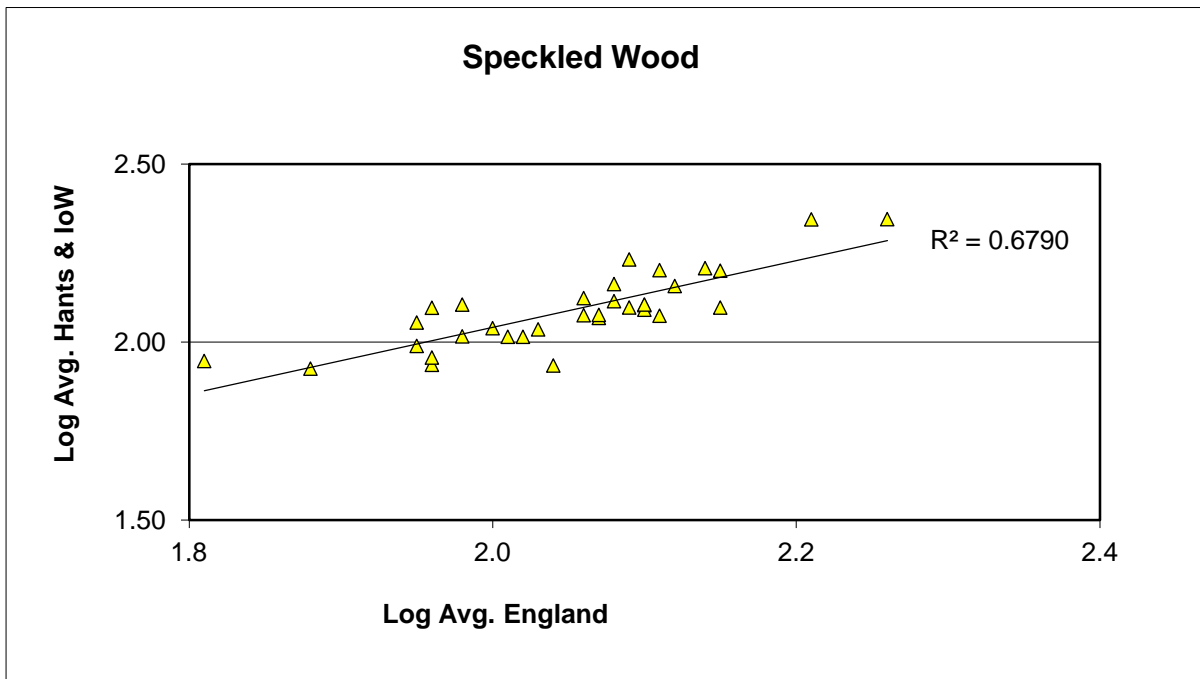

Small Copper (*Lycaena phlaeas*)

25 year butterfly species trends for Hampshire & Isle of Wight

Small Heath (*Coenonympha pamphilus*)

25 year butterfly species trends for Hampshire & Isle of Wight

Small Pearl-bordered Fritillary (*Boloria selene*)

25 year butterfly species trends for Hampshire & Isle of Wight

Small Skipper (*Thymelicus sylvestris*) + Essex Skipper (*Thymelicus lineola*)

25 year butterfly species trends for Hampshire & Isle of Wight

Small Tortoiseshell (*Aglais urticae*)

25 year butterfly species trends for Hampshire & Isle of Wight

Small White (*Pieris rapae*)

25 year butterfly species trends for Hampshire & Isle of Wight

Speckled Wood (*Pararge aegeria*)

25 year butterfly species trends for Hampshire & Isle of Wight

Wall (*Lasiommata megera*)

25 year butterfly species trends for Hampshire & Isle of Wight

White Admiral (*Limenitis camilla*)

25 year butterfly species trends for Hampshire & Isle of Wight