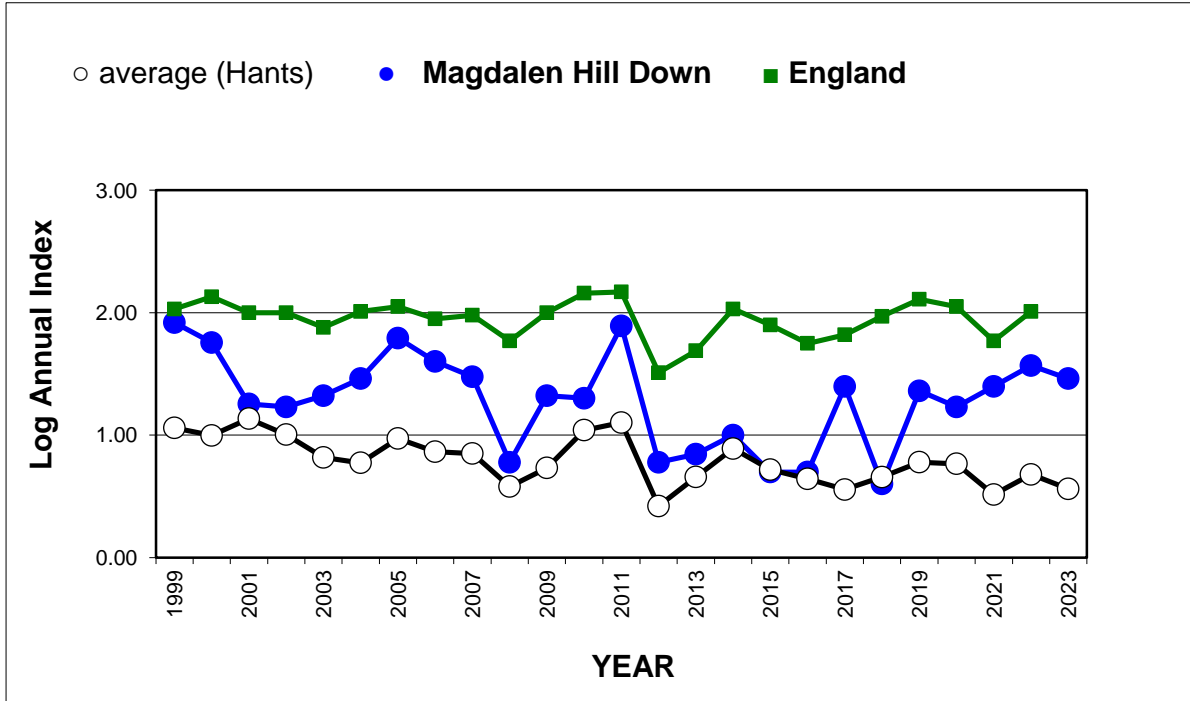

Dingy Skipper (*Erynnis tages*)

25 year butterfly species trends for Hampshire & Isle of Wight

Duke of Burgundy (*Hamearis lucina*)

25 year butterfly species trends for Hampshire & Isle of Wight

Gatekeeper (*Pyronia tithonus*)

25 year butterfly species trends for Hampshire & Isle of Wight

Glanville Fritillary (*Melitaea cinxia*)

25 year butterfly species trends for Hampshire & Isle of Wight

Grayling (*Hipparchia semele*)

25 year butterfly species trends for Hampshire & Isle of Wight

Green Hairstreak (*Callophrys rubi*)

25 year butterfly species trends for Hampshire & Isle of Wight

Green-veined White (*Pieris napi*)

25 year butterfly species trends for Hampshire & Isle of Wight

Grizzled Skipper (*Pyrgus malvae*)

25 year butterfly species trends for Hampshire & Isle of Wight

Holly Blue (*Celastrina argiolus*)

25 year butterfly species trends for Hampshire & Isle of Wight

Large Skipper (*Ochlodes sylvanus*)

25 year butterfly species trends for Hampshire & Isle of Wight