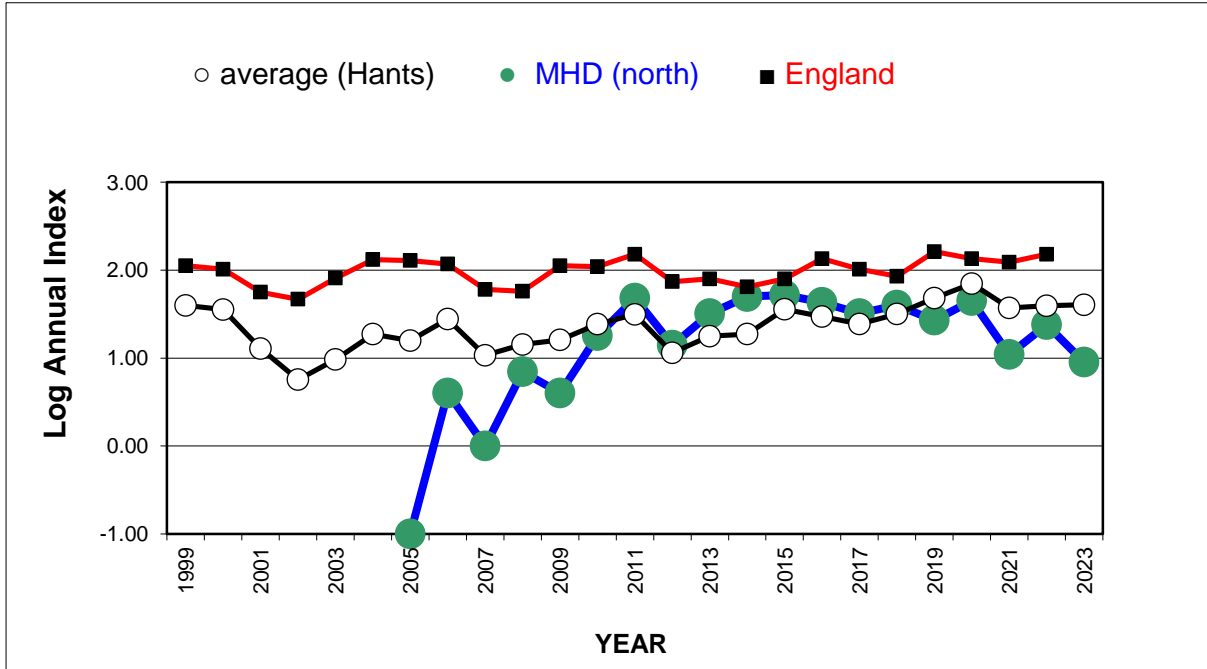

Ringlet (*Aphantopus hyperantus*)

25 year butterfly species trends for Hampshire & Isle of Wight

Silver-spotted Skipper (*Hesperia comma*)

25 year butterfly species trends for Hampshire & Isle of Wight

Silver-studded Blue (*Plebejus argus*)

25 year butterfly species trends for Hampshire & Isle of Wight

Silver-washed Fritillary (*Argynnis paphia*)

25 year butterfly species trends for Hampshire & Isle of Wight

Small Blue (*Cupido minimus*)

25 year butterfly species trends for Hampshire & Isle of Wight

Small Copper (*Lycaena phlaeas*)

25 year butterfly species trends for Hampshire & Isle of Wight

Small Heath (*Coenonympha pamphilus*)

25 year butterfly species trends for Hampshire & Isle of Wight

Small Pearl-bordered Fritillary (*Boloria selene*)

25 year butterfly species trends for Hampshire & Isle of Wight

Small Skipper (*Thymelicus sylvestris*) + Essex Skipper (*Thymelicus lineola*)

25 year butterfly species trends for Hampshire & Isle of Wight