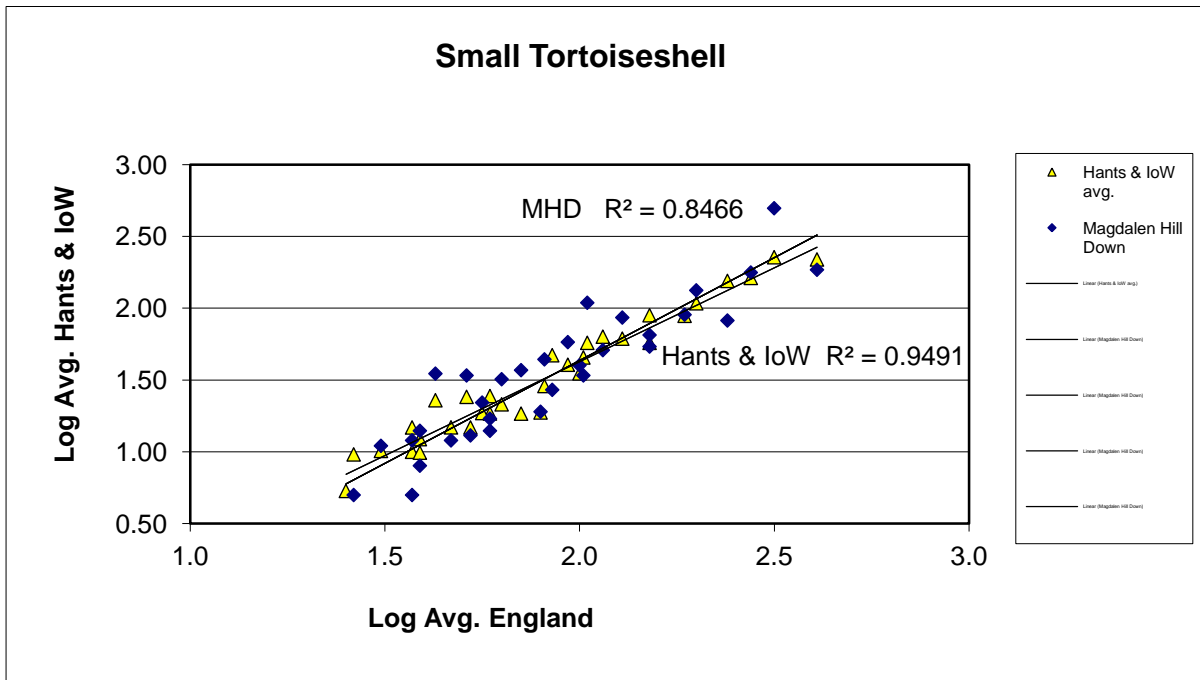

Small Copper (*Lycaena phlaeas*)

25 year butterfly species trends for Hampshire & Isle of Wight

Small Heath (*Coenonympha pamphilus*)

25 year butterfly species trends for Hampshire & Isle of Wight

Small Pearl-bordered Fritillary (*Boloria selene*)

25 year butterfly species trends for Hampshire & Isle of Wight

Small Skipper (*Thymelicus sylvestris*) + Essex Skipper (*Thymelicus lineola*)

25 year butterfly species trends for Hampshire & Isle of Wight

Small Tortoiseshell (*Aglais urticae*)

25 year butterfly species trends for Hampshire & Isle of Wight

Small White (*Pieris rapae*)

25 year butterfly species trends for Hampshire & Isle of Wight

Speckled Wood (*Pararge aegeria*)

25 year butterfly species trends for Hampshire & Isle of Wight

Wall (*Lasiommata megera*)

25 year butterfly species trends for Hampshire & Isle of Wight

White Admiral (*Limenitis camilla*)

25 year butterfly species trends for Hampshire & Isle of Wight