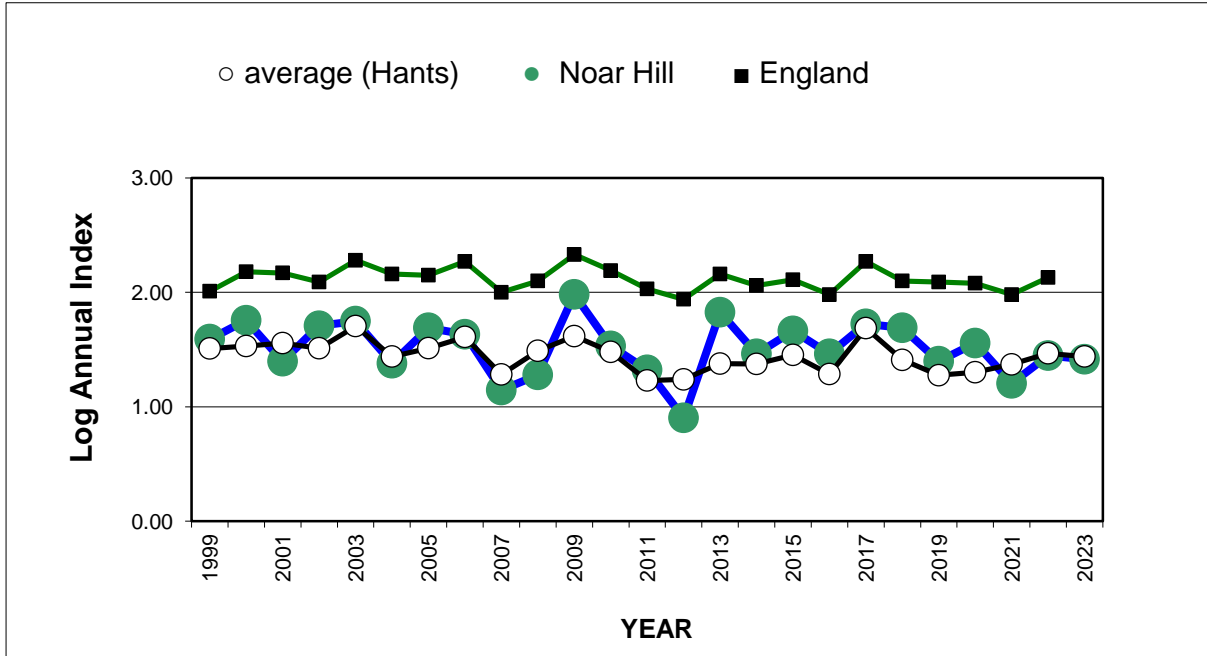

25 year butterfly species trends for Hampshire & Isle of Wight

Brimstone (*Gonepteryx rhamni*)

25 year butterfly species trends for Hampshire & Isle of Wight

Brown Argus (*Aricia agestis*)

25 year butterfly species trends for Hampshire & Isle of Wight

Brown Hairstreak (*Thecla betulae*)

25 year butterfly species trends for Hampshire & Isle of Wight

Clouded Yellow (*Colias croceus*)

25 year butterfly species trends for Hampshire & Isle of Wight

Comma (*Polygonia c-album*)

25 year butterfly species trends for Hampshire & Isle of Wight

Common Blue (*Polyommatus icarus*)

25 year butterfly species trends for Hampshire & Isle of Wight

Dark Green Fritillary (*Speyeria aglaja*)

25 year butterfly species trends for Hampshire & Isle of Wight