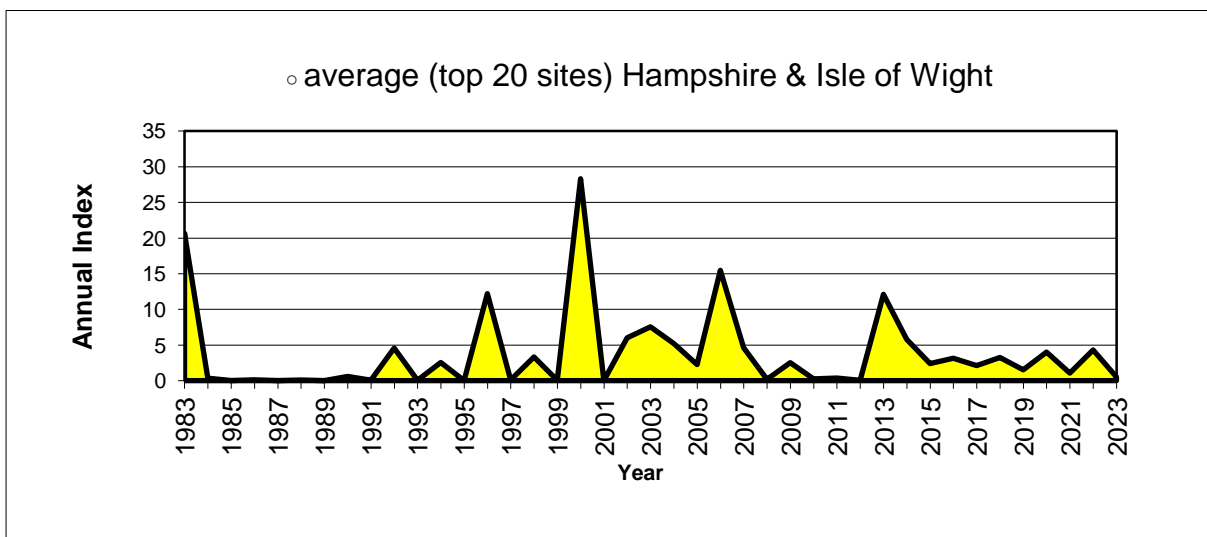

25 year butterfly species trends for Hampshire & Isle of Wight

Brimstone (*Gonepteryx rhamni*)

25 year butterfly species trends for Hampshire & Isle of Wight

Brown Argus (*Aricia agestis*)

25 year butterfly species trends for Hampshire & Isle of Wight

Brown Hairstreak (*Thecla betulae*)

25 year butterfly species trends for Hampshire & Isle of Wight

Clouded Yellow (*Colias croceus*)

25 year butterfly species trends for Hampshire & Isle of Wight

Comma (*Polygonia c-album*)