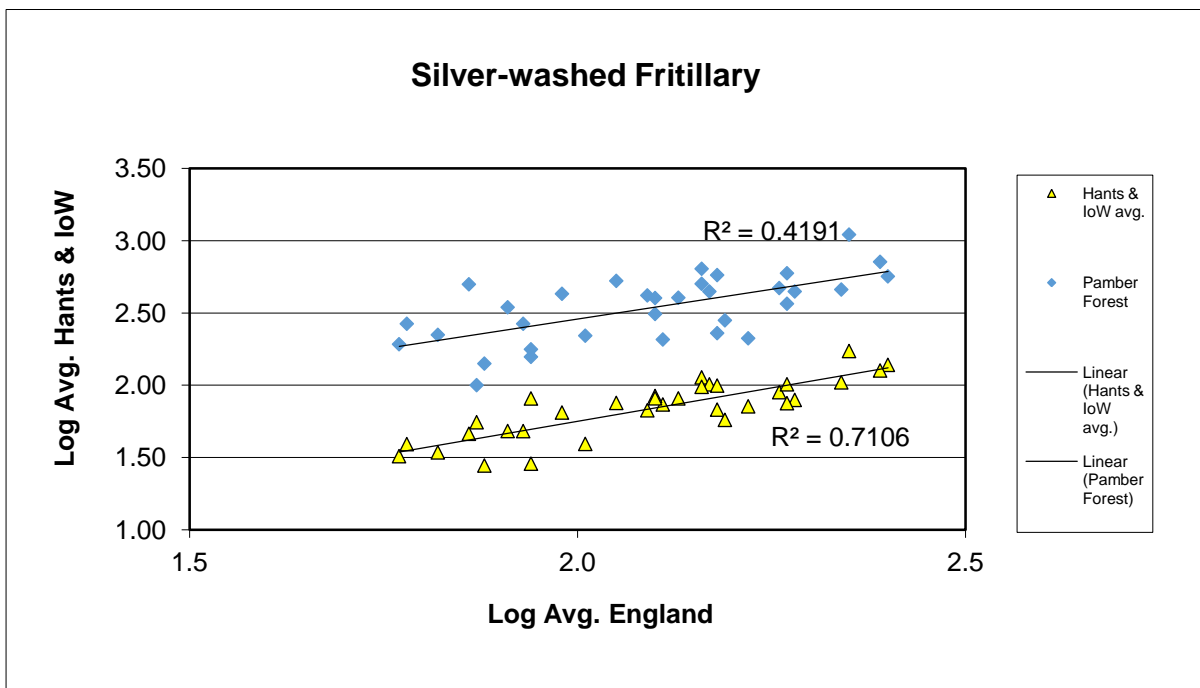

25 year butterfly species trends for Hampshire & Isle of Wight

Purple Hairstreak (*Favonius quercus*)

25 year butterfly species trends for Hampshire & Isle of Wight

Red Admiral (*Vanessa atalanta*)

25 year butterfly species trends for Hampshire & Isle of Wight

Ringlet (*Aphantopus hyperantus*)

25 year butterfly species trends for Hampshire & Isle of Wight

Silver-spotted Skipper (*Hesperia comma*)

25 year butterfly species trends for Hampshire & Isle of Wight

Silver-studded Blue (*Plebejus argus*)

25 year butterfly species trends for Hampshire & Isle of Wight

Silver-washed Fritillary (*Argynnis paphia*)

25 year butterfly species trends for Hampshire & Isle of Wight

Small Blue (*Cupido minimus*)

25 year butterfly species trends for Hampshire & Isle of Wight

Small Copper (*Lycaena phlaeas*)

25 year butterfly species trends for Hampshire & Isle of Wight

Small Heath (*Coenonympha pamphilus*)

25 year butterfly species trends for Hampshire & Isle of Wight

Small Pearl-bordered Fritillary (*Boloria selene*)