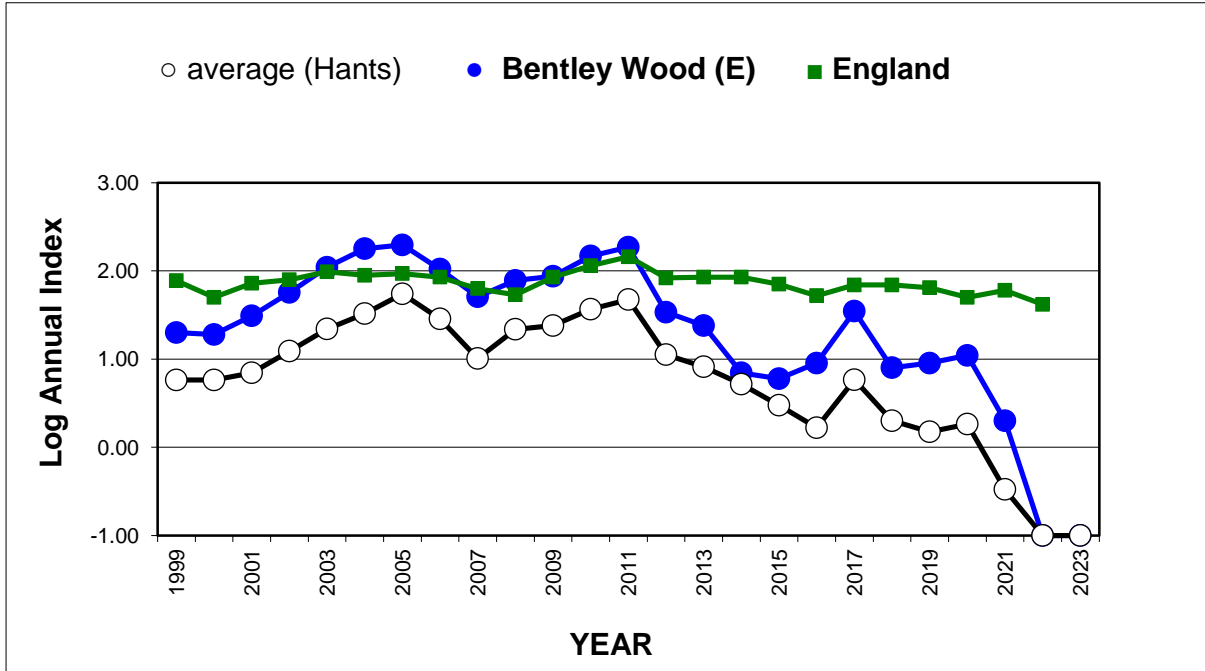

Ringlet (*Aphantopus hyperantus*)

25 year butterfly species trends for Hampshire & Isle of Wight

Silver-spotted Skipper (*Hesperia comma*)

25 year butterfly species trends for Hampshire & Isle of Wight

Silver-studded Blue (*Plebejus argus*)

25 year butterfly species trends for Hampshire & Isle of Wight

Silver-washed Fritillary (*Argynnis paphia*)

25 year butterfly species trends for Hampshire & Isle of Wight

Small Blue (*Cupido minimus*)

25 year butterfly species trends for Hampshire & Isle of Wight

Small Copper (*Lycaena phlaeas*)

25 year butterfly species trends for Hampshire & Isle of Wight

Small Heath (*Coenonympha pamphilus*)

25 year butterfly species trends for Hampshire & Isle of Wight

Small Pearl-bordered Fritillary (*Boloria selene*)

25 year butterfly species trends for Hampshire & Isle of Wight

Small Skipper (*Thymelicus sylvestris*) + Essex Skipper (*Thymelicus lineola*)

25 year butterfly species trends for Hampshire & Isle of Wight