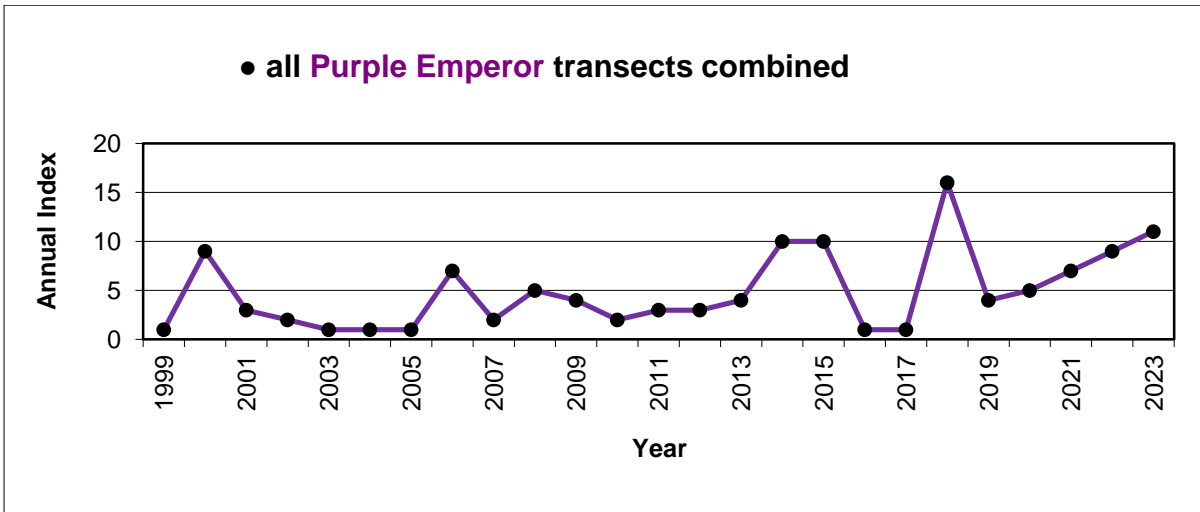

25 year butterfly species trends for Hampshire & Isle of Wight

Orange Tip (*Anthocharis cardamines*)

25 year butterfly species trends for Hampshire & Isle of Wight

Painted Lady (*Vanessa cardui*)

25 year butterfly species trends for Hampshire & Isle of Wight

Peacock (*Aglais io*)

25 year butterfly species trends for Hampshire & Isle of Wight

Pearl-bordered Fritillary (*Boloria euphrosyne*)

25 year butterfly species trends for Hampshire & Isle of Wight

Purple Emperor (*Apatura iris*)

25 year butterfly species trends for Hampshire & Isle of Wight

Purple Hairstreak (*Favonius quercus*)

25 year butterfly species trends for Hampshire & Isle of Wight

Red Admiral (*Vanessa atalanta*)

25 year butterfly species trends for Hampshire & Isle of Wight

Ringlet (*Aphantopus hyperantus*)

25 year butterfly species trends for Hampshire & Isle of Wight

Silver-spotted Skipper (*Hesperia comma*)

25 year butterfly species trends for Hampshire & Isle of Wight

Silver-studded Blue (*Plebejus argus*)