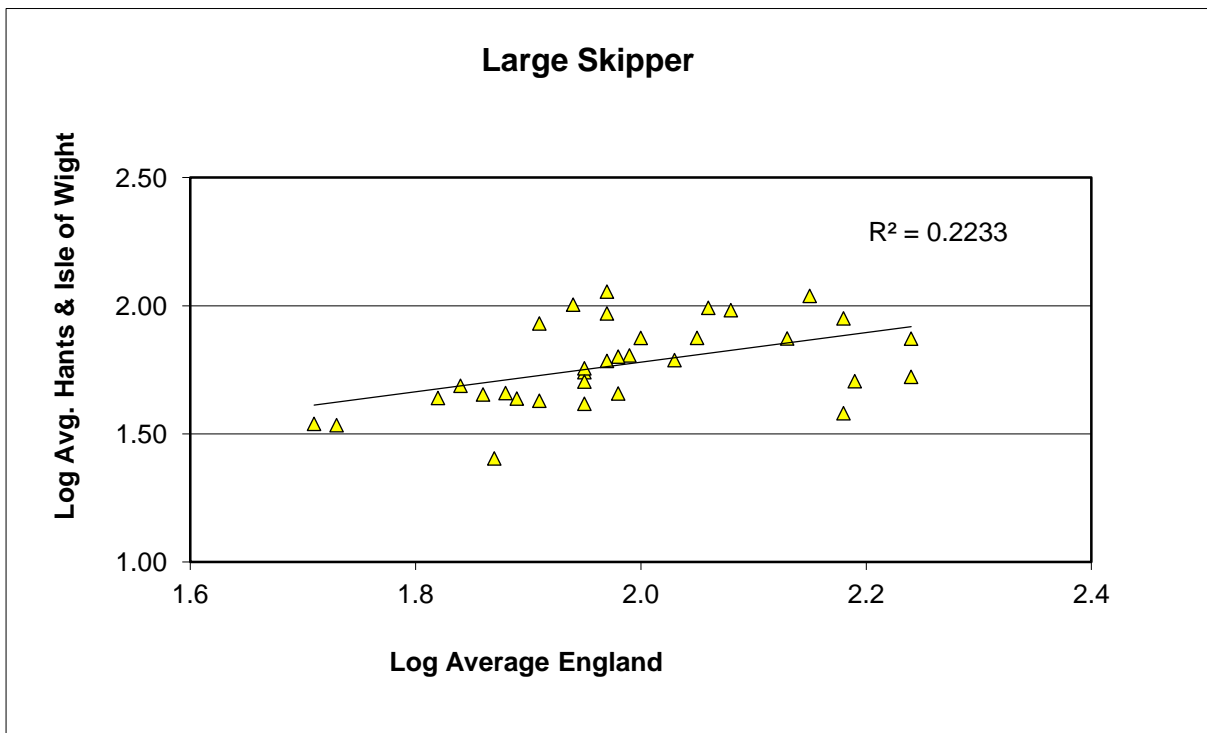

Green Hairstreak (*Callophrys rubi*)

25 year butterfly species trends for Hampshire & Isle of Wight

Green-veined White (*Pieris napi*)

25 year butterfly species trends for Hampshire & Isle of Wight

Grizzled Skipper (*Pyrgus malvae*)

25 year butterfly species trends for Hampshire & Isle of Wight

Holly Blue (*Celastrina argiolus*)

25 year butterfly species trends for Hampshire & Isle of Wight

Large Skipper (*Ochlodes sylvanus*)

25 year butterfly species trends for Hampshire & Isle of Wight

Large White (*Pieris brassicae*)

25 year butterfly species trends for Hampshire & Isle of Wight

Marbled White (*Melanargia galathea*)

25 year butterfly species trends for Hampshire & Isle of Wight

Marsh Fritillary (*Euphydryas aurinia*)