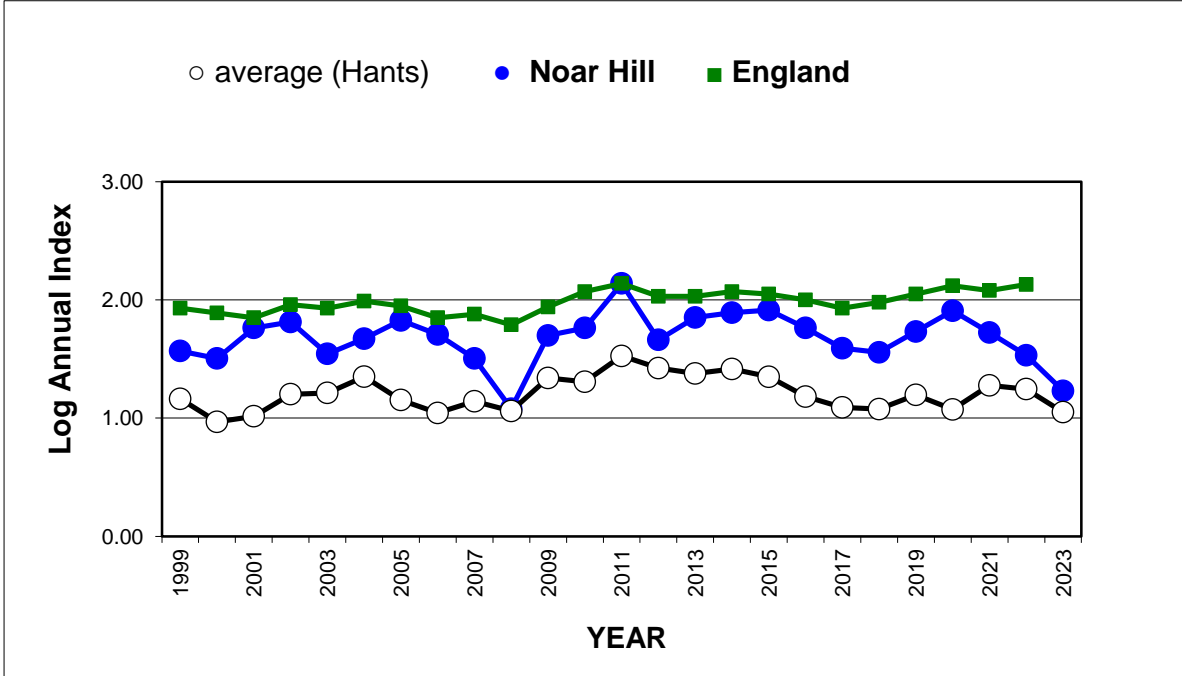

Brown Hairstreak (*Thecla betulae*)

25 year butterfly species trends for Hampshire & Isle of Wight

Clouded Yellow (*Colias croceus*)

25 year butterfly species trends for Hampshire & Isle of Wight

Comma (*Polygonia c-album*)

25 year butterfly species trends for Hampshire & Isle of Wight

Common Blue (*Polyommatus icarus*)

25 year butterfly species trends for Hampshire & Isle of Wight

Dark Green Fritillary (*Speyeria aglaja*)

25 year butterfly species trends for Hampshire & Isle of Wight

Dingy Skipper (*Erynnis tages*)

25 year butterfly species trends for Hampshire & Isle of Wight

Duke of Burgundy (*Hamearis lucina*)

25 year butterfly species trends for Hampshire & Isle of Wight

Gatekeeper (*Pyronia tithonus*)