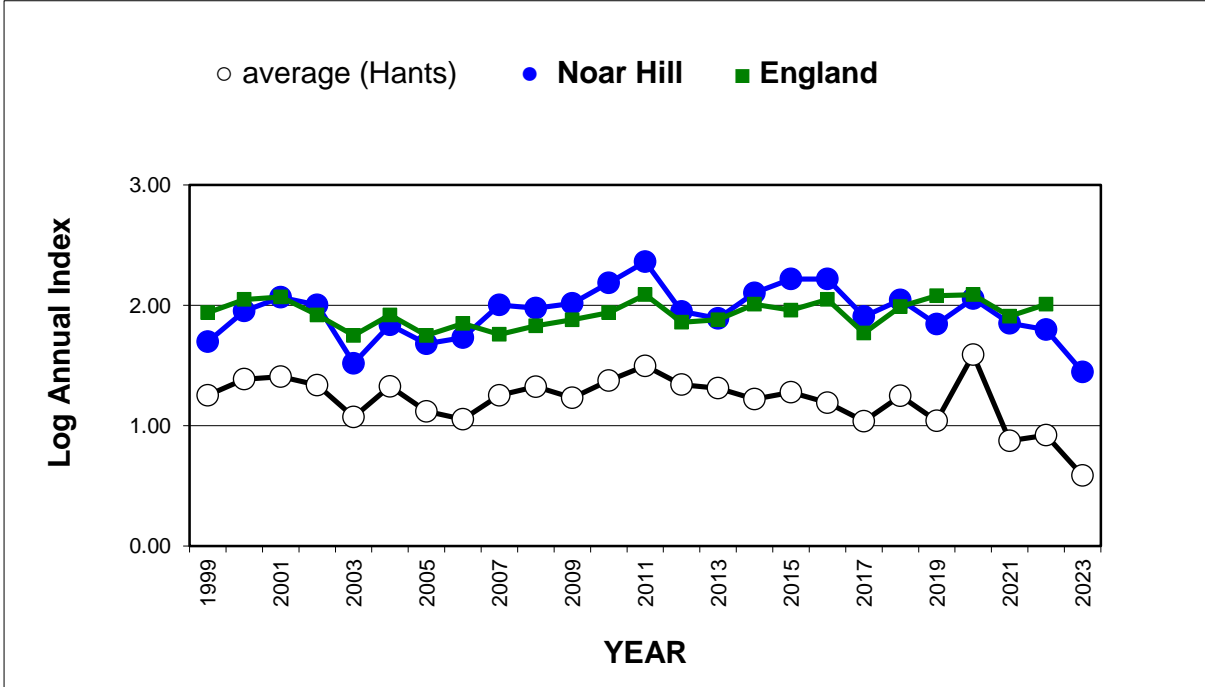

Brown Hairstreak (*Thecla betulae*)

25 year butterfly species trends for Hampshire & Isle of Wight

Clouded Yellow (*Colias croceus*)

25 year butterfly species trends for Hampshire & Isle of Wight

Comma (*Polygonia c-album*)

25 year butterfly species trends for Hampshire & Isle of Wight

Common Blue (*Polyommatus icarus*)

25 year butterfly species trends for Hampshire & Isle of Wight

Dark Green Fritillary (*Speyeria aglaja*)

25 year butterfly species trends for Hampshire & Isle of Wight

Dingy Skipper (*Erynnis tages*)

25 year butterfly species trends for Hampshire & Isle of Wight

Duke of Burgundy (*Hamearis lucina*)

25 year butterfly species trends for Hampshire & Isle of Wight

Gatekeeper (*Pyronia tithonus*)