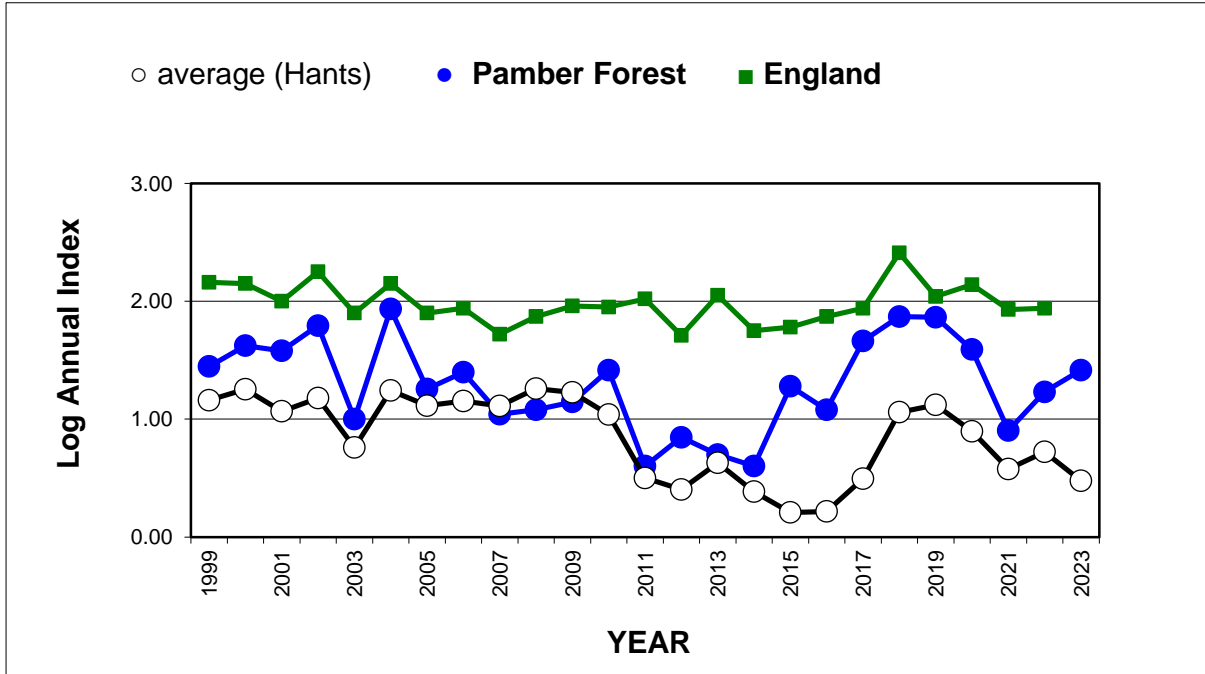

25 year butterfly species trends for Hampshire & Isle of Wight

Orange Tip (*Anthocharis cardamines*)

25 year butterfly species trends for Hampshire & Isle of Wight

Painted Lady (*Vanessa cardui*)

25 year butterfly species trends for Hampshire & Isle of Wight

Peacock (*Aglais io*)

25 year butterfly species trends for Hampshire & Isle of Wight

Pearl-bordered Fritillary (*Boloria euphrosyne*)

25 year butterfly species trends for Hampshire & Isle of Wight

Purple Emperor (*Apatura iris*)

25 year butterfly species trends for Hampshire & Isle of Wight

Purple Hairstreak (*Favonius quercus*)

25 year butterfly species trends for Hampshire & Isle of Wight

Red Admiral (*Vanessa atalanta*)

25 year butterfly species trends for Hampshire & Isle of Wight

Ringlet (*Aphantopus hyperantus*)

25 year butterfly species trends for Hampshire & Isle of Wight

Silver-spotted Skipper (*Hesperia comma*)

25 year butterfly species trends for Hampshire & Isle of Wight

Silver-studded Blue (*Plebejus argus*)