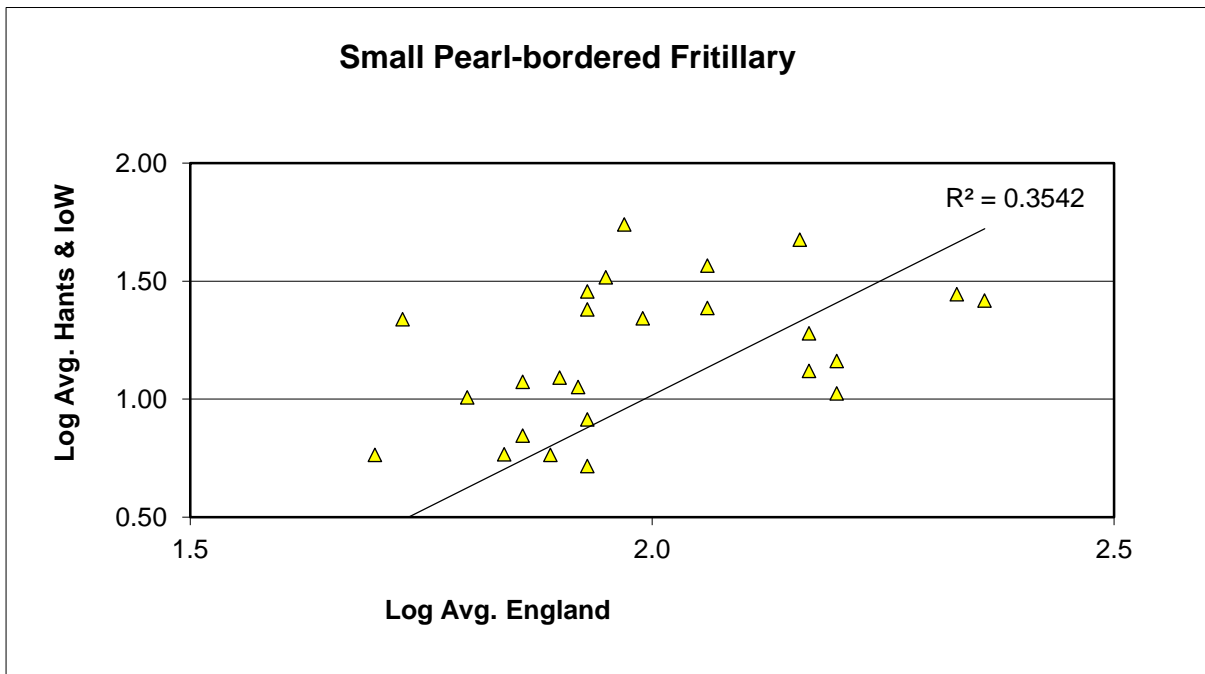

Ringlet (*Aphantopus hyperantus*)

25 year butterfly species trends for Hampshire & Isle of Wight

Silver-spotted Skipper (*Hesperia comma*)

25 year butterfly species trends for Hampshire & Isle of Wight

Silver-studded Blue (*Plebejus argus*)

25 year butterfly species trends for Hampshire & Isle of Wight

Silver-washed Fritillary (*Argynnis paphia*)

25 year butterfly species trends for Hampshire & Isle of Wight

Small Blue (*Cupido minimus*)

25 year butterfly species trends for Hampshire & Isle of Wight

Small Copper (*Lycaena phlaeas*)

25 year butterfly species trends for Hampshire & Isle of Wight

Small Heath (*Coenonympha pamphilus*)

25 year butterfly species trends for Hampshire & Isle of Wight

Small Pearl-bordered Fritillary (*Boloria selene*)

25 year butterfly species trends for Hampshire & Isle of Wight

Small Skipper (*Thymelicus sylvestris*) + Essex Skipper (*Thymelicus lineola*)

25 year butterfly species trends for Hampshire & Isle of Wight