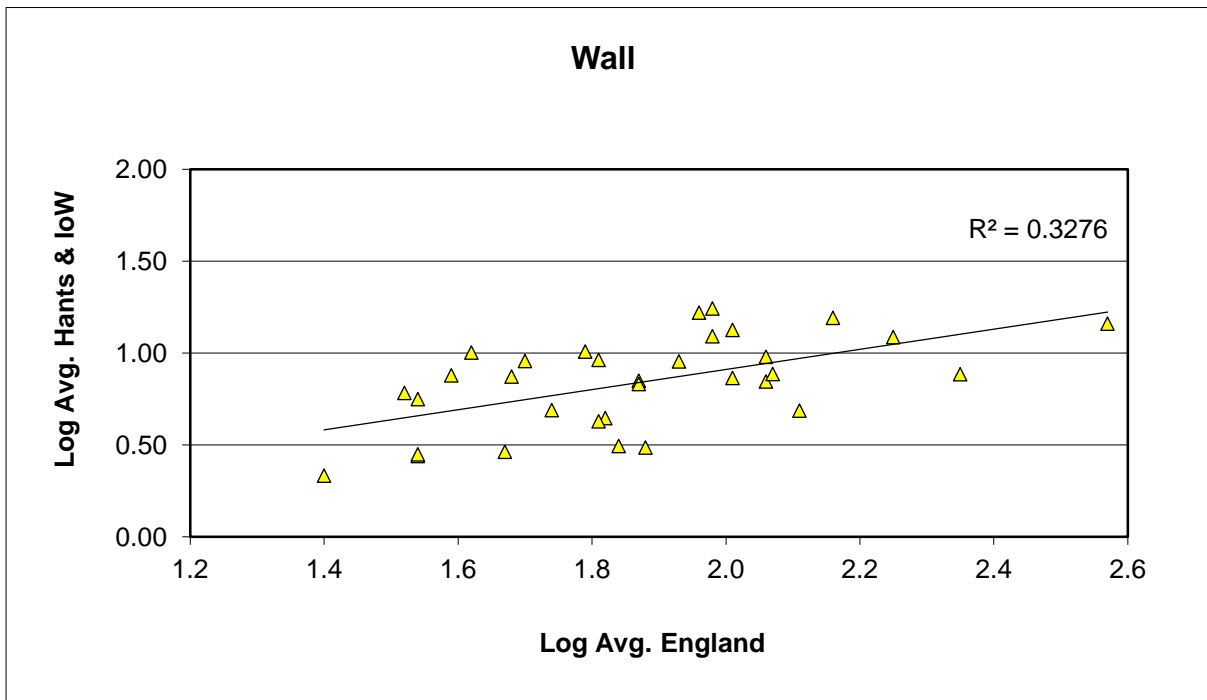

Small Copper (*Lycaena phlaeas*)

25 year butterfly species trends for Hampshire & Isle of Wight

Small Heath (*Coenonympha pamphilus*)

25 year butterfly species trends for Hampshire & Isle of Wight

Small Pearl-bordered Fritillary (*Boloria selene*)

25 year butterfly species trends for Hampshire & Isle of Wight

Small Skipper (*Thymelicus sylvestris*) + Essex Skipper (*Thymelicus lineola*)

25 year butterfly species trends for Hampshire & Isle of Wight

Small Tortoiseshell (*Aglais urticae*)

25 year butterfly species trends for Hampshire & Isle of Wight

Small White (*Pieris rapae*)

25 year butterfly species trends for Hampshire & Isle of Wight

Speckled Wood (*Pararge aegeria*)

25 year butterfly species trends for Hampshire & Isle of Wight

Wall (*Lasiommata megera*)

25 year butterfly species trends for Hampshire & Isle of Wight

White Admiral (*Limenitis camilla*)

25 year butterfly species trends for Hampshire & Isle of Wight