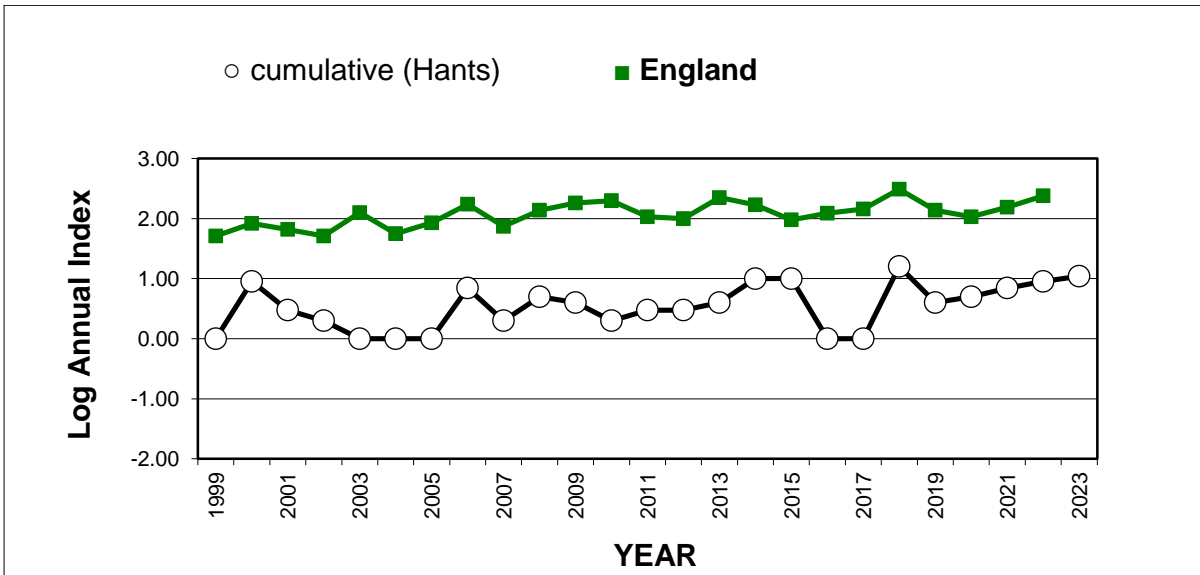

25 year butterfly species trends for Hampshire & Isle of Wight

Orange Tip (*Anthocharis cardamines*)

25 year butterfly species trends for Hampshire & Isle of Wight

Painted Lady (*Vanessa cardui*)

25 year butterfly species trends for Hampshire & Isle of Wight

Peacock (*Aglais io*)

25 year butterfly species trends for Hampshire & Isle of Wight

Pearl-bordered Fritillary (*Boloria euphrosyne*)

25 year butterfly species trends for Hampshire & Isle of Wight

Purple Emperor (*Apatura iris*)

25 year butterfly species trends for Hampshire & Isle of Wight

Purple Hairstreak (*Favonius quercus*)

25 year butterfly species trends for Hampshire & Isle of Wight

Red Admiral (*Vanessa atalanta*)

25 year butterfly species trends for Hampshire & Isle of Wight

Ringlet (*Aphantopus hyperantus*)

25 year butterfly species trends for Hampshire & Isle of Wight

Silver-spotted Skipper (*Hesperia comma*)

25 year butterfly species trends for Hampshire & Isle of Wight

Silver-studded Blue (*Plebejus argus*)