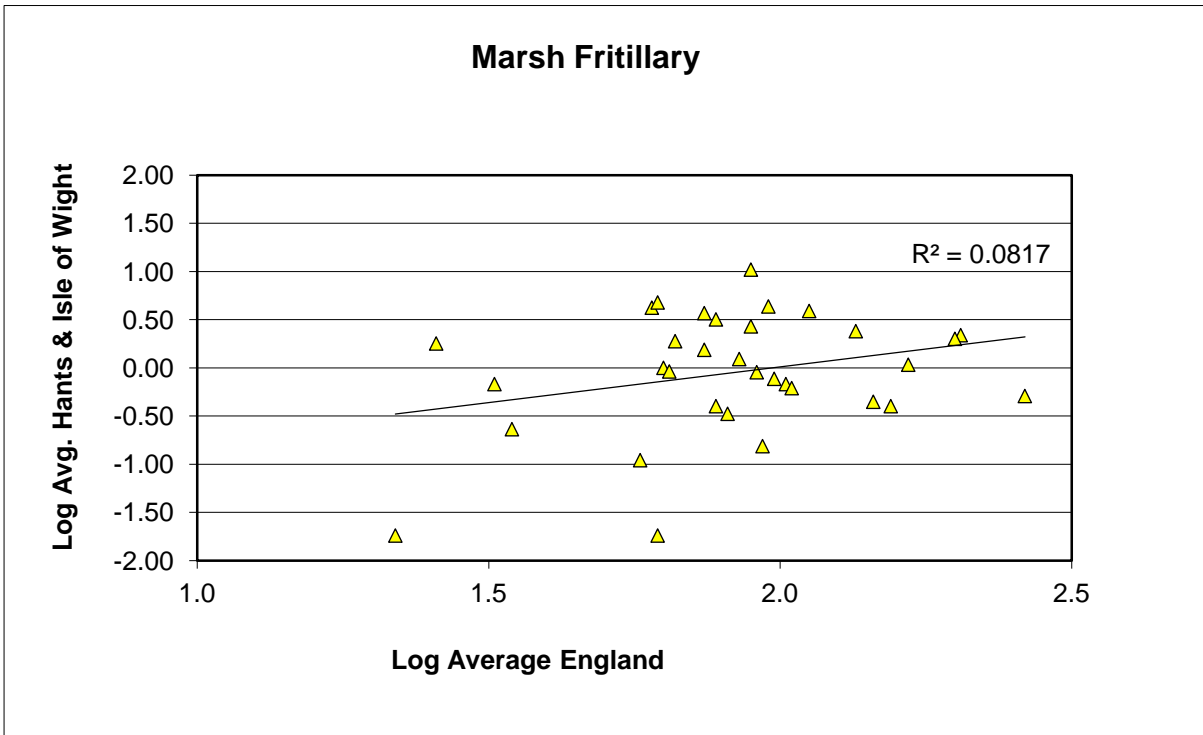

Green Hairstreak (*Callophrys rubi*)

25 year butterfly species trends for Hampshire & Isle of Wight

Green-veined White (*Pieris napi*)

25 year butterfly species trends for Hampshire & Isle of Wight

Grizzled Skipper (*Pyrgus malvae*)

25 year butterfly species trends for Hampshire & Isle of Wight

Holly Blue (*Celastrina argiolus*)

25 year butterfly species trends for Hampshire & Isle of Wight

Large Skipper (*Ochlodes sylvanus*)

25 year butterfly species trends for Hampshire & Isle of Wight

Large White (*Pieris brassicae*)

25 year butterfly species trends for Hampshire & Isle of Wight

Marbled White (*Melanargia galathea*)

25 year butterfly species trends for Hampshire & Isle of Wight

Marsh Fritillary (*Euphydryas aurinia*)

25 year butterfly species trends for Hampshire & Isle of Wight

Orange Tip (*Anthocharis cardamines*)

25 year butterfly species trends for Hampshire & Isle of Wight

Painted Lady (*Vanessa cardui*)

25 year butterfly species trends for Hampshire & Isle of Wight