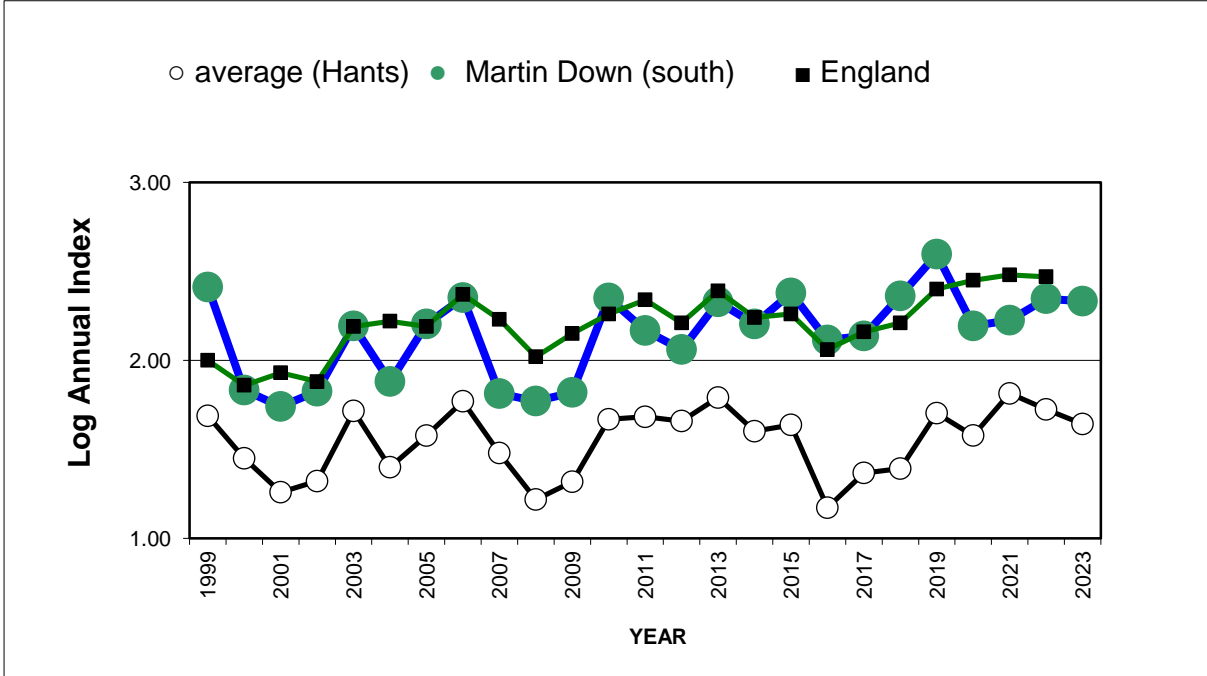

Brown Hairstreak (*Thecla betulae*)

25 year butterfly species trends for Hampshire & Isle of Wight

Clouded Yellow (*Colias croceus*)

25 year butterfly species trends for Hampshire & Isle of Wight

Comma (*Polygonia c-album*)

25 year butterfly species trends for Hampshire & Isle of Wight

Common Blue (*Polyommatus icarus*)

25 year butterfly species trends for Hampshire & Isle of Wight

Dark Green Fritillary (*Speyeria aglaja*)

25 year butterfly species trends for Hampshire & Isle of Wight

Dingy Skipper (*Erynnis tages*)

25 year butterfly species trends for Hampshire & Isle of Wight

Duke of Burgundy (*Hamearis lucina*)

25 year butterfly species trends for Hampshire & Isle of Wight

Gatekeeper (*Pyronia tithonus*)