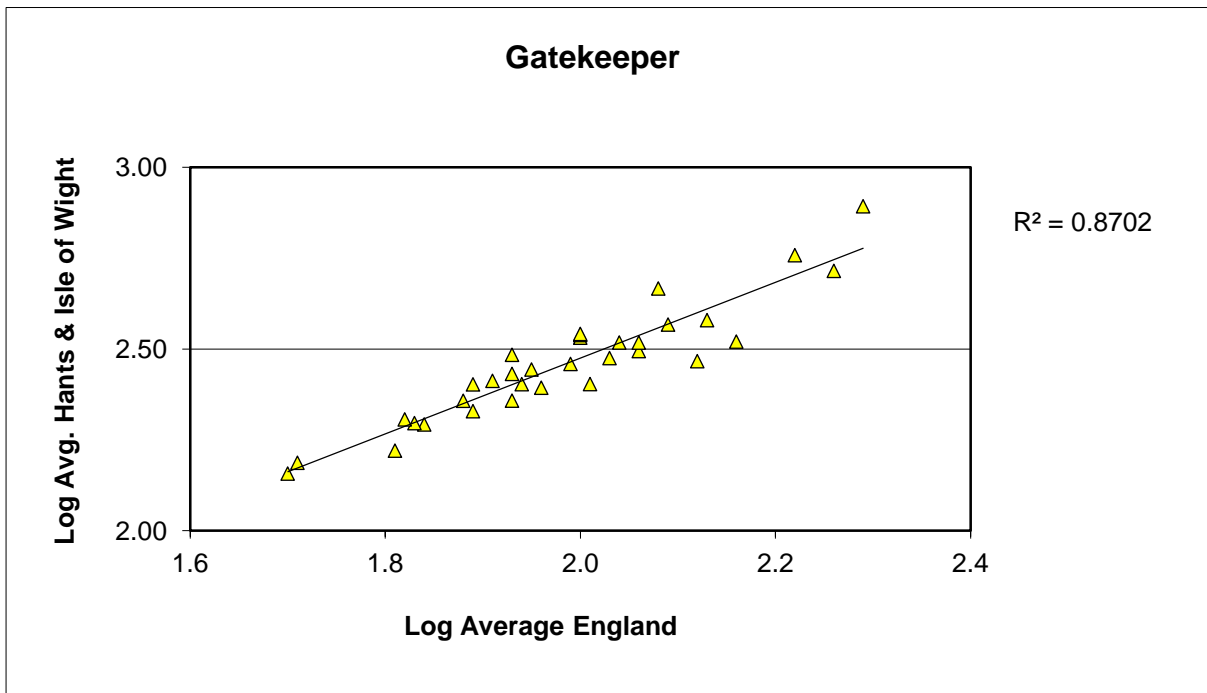

25 year butterfly species trends for Hampshire & Isle of Wight

Common Blue (*Polyommatus icarus*)

25 year butterfly species trends for Hampshire & Isle of Wight

Dark Green Fritillary (*Speyeria aglaja*)

25 year butterfly species trends for Hampshire & Isle of Wight

Dingy Skipper (*Erynnis tages*)

25 year butterfly species trends for Hampshire & Isle of Wight

Duke of Burgundy (*Hamearis lucina*)

25 year butterfly species trends for Hampshire & Isle of Wight

Gatekeeper (*Pyronia tithonus*)

25 year butterfly species trends for Hampshire & Isle of Wight

Glanville Fritillary (*Melitaea cinxia*)

25 year butterfly species trends for Hampshire & Isle of Wight

Grayling (*Hipparchia semele*)

25 year butterfly species trends for Hampshire & Isle of Wight

Green Hairstreak (*Callophrys rubi*)

25 year butterfly species trends for Hampshire & Isle of Wight

Green-veined White (*Pieris napi*)

25 year butterfly species trends for Hampshire & Isle of Wight

Grizzled Skipper (*Pyrgus malvae*)