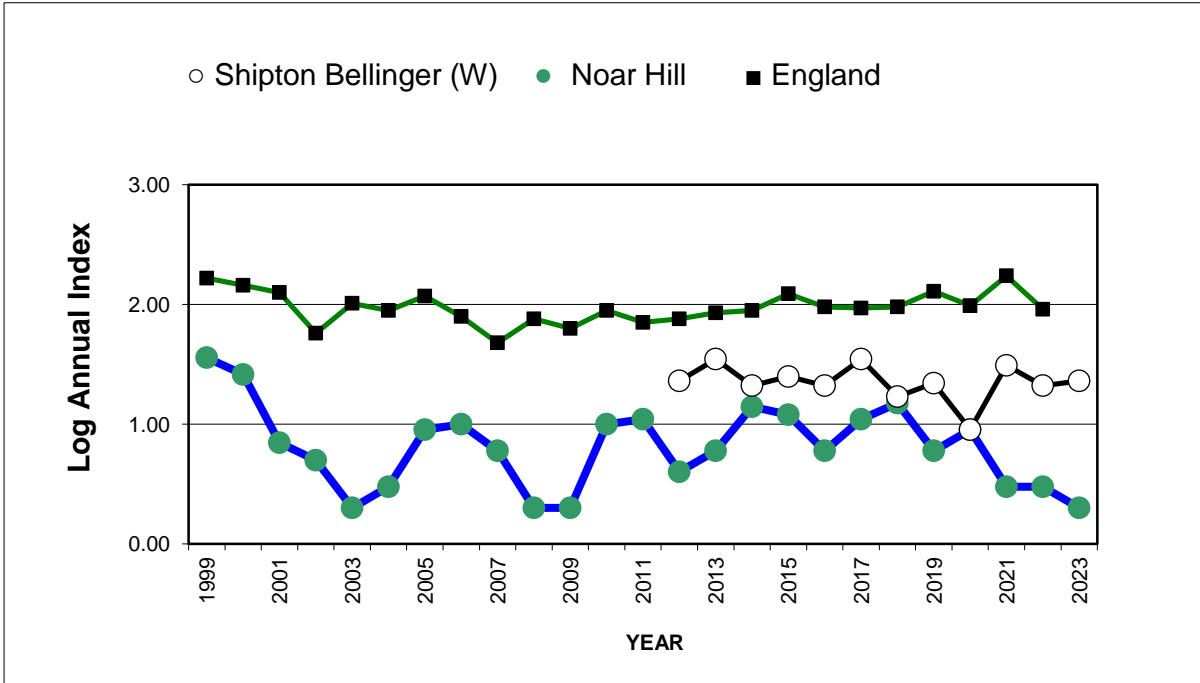

25 year butterfly species trends for Hampshire & Isle of Wight

Brimstone (*Gonepteryx rhamni*)

25 year butterfly species trends for Hampshire & Isle of Wight

Brown Argus (*Aricia agestis*)

25 year butterfly species trends for Hampshire & Isle of Wight

Brown Hairstreak (*Thecla betulae*)

25 year butterfly species trends for Hampshire & Isle of Wight

Clouded Yellow (*Colias croceus*)

25 year butterfly species trends for Hampshire & Isle of Wight

Comma (*Polygonia c-album*)