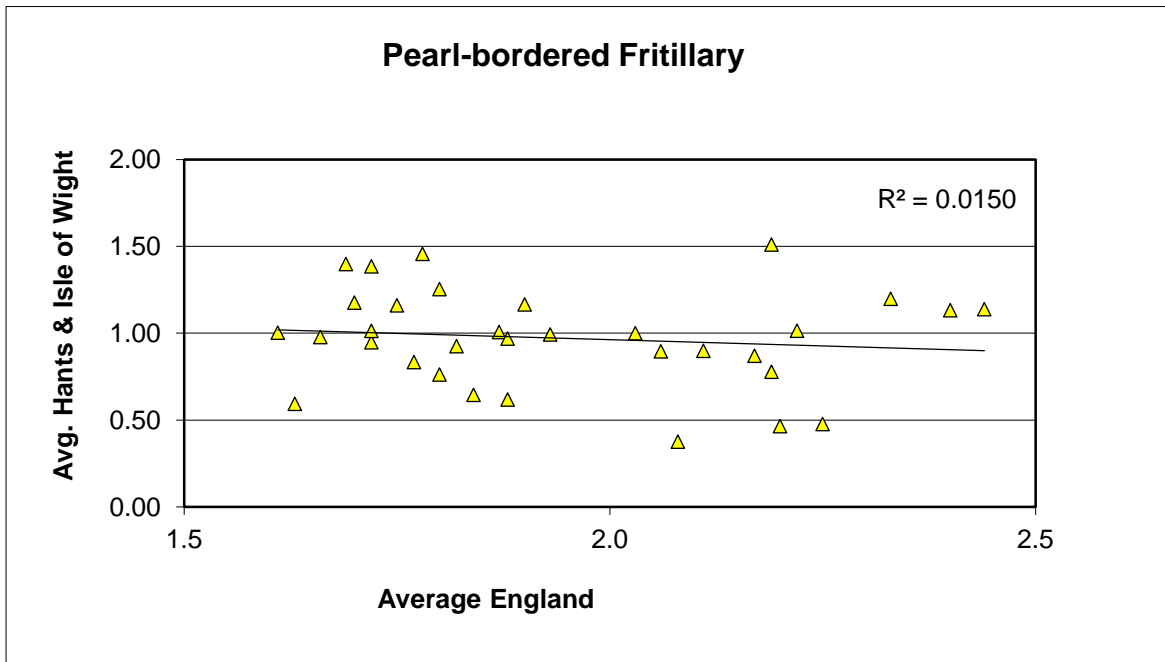

25 year butterfly species trends for Hampshire & Isle of Wight

Holly Blue (*Celastrina argiolus*)

25 year butterfly species trends for Hampshire & Isle of Wight

Large Skipper (*Ochlodes sylvanus*)

25 year butterfly species trends for Hampshire & Isle of Wight

Large White (*Pieris brassicae*)

25 year butterfly species trends for Hampshire & Isle of Wight

Marbled White (*Melanargia galathea*)

25 year butterfly species trends for Hampshire & Isle of Wight

Marsh Fritillary (*Euphydryas aurinia*)

25 year butterfly species trends for Hampshire & Isle of Wight

Orange Tip (*Anthocharis cardamines*)

25 year butterfly species trends for Hampshire & Isle of Wight

Painted Lady (*Vanessa cardui*)

25 year butterfly species trends for Hampshire & Isle of Wight

Peacock (*Aglais io*)

25 year butterfly species trends for Hampshire & Isle of Wight

Pearl-bordered Fritillary (*Boloria euphrosyne*)

25 year butterfly species trends for Hampshire & Isle of Wight

Purple Emperor (*Apatura iris*)