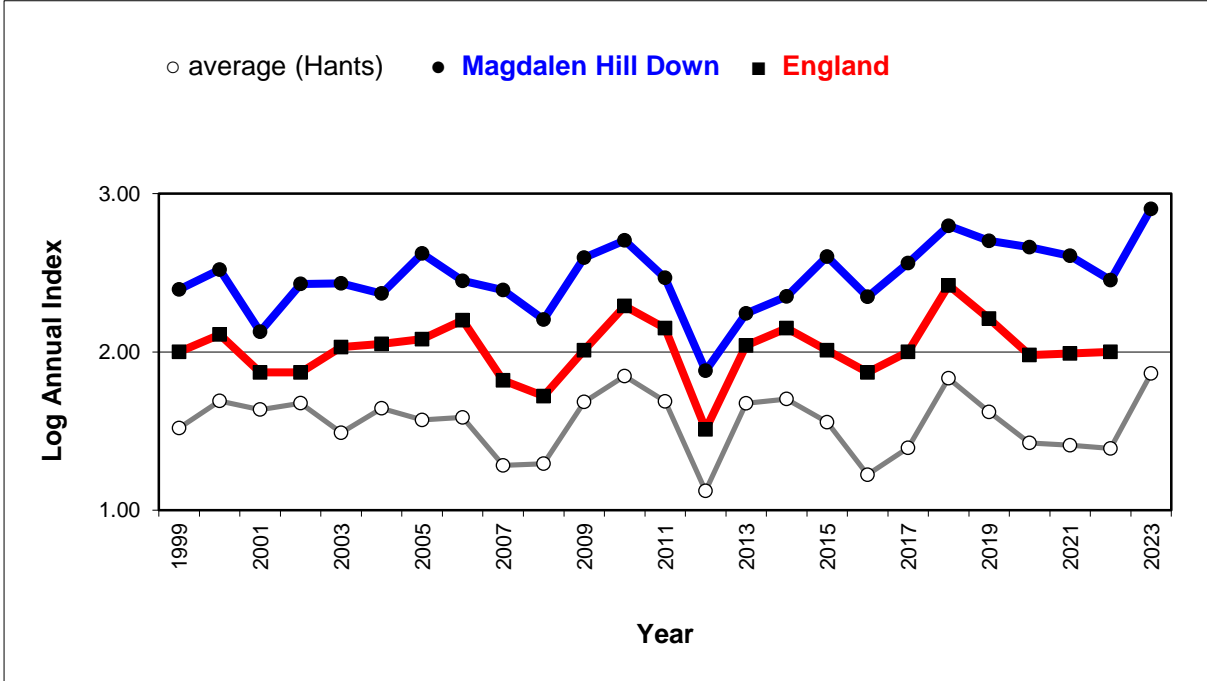

25 year butterfly species trends for Hampshire & Isle of Wight

Brimstone (*Gonepteryx rhamni*)

25 year butterfly species trends for Hampshire & Isle of Wight

Brown Argus (*Aricia agestis*)

25 year butterfly species trends for Hampshire & Isle of Wight

Brown Hairstreak (*Thecla betulae*)

25 year butterfly species trends for Hampshire & Isle of Wight

Clouded Yellow (*Colias croceus*)

25 year butterfly species trends for Hampshire & Isle of Wight

Comma (*Polygonia c-album*)