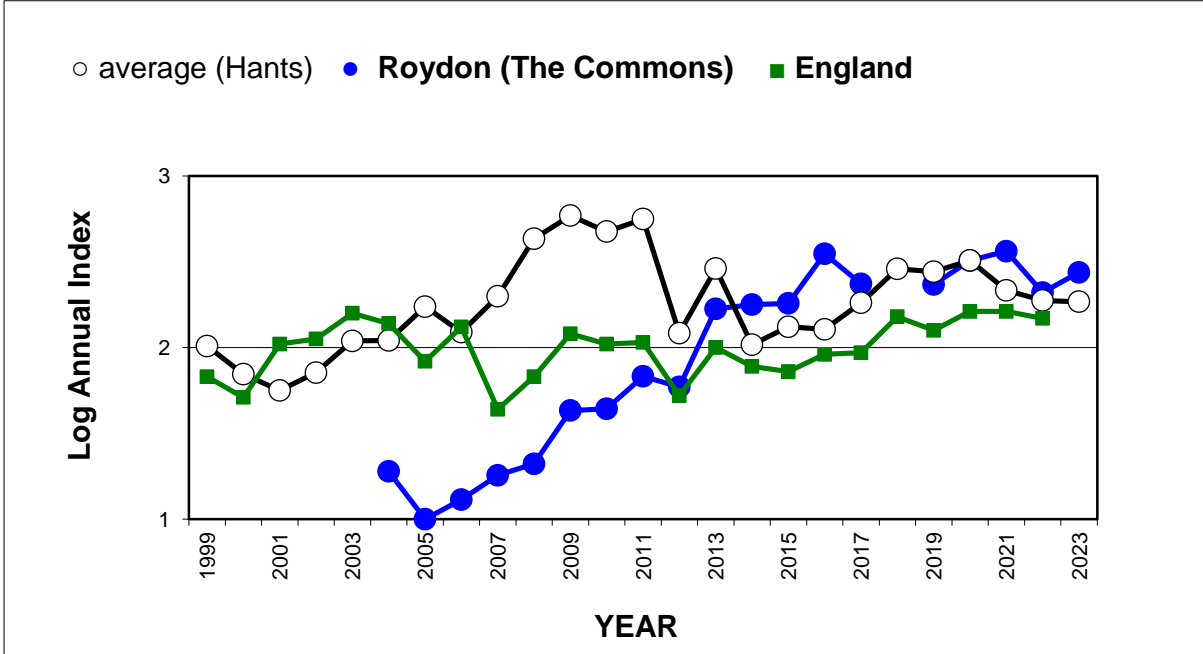

Peacock (*Aglais io*)

25 year butterfly species trends for Hampshire & Isle of Wight

Pearl-bordered Fritillary (*Boloria euphrosyne*)

25 year butterfly species trends for Hampshire & Isle of Wight

Purple Emperor (*Apatura iris*)

25 year butterfly species trends for Hampshire & Isle of Wight

Purple Hairstreak (*Favonius quercus*)

25 year butterfly species trends for Hampshire & Isle of Wight

Red Admiral (*Vanessa atalanta*)

25 year butterfly species trends for Hampshire & Isle of Wight

Ringlet (*Aphantopus hyperantus*)

25 year butterfly species trends for Hampshire & Isle of Wight

Silver-spotted Skipper (*Hesperia comma*)

25 year butterfly species trends for Hampshire & Isle of Wight

Silver-studded Blue (*Plebejus argus*)

25 year butterfly species trends for Hampshire & Isle of Wight

Silver-washed Fritillary (*Argynnis paphia*)

25 year butterfly species trends for Hampshire & Isle of Wight

Small Blue (*Cupido minimus*)

25 year butterfly species trends for Hampshire & Isle of Wight