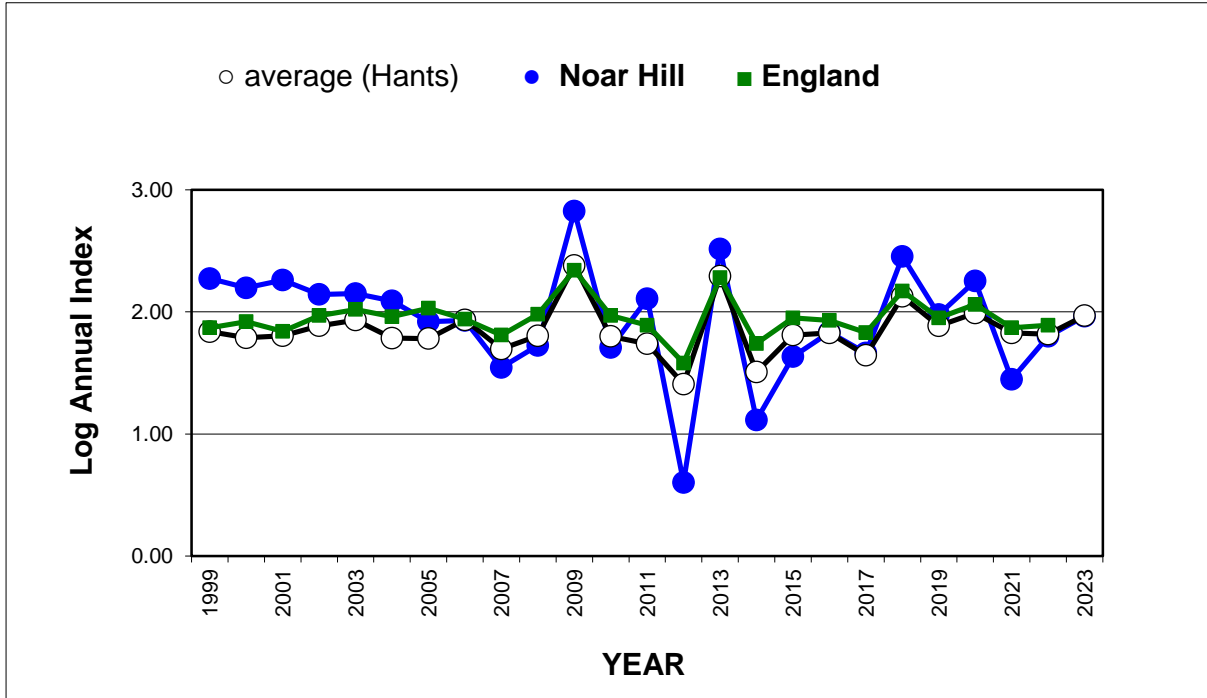

25 year butterfly species trends for Hampshire & Isle of Wight

Glanville Fritillary (*Melitaea cinxia*)

25 year butterfly species trends for Hampshire & Isle of Wight

Grayling (*Hipparchia semele*)

25 year butterfly species trends for Hampshire & Isle of Wight

Green Hairstreak (*Callophrys rubi*)

25 year butterfly species trends for Hampshire & Isle of Wight

Green-veined White (*Pieris napi*)

25 year butterfly species trends for Hampshire & Isle of Wight

Grizzled Skipper (*Pyrgus malvae*)

25 year butterfly species trends for Hampshire & Isle of Wight

Holly Blue (*Celastrina argiolus*)

25 year butterfly species trends for Hampshire & Isle of Wight

Large Skipper (*Ochlodes sylvanus*)

25 year butterfly species trends for Hampshire & Isle of Wight

Large White (*Pieris brassicae*)

25 year butterfly species trends for Hampshire & Isle of Wight

Marbled White (*Melanargia galathea*)

25 year butterfly species trends for Hampshire & Isle of Wight

Marsh Fritillary (*Euphydryas aurinia*)