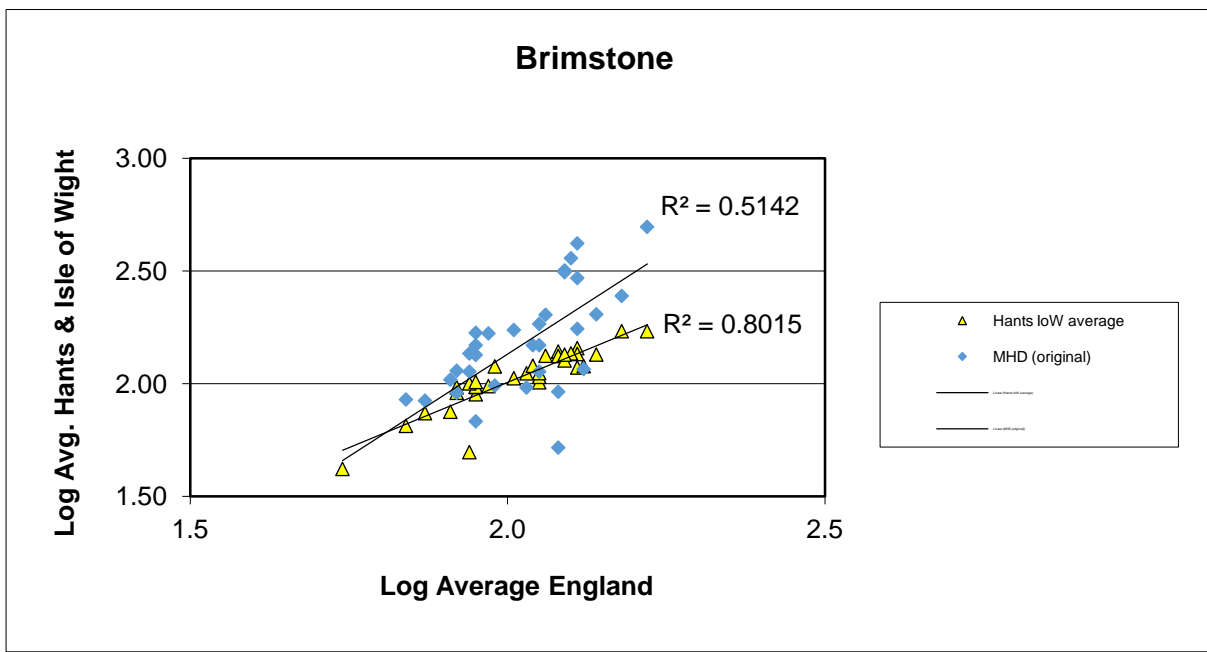

25 year butterfly species trends for Hampshire & Isle of Wight

Brimstone (*Gonepteryx rhamni*)

25 year butterfly species trends for Hampshire & Isle of Wight

Brown Argus (*Aricia agestis*)

25 year butterfly species trends for Hampshire & Isle of Wight

Brown Hairstreak (*Thecla betulae*)

25 year butterfly species trends for Hampshire & Isle of Wight

Clouded Yellow (*Colias croceus*)

25 year butterfly species trends for Hampshire & Isle of Wight

Comma (*Polygonia c-album*)