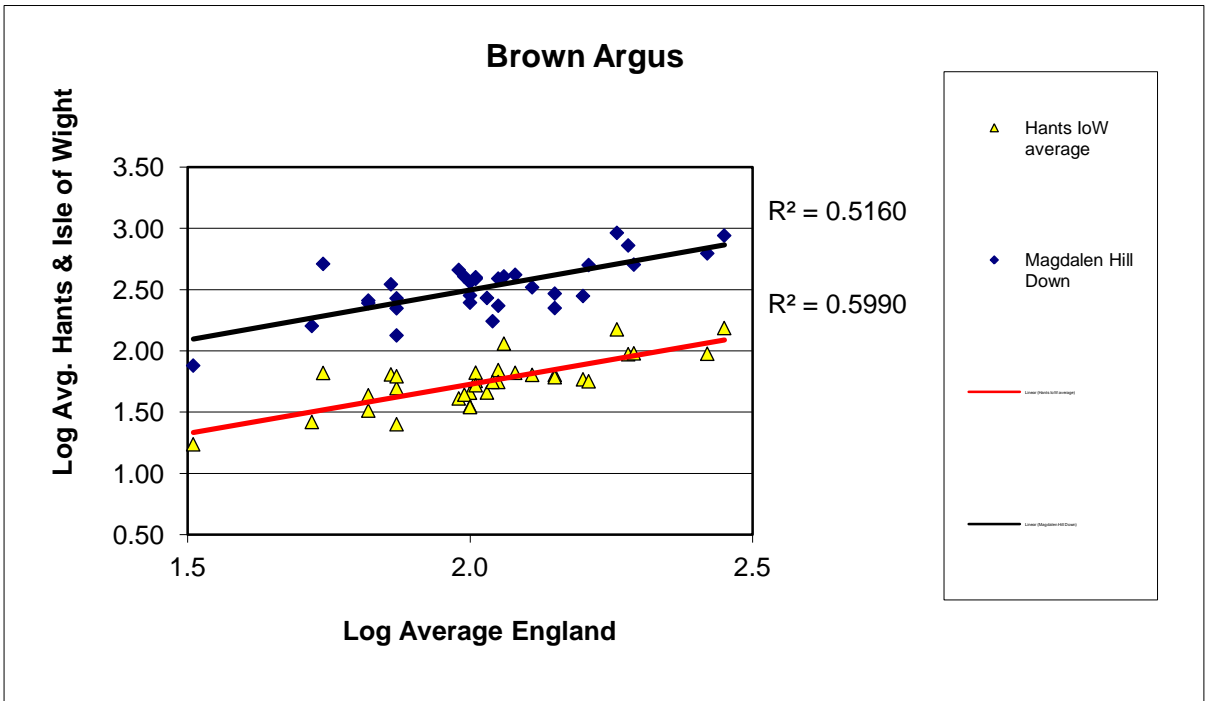

25 year butterfly species trends for Hampshire & Isle of Wight

Brimstone (*Gonepteryx rhamni*)

25 year butterfly species trends for Hampshire & Isle of Wight

Brown Argus (*Aricia agestis*)

25 year butterfly species trends for Hampshire & Isle of Wight

Brown Hairstreak (*Thecla betulae*)

25 year butterfly species trends for Hampshire & Isle of Wight

Clouded Yellow (*Colias croceus*)

25 year butterfly species trends for Hampshire & Isle of Wight

Comma (*Polygonia c-album*)