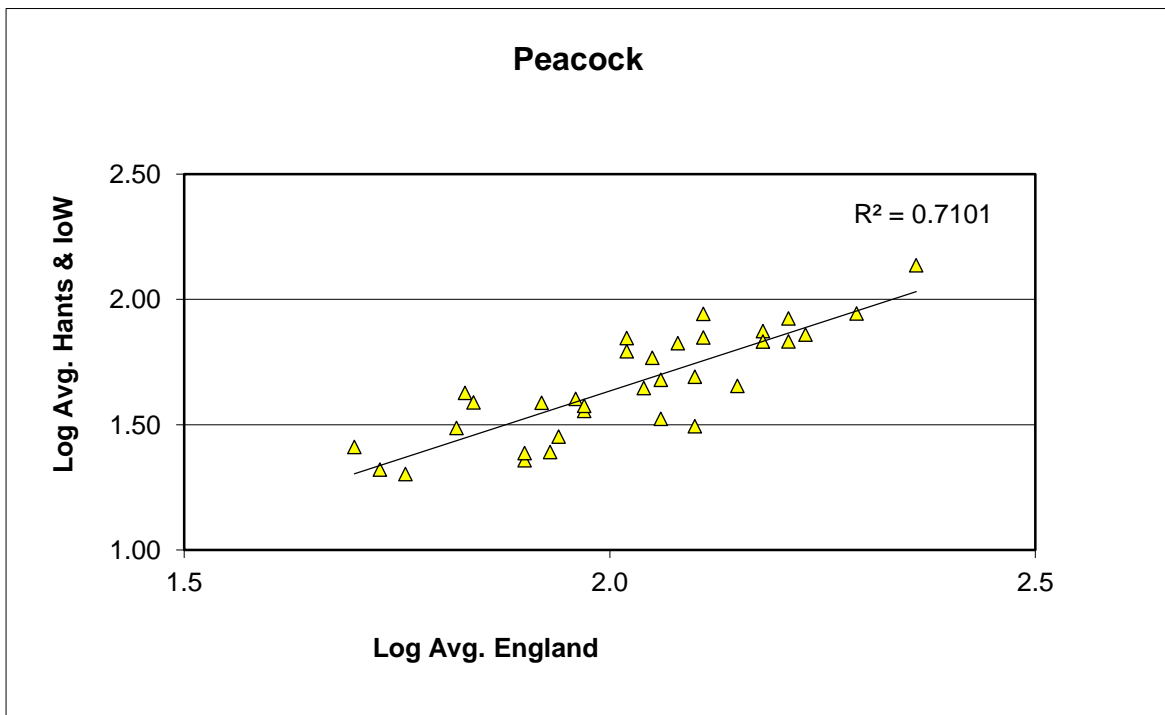

25 year butterfly species trends for Hampshire & Isle of Wight

Holly Blue (*Celastrina argiolus*)

25 year butterfly species trends for Hampshire & Isle of Wight

Large Skipper (*Ochlodes sylvanus*)

25 year butterfly species trends for Hampshire & Isle of Wight

25 year butterfly species trends for Hampshire & Isle of Wight

Orange Tip (*Anthocharis cardamines*)

25 year butterfly species trends for Hampshire & Isle of Wight

Painted Lady (*Vanessa cardui*)

25 year butterfly species trends for Hampshire & Isle of Wight

Peacock (*Aglais io*)

25 year butterfly species trends for Hampshire & Isle of Wight

Pearl-bordered Fritillary (*Boloria euphrosyne*)

25 year butterfly species trends for Hampshire & Isle of Wight

Purple Emperor (*Apatura iris*)