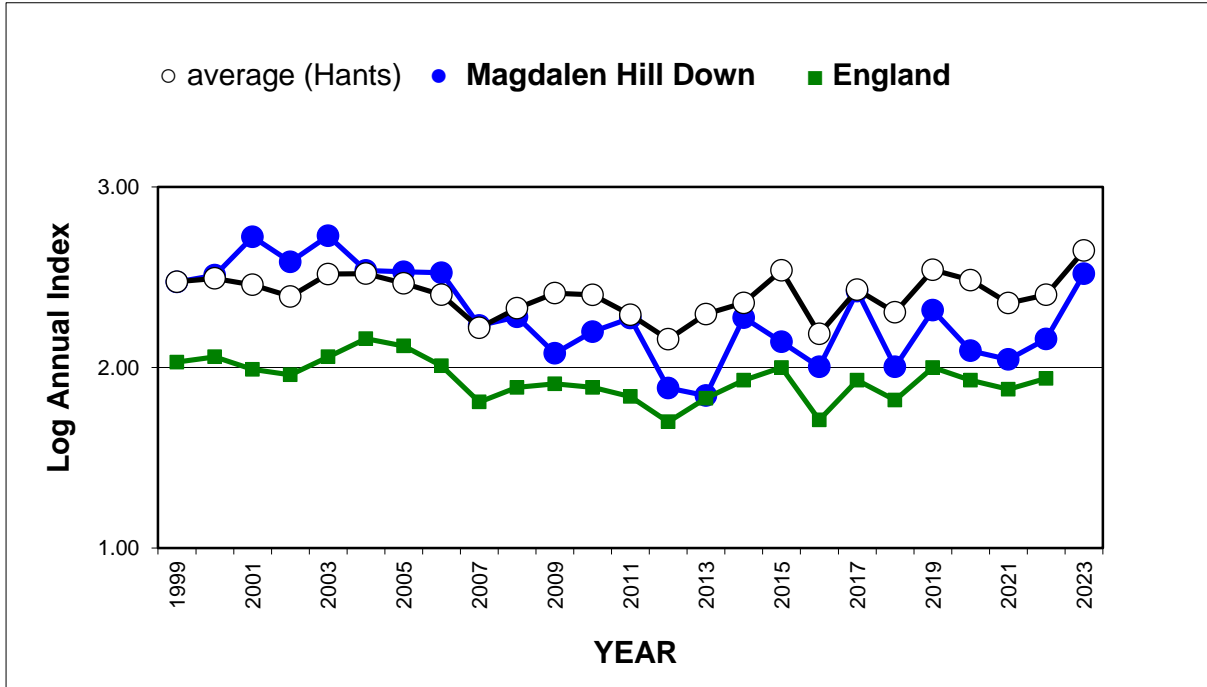

25 year butterfly species trends for Hampshire & Isle of Wight

Common Blue (*Polyommatus icarus*)

25 year butterfly species trends for Hampshire & Isle of Wight

Dark Green Fritillary (*Speyeria aglaja*)

25 year butterfly species trends for Hampshire & Isle of Wight

Dingy Skipper (*Erynnis tages*)

25 year butterfly species trends for Hampshire & Isle of Wight

Duke of Burgundy (*Hamearis lucina*)

25 year butterfly species trends for Hampshire & Isle of Wight

Gatekeeper (*Pyronia tithonus*)

25 year butterfly species trends for Hampshire & Isle of Wight

Glanville Fritillary (*Melitaea cinxia*)

25 year butterfly species trends for Hampshire & Isle of Wight

Grayling (*Hipparchia semele*)

25 year butterfly species trends for Hampshire & Isle of Wight

Green Hairstreak (*Callophrys rubi*)

25 year butterfly species trends for Hampshire & Isle of Wight

Green-veined White (*Pieris napi*)

25 year butterfly species trends for Hampshire & Isle of Wight

Grizzled Skipper (*Pyrgus malvae*)