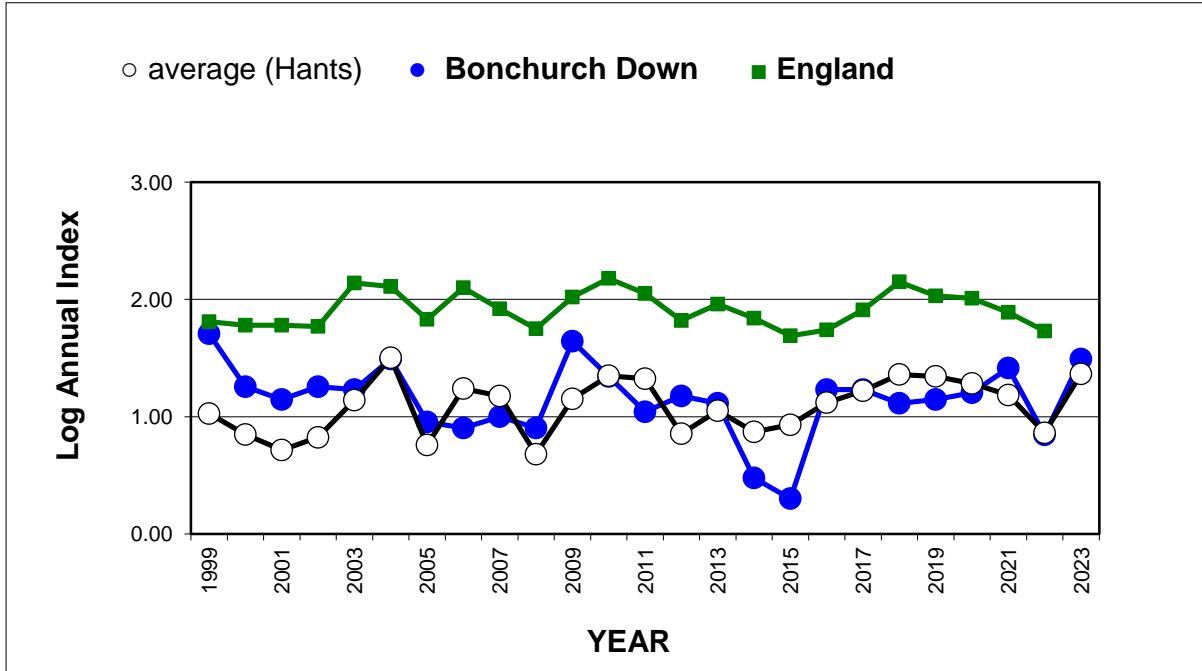

Ringlet (*Aphantopus hyperantus*)

25 year butterfly species trends for Hampshire & Isle of Wight

Silver-spotted Skipper (*Hesperia comma*)

25 year butterfly species trends for Hampshire & Isle of Wight

Silver-studded Blue (*Plebejus argus*)

25 year butterfly species trends for Hampshire & Isle of Wight

Silver-washed Fritillary (*Argynnis paphia*)

25 year butterfly species trends for Hampshire & Isle of Wight

Small Blue (*Cupido minimus*)

25 year butterfly species trends for Hampshire & Isle of Wight

Small Copper (*Lycaena phlaeas*)

25 year butterfly species trends for Hampshire & Isle of Wight

Small Heath (*Coenonympha pamphilus*)

25 year butterfly species trends for Hampshire & Isle of Wight

Small Pearl-bordered Fritillary (*Boloria selene*)

25 year butterfly species trends for Hampshire & Isle of Wight

Small Skipper (*Thymelicus sylvestris*) + Essex Skipper (*Thymelicus lineola*)

25 year butterfly species trends for Hampshire & Isle of Wight