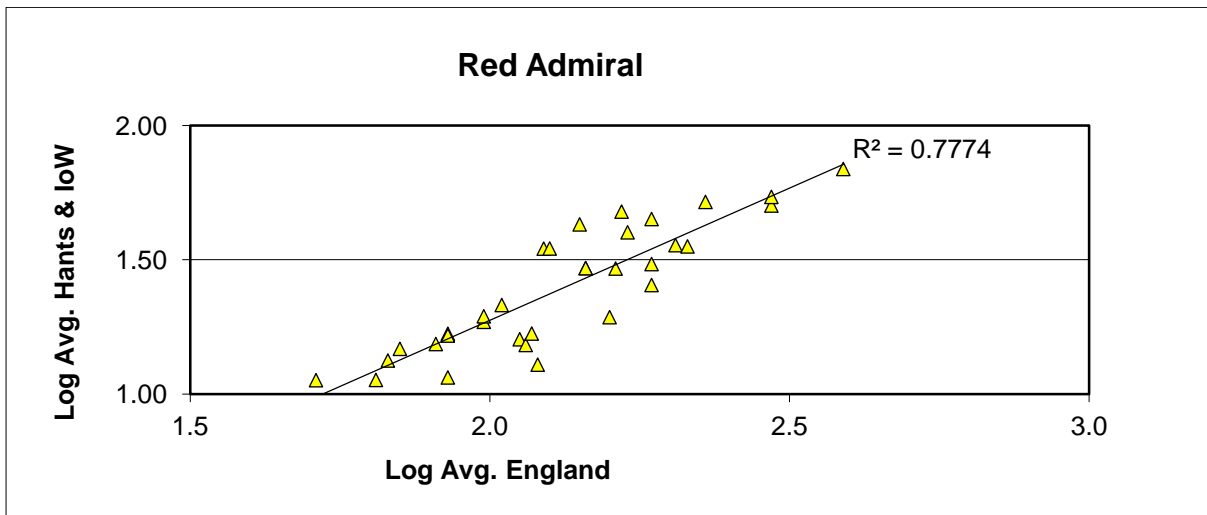

25 year butterfly species trends for Hampshire & Isle of Wight

Purple Hairstreak (*Favonius quercus*)

25 year butterfly species trends for Hampshire & Isle of Wight

Red Admiral (*Vanessa atalanta*)

25 year butterfly species trends for Hampshire & Isle of Wight

Ringlet (*Aphantopus hyperantus*)

25 year butterfly species trends for Hampshire & Isle of Wight

Silver-spotted Skipper (*Hesperia comma*)

25 year butterfly species trends for Hampshire & Isle of Wight

Silver-studded Blue (*Plebejus argus*)