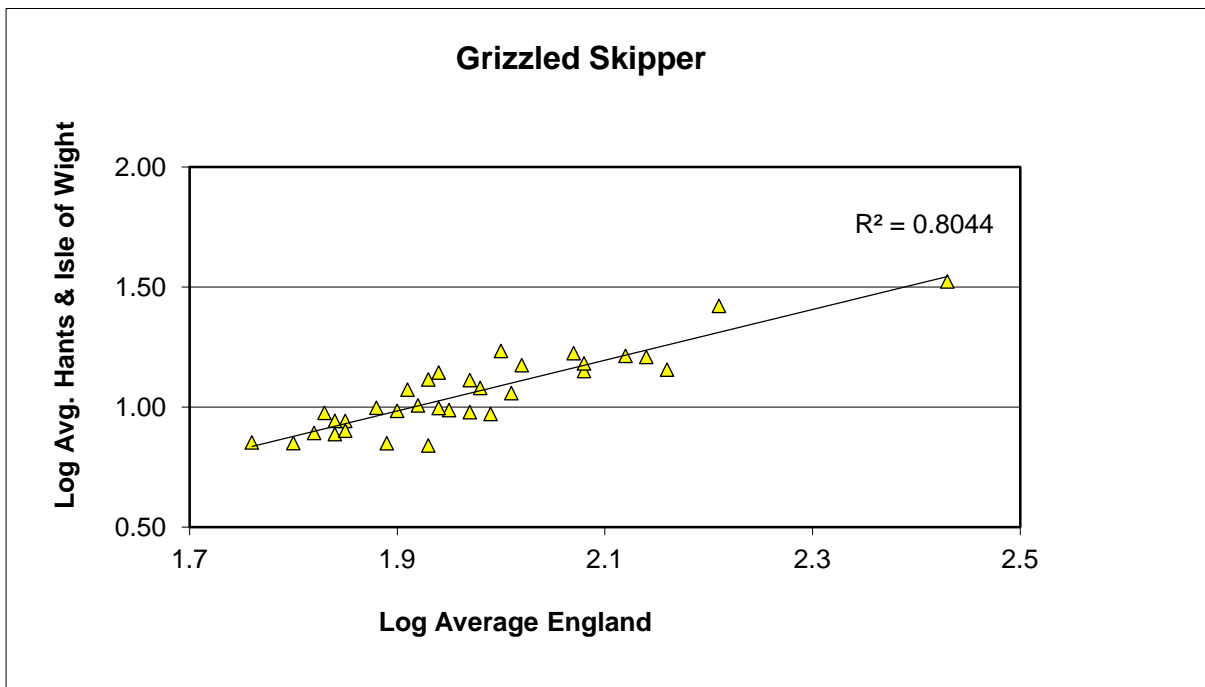

25 year butterfly species trends for Hampshire & Isle of Wight

Glanville Fritillary (*Melitaea cinxia*)

25 year butterfly species trends for Hampshire & Isle of Wight

Grayling (*Hipparchia semele*)

25 year butterfly species trends for Hampshire & Isle of Wight

Green Hairstreak (*Callophrys rubi*)

25 year butterfly species trends for Hampshire & Isle of Wight

Green-veined White (*Pieris napi*)

25 year butterfly species trends for Hampshire & Isle of Wight

Grizzled Skipper (*Pyrgus malvae*)

25 year butterfly species trends for Hampshire & Isle of Wight

Holly Blue (*Celastrina argiolus*)

25 year butterfly species trends for Hampshire & Isle of Wight

Large Skipper (*Ochlodes sylvanus*)

25 year butterfly species trends for Hampshire & Isle of Wight