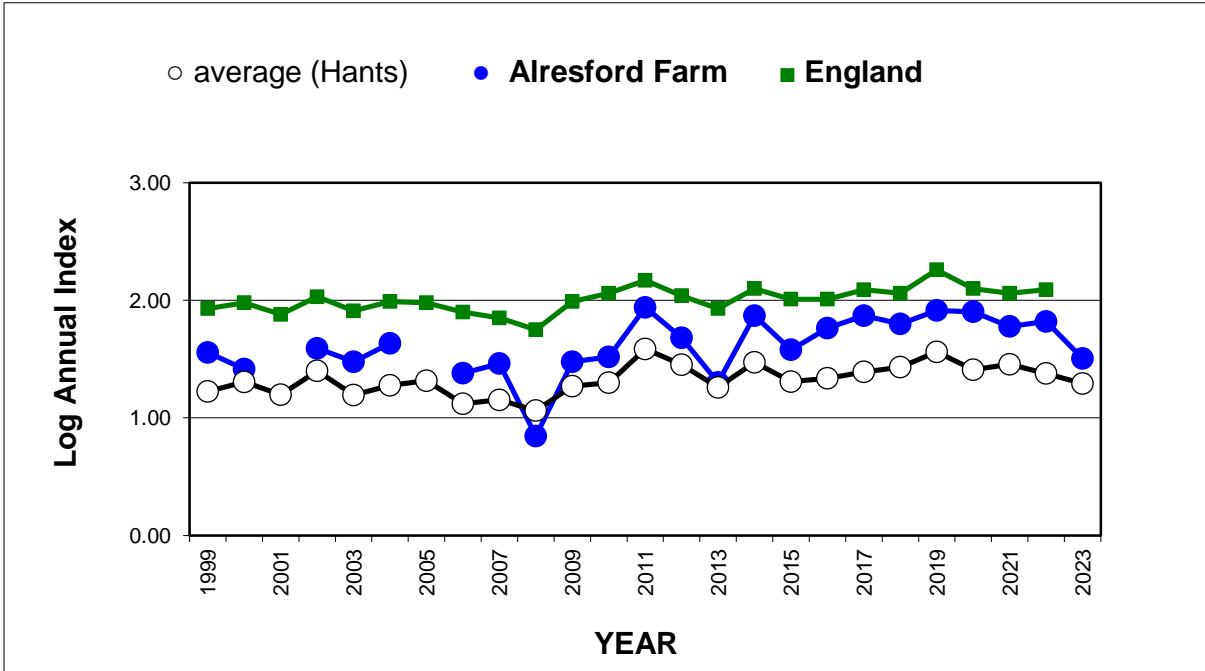

Green Hairstreak (*Callophrys rubi*)

25 year butterfly species trends for Hampshire & Isle of Wight

Green-veined White (*Pieris napi*)

25 year butterfly species trends for Hampshire & Isle of Wight

Grizzled Skipper (*Pyrgus malvae*)

25 year butterfly species trends for Hampshire & Isle of Wight

Holly Blue (*Celastrina argiolus*)

25 year butterfly species trends for Hampshire & Isle of Wight

Large Skipper (*Ochlodes sylvanus*)

25 year butterfly species trends for Hampshire & Isle of Wight

Large White (*Pieris brassicae*)

25 year butterfly species trends for Hampshire & Isle of Wight

Marbled White (*Melanargia galathea*)

25 year butterfly species trends for Hampshire & Isle of Wight

Marsh Fritillary (*Euphydryas aurinia*)

25 year butterfly species trends for Hampshire & Isle of Wight

Orange Tip (*Anthocharis cardamines*)

25 year butterfly species trends for Hampshire & Isle of Wight

Painted Lady (*Vanessa cardui*)

25 year butterfly species trends for Hampshire & Isle of Wight