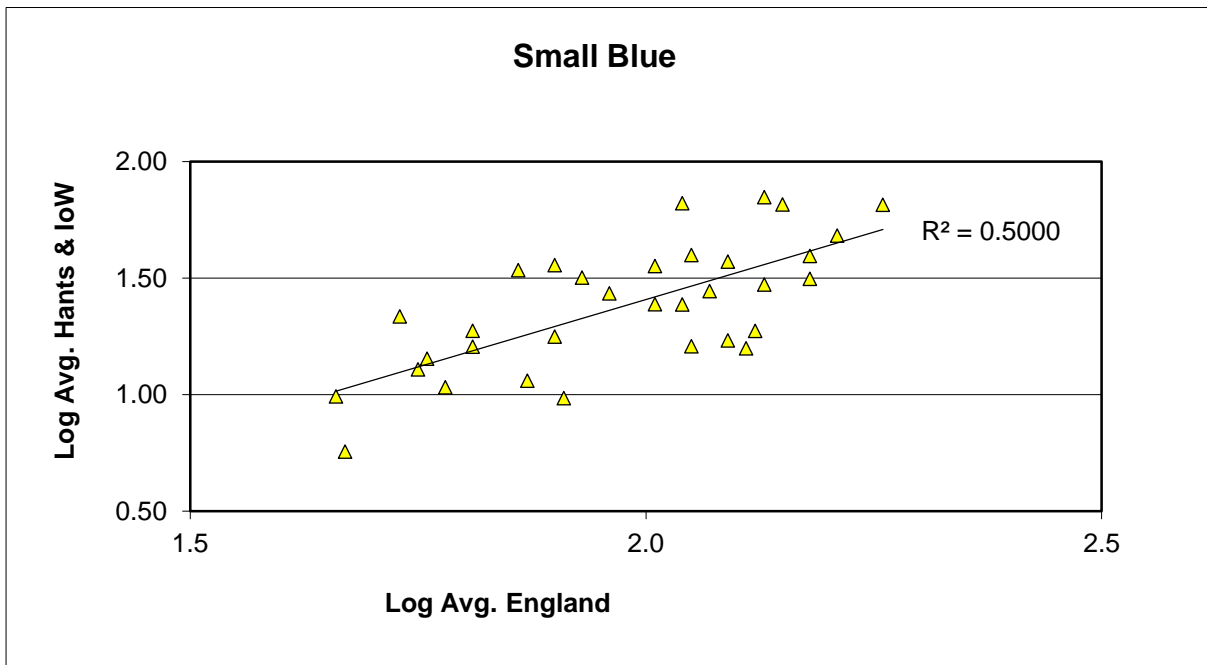

Ringlet (*Aphantopus hyperantus*)

25 year butterfly species trends for Hampshire & Isle of Wight

Silver-spotted Skipper (*Hesperia comma*)

25 year butterfly species trends for Hampshire & Isle of Wight

Silver-studded Blue (*Plebejus argus*)

25 year butterfly species trends for Hampshire & Isle of Wight

Silver-washed Fritillary (*Argynnis paphia*)

25 year butterfly species trends for Hampshire & Isle of Wight

Small Blue (*Cupido minimus*)

25 year butterfly species trends for Hampshire & Isle of Wight

Small Copper (*Lycaena phlaeas*)

25 year butterfly species trends for Hampshire & Isle of Wight

Small Heath (*Coenonympha pamphilus*)

25 year butterfly species trends for Hampshire & Isle of Wight

Small Pearl-bordered Fritillary (*Boloria selene*)

25 year butterfly species trends for Hampshire & Isle of Wight

Small Skipper (*Thymelicus sylvestris*) + Essex Skipper (*Thymelicus lineola*)

25 year butterfly species trends for Hampshire & Isle of Wight