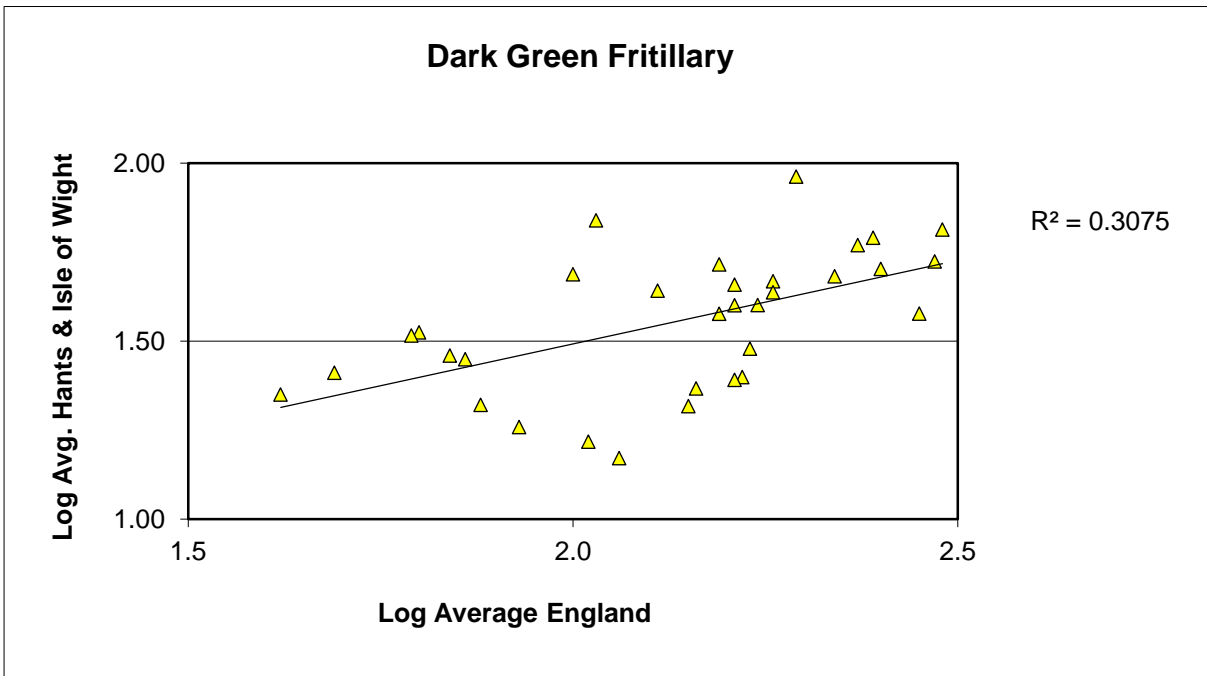

Brown Hairstreak (*Thecla betulae*)

25 year butterfly species trends for Hampshire & Isle of Wight

Clouded Yellow (*Colias croceus*)

25 year butterfly species trends for Hampshire & Isle of Wight

Comma (*Polygonia c-album*)

25 year butterfly species trends for Hampshire & Isle of Wight

Common Blue (*Polyommatus icarus*)

25 year butterfly species trends for Hampshire & Isle of Wight

Dark Green Fritillary (*Speyeria aglaja*)

25 year butterfly species trends for Hampshire & Isle of Wight

Dingy Skipper (*Erynnis tages*)

25 year butterfly species trends for Hampshire & Isle of Wight

Duke of Burgundy (*Hamearis lucina*)

25 year butterfly species trends for Hampshire & Isle of Wight

Gatekeeper (*Pyronia tithonus*)