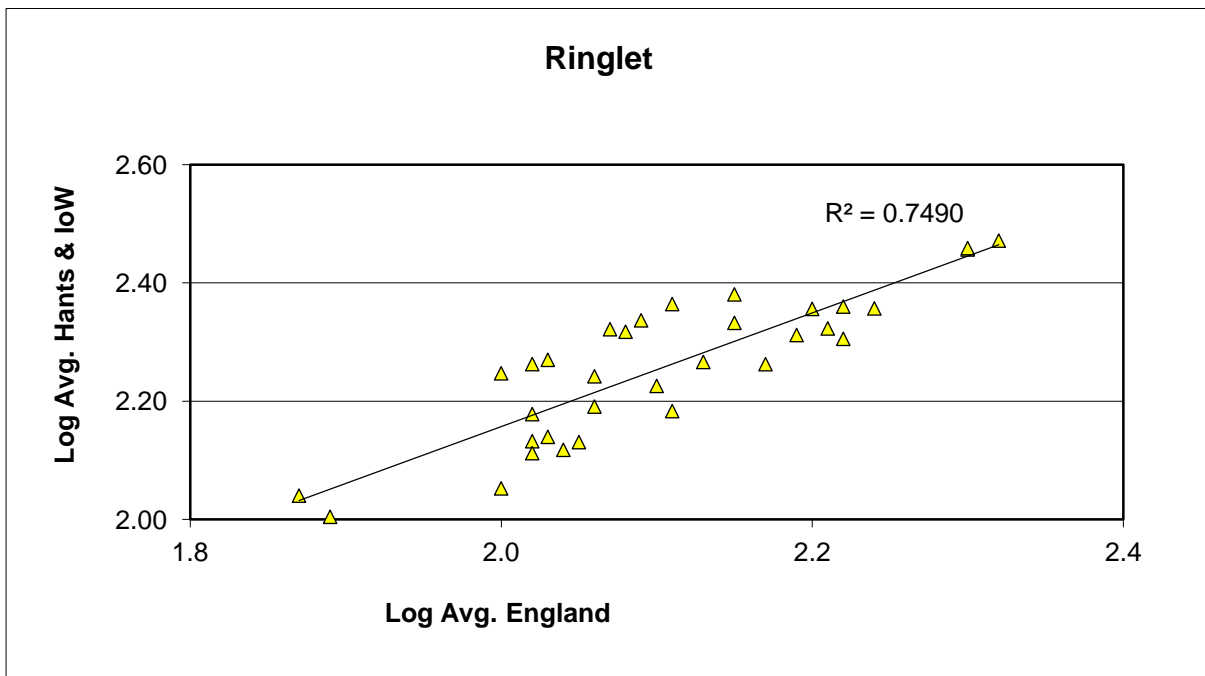

Peacock (*Aglais io*)

25 year butterfly species trends for Hampshire & Isle of Wight

Pearl-bordered Fritillary (*Boloria euphrosyne*)

25 year butterfly species trends for Hampshire & Isle of Wight

Purple Emperor (*Apatura iris*)

25 year butterfly species trends for Hampshire & Isle of Wight

Purple Hairstreak (*Favonius quercus*)

25 year butterfly species trends for Hampshire & Isle of Wight

Red Admiral (*Vanessa atalanta*)

25 year butterfly species trends for Hampshire & Isle of Wight

Ringlet (*Aphantopus hyperantus*)

25 year butterfly species trends for Hampshire & Isle of Wight

Silver-spotted Skipper (*Hesperia comma*)

25 year butterfly species trends for Hampshire & Isle of Wight

Silver-studded Blue (*Plebejus argus*)