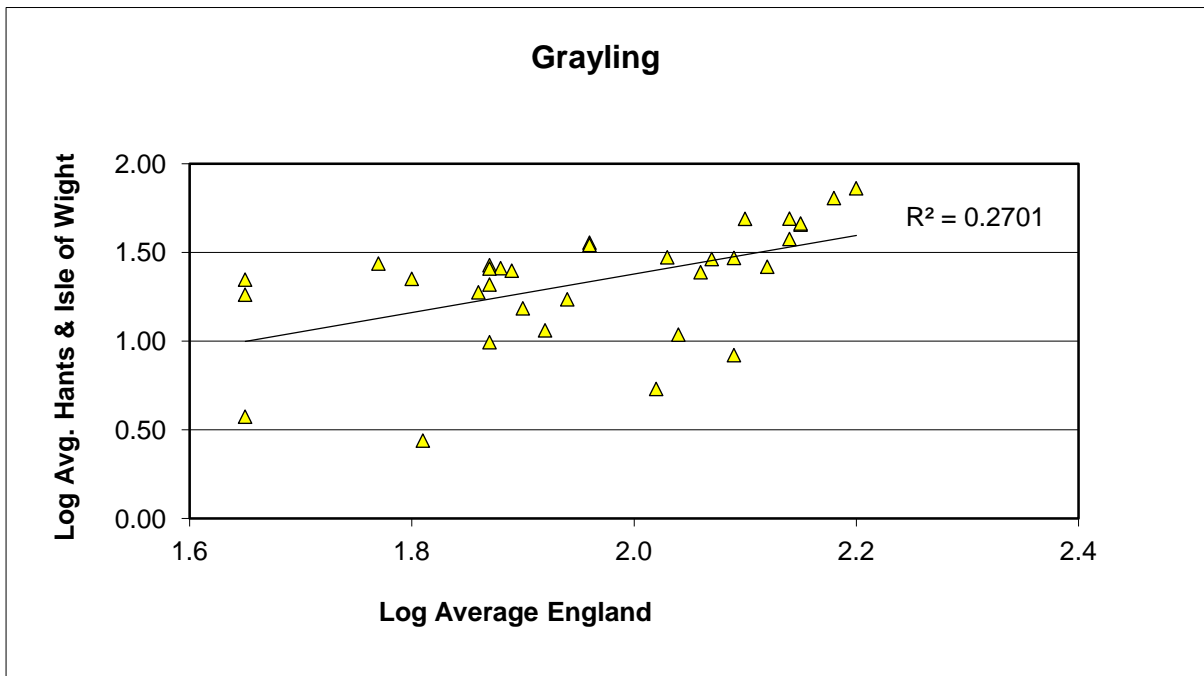

Dingy Skipper (*Erynnis tages*)

25 year butterfly species trends for Hampshire & Isle of Wight

Duke of Burgundy (*Hamearis lucina*)

25 year butterfly species trends for Hampshire & Isle of Wight

Gatekeeper (*Pyronia tithonus*)

25 year butterfly species trends for Hampshire & Isle of Wight

Glanville Fritillary (*Melitaea cinxia*)

25 year butterfly species trends for Hampshire & Isle of Wight

Grayling (*Hipparchia semele*)

25 year butterfly species trends for Hampshire & Isle of Wight

Green Hairstreak (*Callophrys rubi*)

25 year butterfly species trends for Hampshire & Isle of Wight

Green-veined White (*Pieris napi*)

25 year butterfly species trends for Hampshire & Isle of Wight

Grizzled Skipper (*Pyrgus malvae*)

25 year butterfly species trends for Hampshire & Isle of Wight

Holly Blue (*Celastrina argiolus*)

25 year butterfly species trends for Hampshire & Isle of Wight

Large Skipper (*Ochlodes sylvanus*)

25 year butterfly species trends for Hampshire & Isle of Wight