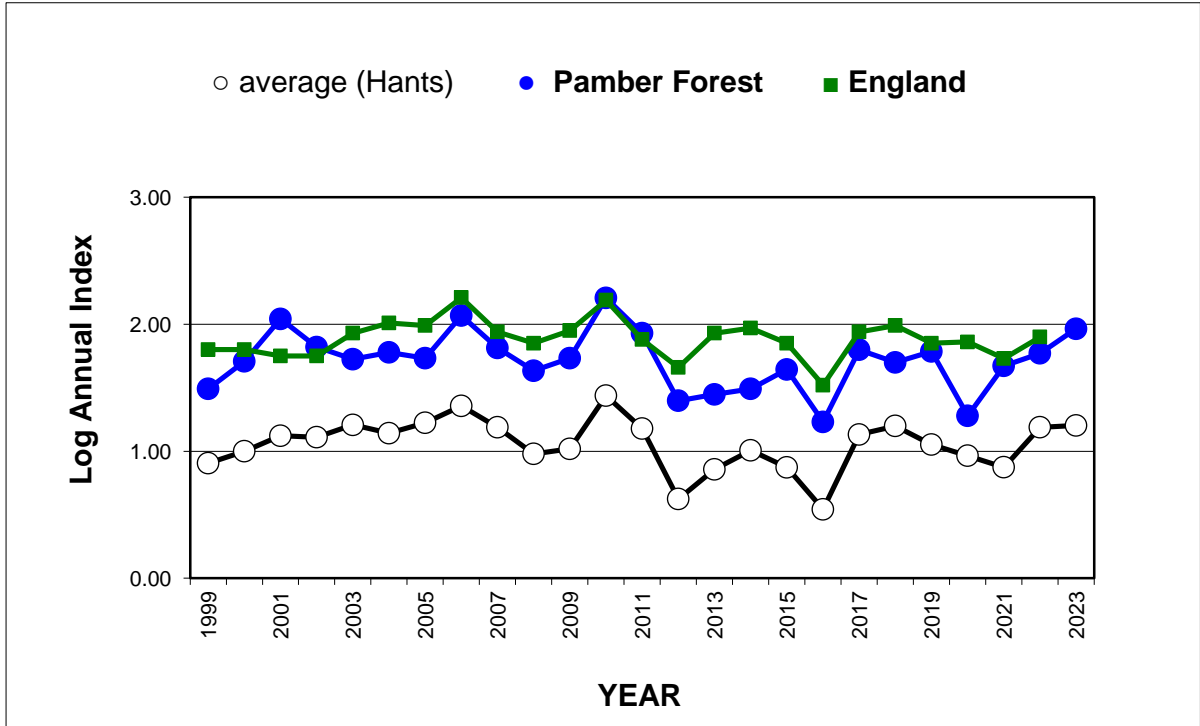

25 year butterfly species trends for Hampshire & Isle of Wight

Small Skipper (*Thymelicus sylvestris*) + Essex Skipper (*Thymelicus lineola*)

25 year butterfly species trends for Hampshire & Isle of Wight

Small Tortoiseshell (*Aglais urticae*)

25 year butterfly species trends for Hampshire & Isle of Wight

Small White (*Pieris rapae*)

25 year butterfly species trends for Hampshire & Isle of Wight

Speckled Wood (*Pararge aegeria*)

25 year butterfly species trends for Hampshire & Isle of Wight

Wall (*Lasiommata megera*)

25 year butterfly species trends for Hampshire & Isle of Wight

White Admiral (*Limenitis camilla*)

25 year butterfly species trends for Hampshire & Isle of Wight

White-letter Hairstreak (*Satyrrium w-album*)