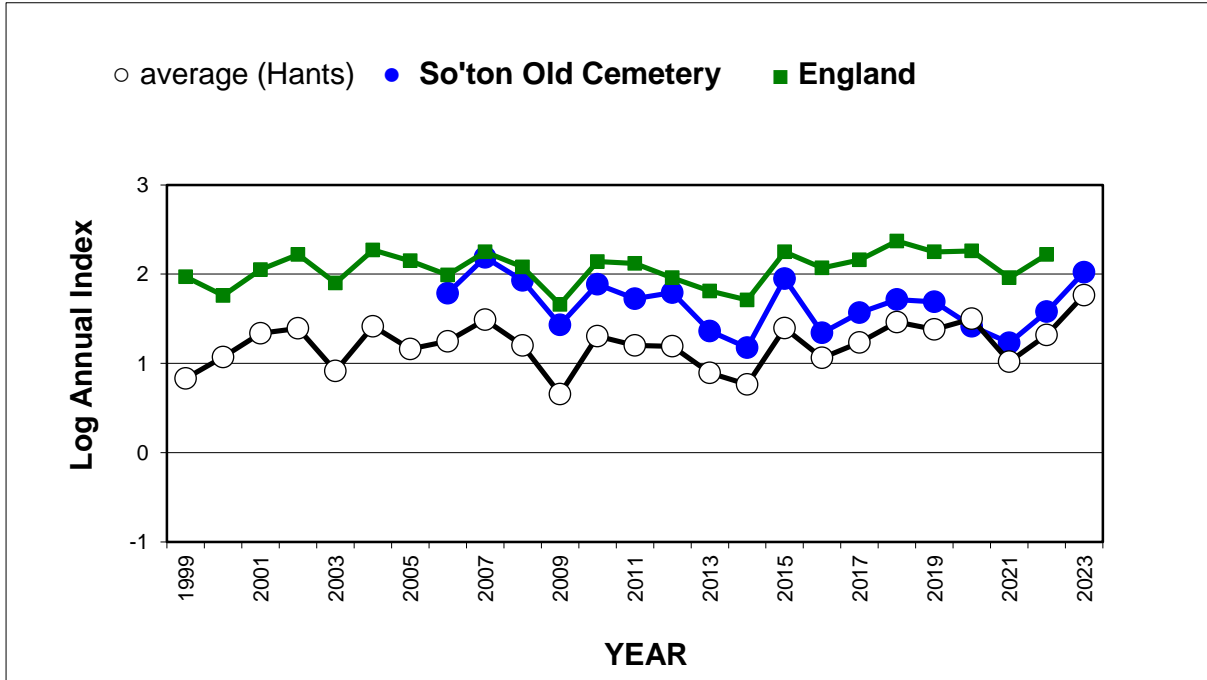

25 year butterfly species trends for Hampshire & Isle of Wight

Glanville Fritillary (*Melitaea cinxia*)

25 year butterfly species trends for Hampshire & Isle of Wight

Grayling (*Hipparchia semele*)

25 year butterfly species trends for Hampshire & Isle of Wight

Green Hairstreak (*Callophrys rubi*)

25 year butterfly species trends for Hampshire & Isle of Wight

Green-veined White (*Pieris napi*)

25 year butterfly species trends for Hampshire & Isle of Wight

Grizzled Skipper (*Pyrgus malvae*)

25 year butterfly species trends for Hampshire & Isle of Wight

Holly Blue (*Celastrina argiolus*)

25 year butterfly species trends for Hampshire & Isle of Wight

Large Skipper (*Ochlodes sylvanus*)

25 year butterfly species trends for Hampshire & Isle of Wight