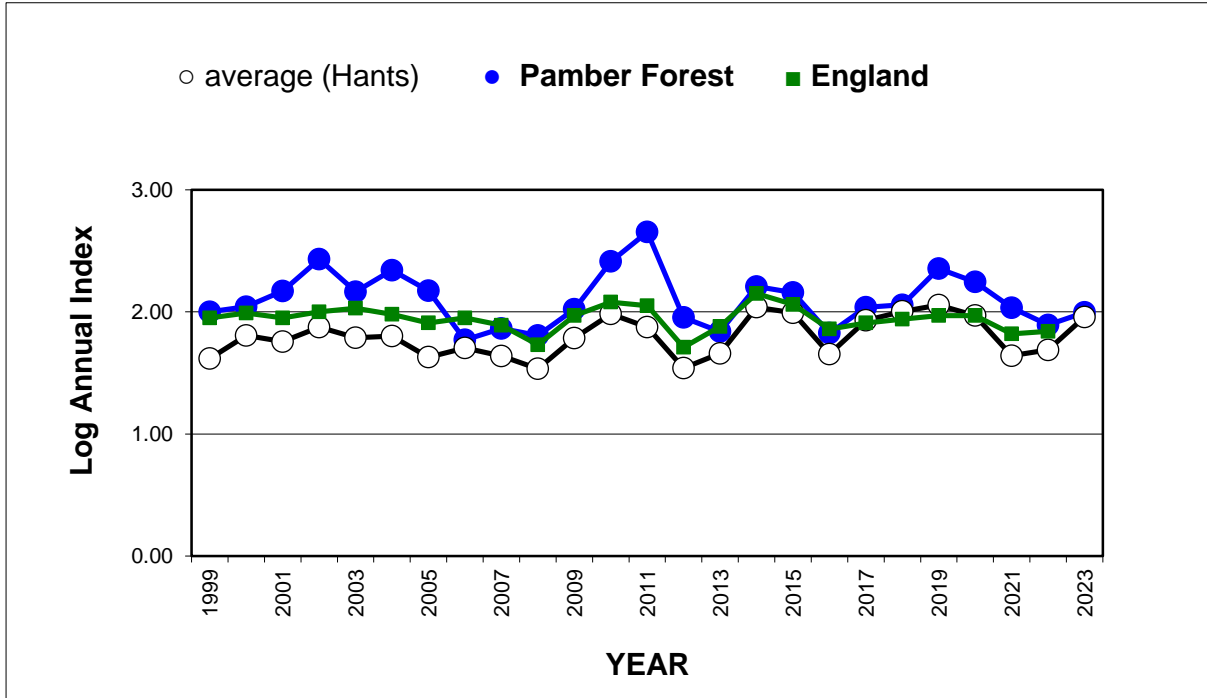

25 year butterfly species trends for Hampshire & Isle of Wight

Glanville Fritillary (*Melitaea cinxia*)

25 year butterfly species trends for Hampshire & Isle of Wight

Grayling (*Hipparchia semele*)

25 year butterfly species trends for Hampshire & Isle of Wight

Green Hairstreak (*Callophrys rubi*)

25 year butterfly species trends for Hampshire & Isle of Wight

Green-veined White (*Pieris napi*)

25 year butterfly species trends for Hampshire & Isle of Wight

Grizzled Skipper (*Pyrgus malvae*)

25 year butterfly species trends for Hampshire & Isle of Wight

Holly Blue (*Celastrina argiolus*)

25 year butterfly species trends for Hampshire & Isle of Wight

Large Skipper (*Ochlodes sylvanus*)

25 year butterfly species trends for Hampshire & Isle of Wight

Large White (*Pieris brassicae*)

25 year butterfly species trends for Hampshire & Isle of Wight

Marbled White (*Melanargia galathea*)

25 year butterfly species trends for Hampshire & Isle of Wight

Marsh Fritillary (*Euphydryas aurinia*)