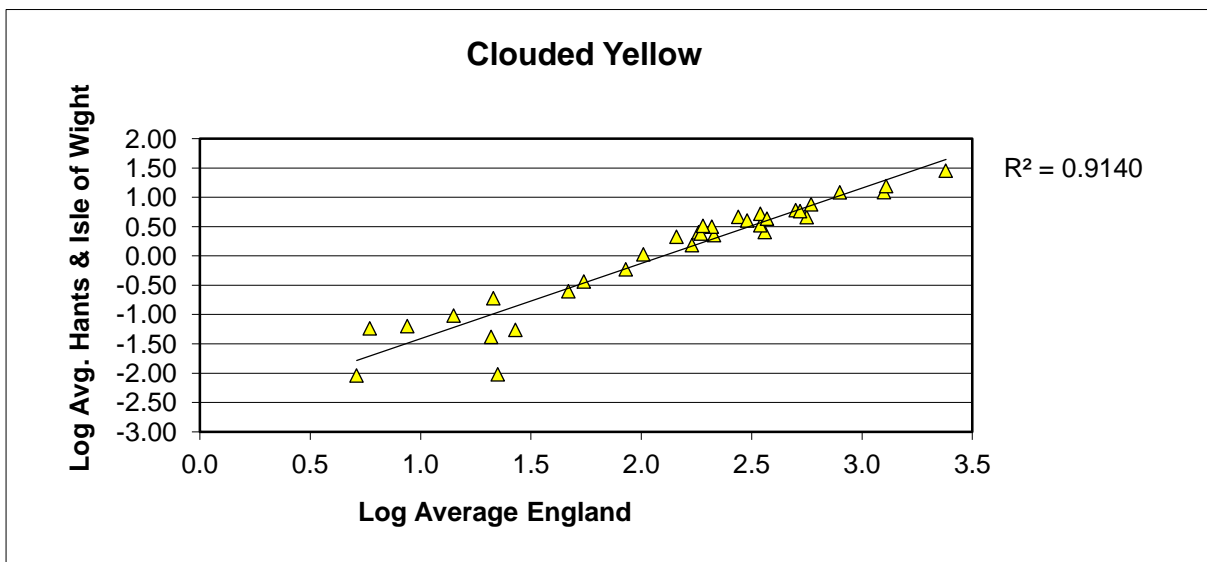

Brown Hairstreak (*Thecla betulae*)

25 year butterfly species trends for Hampshire & Isle of Wight

Clouded Yellow (*Colias croceus*)

25 year butterfly species trends for Hampshire & Isle of Wight

Comma (*Polygonia c-album*)