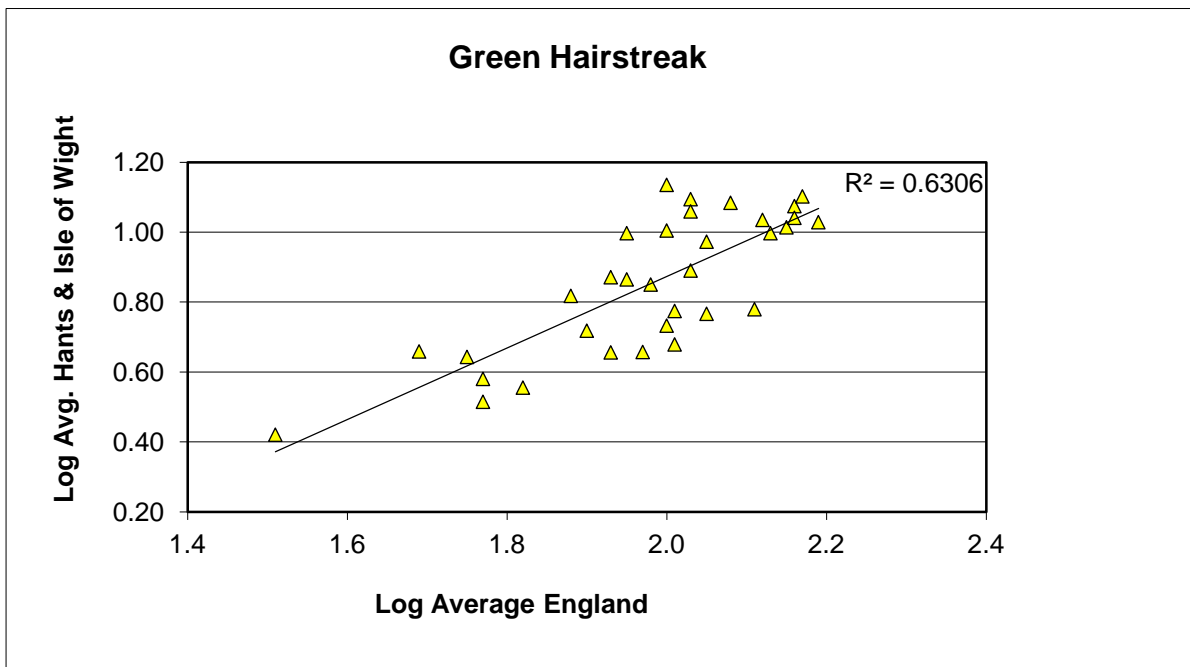

Dingy Skipper (*Erynnis tages*)

25 year butterfly species trends for Hampshire & Isle of Wight

Duke of Burgundy (*Hamearis lucina*)

25 year butterfly species trends for Hampshire & Isle of Wight

Gatekeeper (*Pyronia tithonus*)

25 year butterfly species trends for Hampshire & Isle of Wight

Glanville Fritillary (*Melitaea cinxia*)

25 year butterfly species trends for Hampshire & Isle of Wight

Grayling (*Hipparchia semele*)

25 year butterfly species trends for Hampshire & Isle of Wight

Green Hairstreak (*Callophrys rubi*)

25 year butterfly species trends for Hampshire & Isle of Wight

Green-veined White (*Pieris napi*)

25 year butterfly species trends for Hampshire & Isle of Wight

Grizzled Skipper (*Pyrgus malvae*)

25 year butterfly species trends for Hampshire & Isle of Wight

Holly Blue (*Celastrina argiolus*)

25 year butterfly species trends for Hampshire & Isle of Wight

Large Skipper (*Ochlodes sylvanus*)

25 year butterfly species trends for Hampshire & Isle of Wight