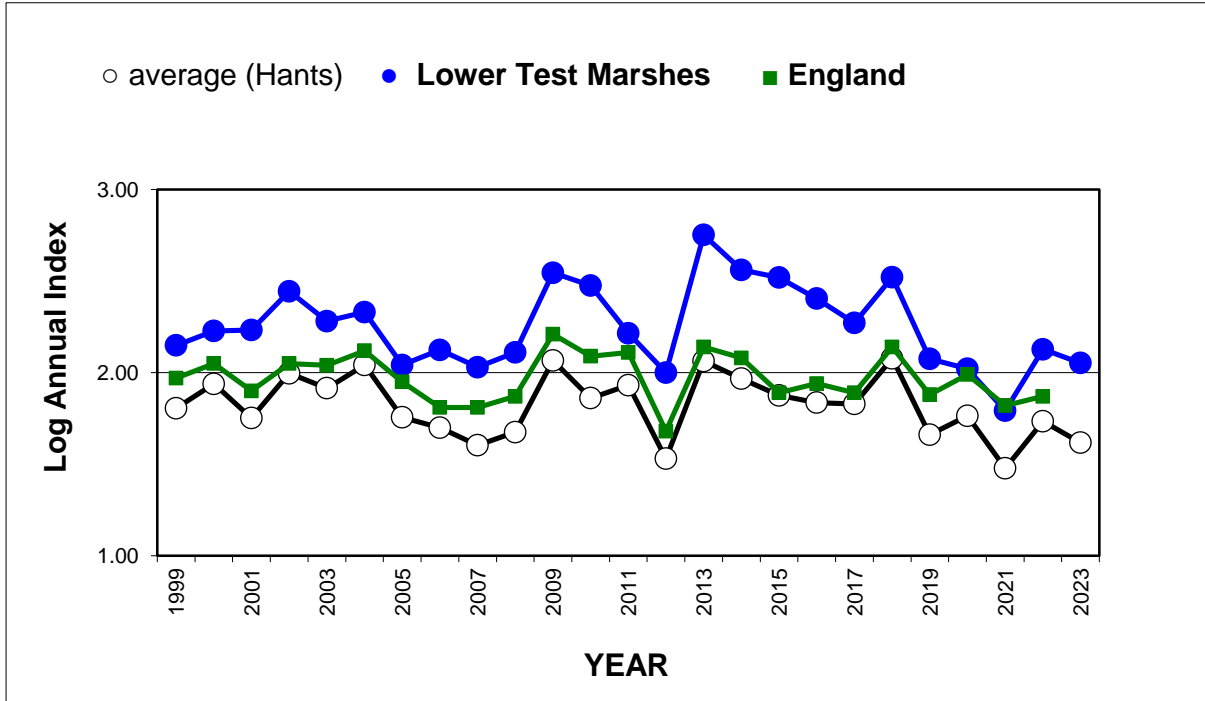

Dingy Skipper (*Erynnis tages*)

25 year butterfly species trends for Hampshire & Isle of Wight

Duke of Burgundy (*Hamearis lucina*)

25 year butterfly species trends for Hampshire & Isle of Wight

Gatekeeper (*Pyronia tithonus*)

25 year butterfly species trends for Hampshire & Isle of Wight

Glanville Fritillary (*Melitaea cinxia*)

25 year butterfly species trends for Hampshire & Isle of Wight

Grayling (*Hipparchia semele*)

25 year butterfly species trends for Hampshire & Isle of Wight

Green Hairstreak (*Callophrys rubi*)

25 year butterfly species trends for Hampshire & Isle of Wight

Green-veined White (*Pieris napi*)

25 year butterfly species trends for Hampshire & Isle of Wight

Grizzled Skipper (*Pyrgus malvae*)

25 year butterfly species trends for Hampshire & Isle of Wight

Holly Blue (*Celastrina argiolus*)

25 year butterfly species trends for Hampshire & Isle of Wight

Large Skipper (*Ochlodes sylvanus*)

25 year butterfly species trends for Hampshire & Isle of Wight