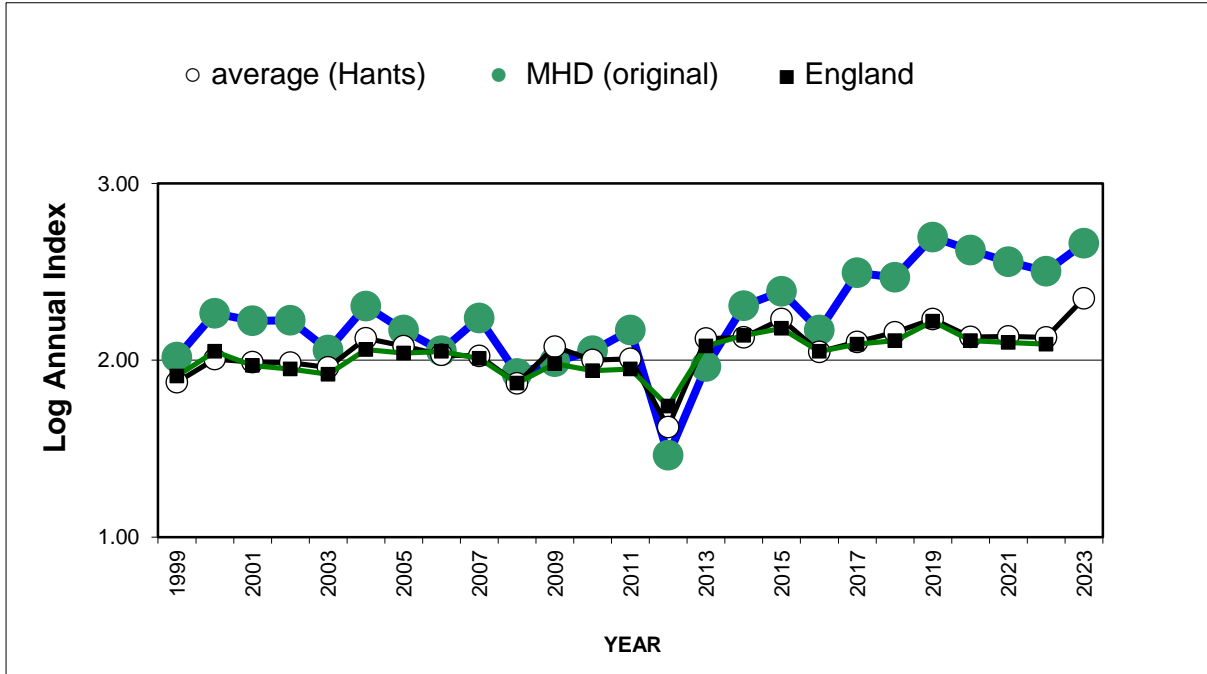

25 year butterfly species trends for Hampshire & Isle of Wight

Brimstone (*Gonepteryx rhamni*)

25 year butterfly species trends for Hampshire & Isle of Wight

Brown Argus (*Aricia agestis*)

25 year butterfly species trends for Hampshire & Isle of Wight

Brown Hairstreak (*Thecla betulae*)

25 year butterfly species trends for Hampshire & Isle of Wight

Clouded Yellow (*Colias croceus*)

25 year butterfly species trends for Hampshire & Isle of Wight

Comma (*Polygonia c-album*)