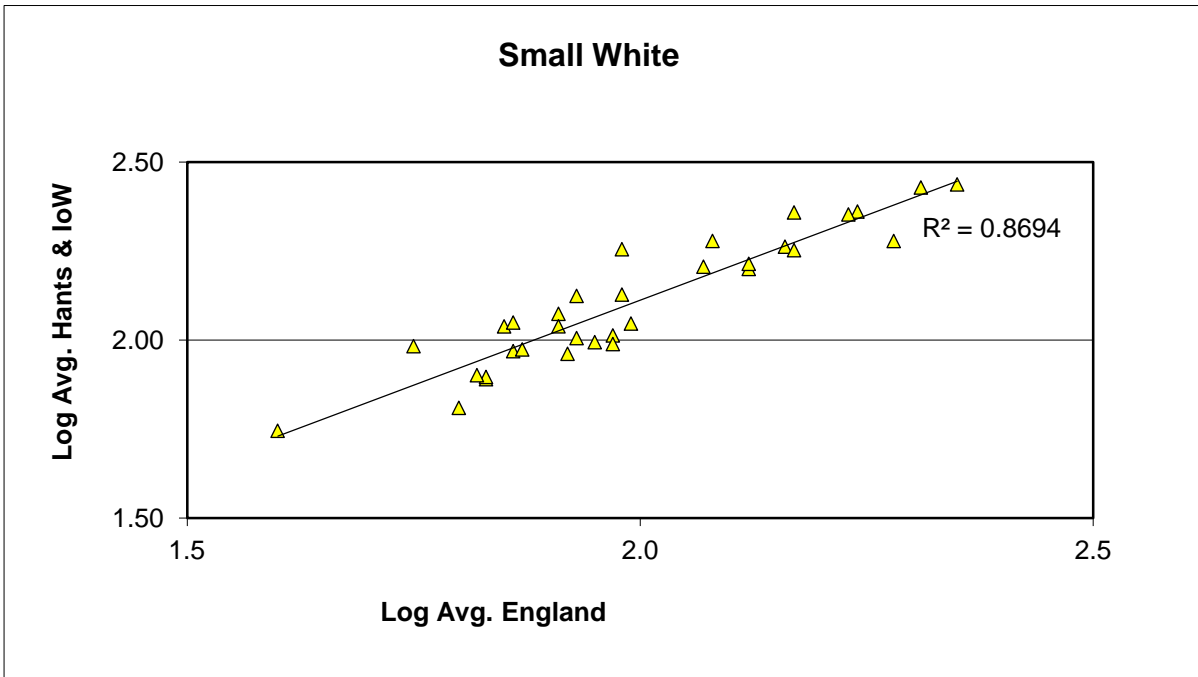

Small Copper (*Lycaena phlaeas*)

25 year butterfly species trends for Hampshire & Isle of Wight

Small Heath (*Coenonympha pamphilus*)

25 year butterfly species trends for Hampshire & Isle of Wight

Small Pearl-bordered Fritillary (*Boloria selene*)

25 year butterfly species trends for Hampshire & Isle of Wight

Small Skipper (*Thymelicus sylvestris*) + Essex Skipper (*Thymelicus lineola*)

25 year butterfly species trends for Hampshire & Isle of Wight

Small Tortoiseshell (*Aglais urticae*)

25 year butterfly species trends for Hampshire & Isle of Wight

Small White (*Pieris rapae*)

25 year butterfly species trends for Hampshire & Isle of Wight

Speckled Wood (*Pararge aegeria*)

25 year butterfly species trends for Hampshire & Isle of Wight

Wall (*Lasiommata megera*)

25 year butterfly species trends for Hampshire & Isle of Wight

White Admiral (*Limenitis camilla*)

25 year butterfly species trends for Hampshire & Isle of Wight