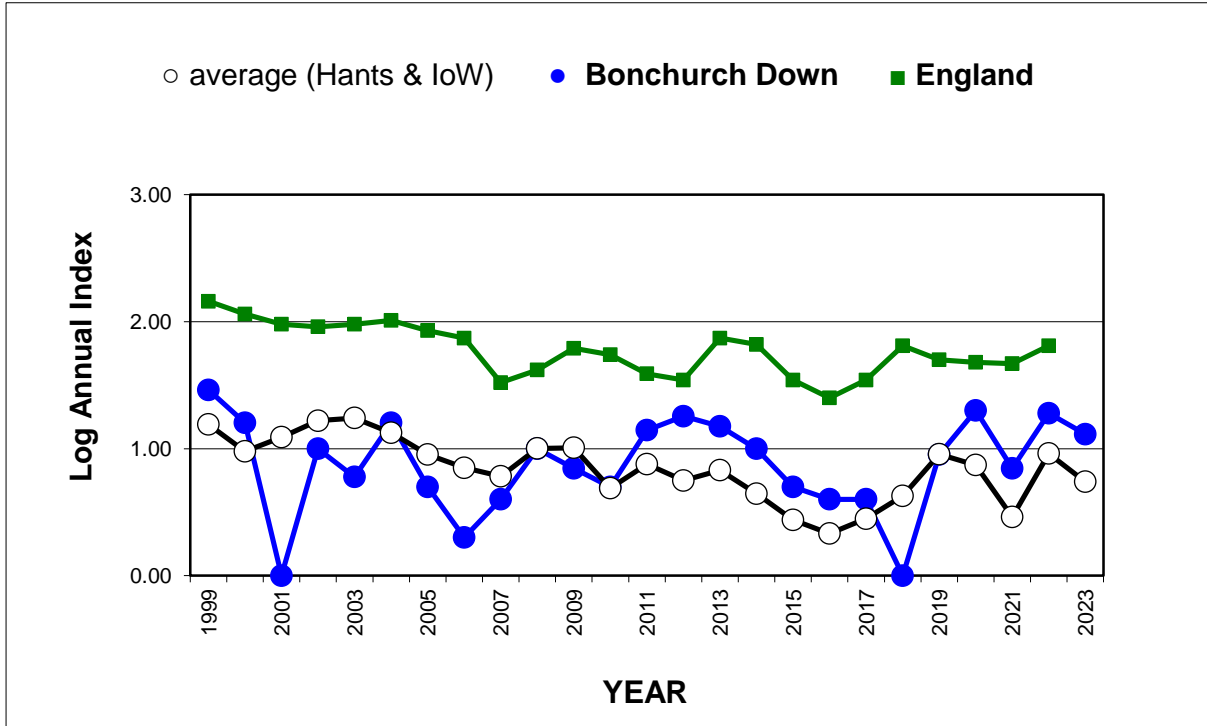

Small Copper (*Lycaena phlaeas*)

25 year butterfly species trends for Hampshire & Isle of Wight

Small Heath (*Coenonympha pamphilus*)

25 year butterfly species trends for Hampshire & Isle of Wight

Small Pearl-bordered Fritillary (*Boloria selene*)

25 year butterfly species trends for Hampshire & Isle of Wight

Small Skipper (*Thymelicus sylvestris*) + Essex Skipper (*Thymelicus lineola*)

25 year butterfly species trends for Hampshire & Isle of Wight

Small Tortoiseshell (*Aglais urticae*)

25 year butterfly species trends for Hampshire & Isle of Wight

Small White (*Pieris rapae*)

25 year butterfly species trends for Hampshire & Isle of Wight

Speckled Wood (*Pararge aegeria*)

25 year butterfly species trends for Hampshire & Isle of Wight

Wall (*Lasiommata megera*)

25 year butterfly species trends for Hampshire & Isle of Wight

White Admiral (*Limenitis camilla*)

25 year butterfly species trends for Hampshire & Isle of Wight