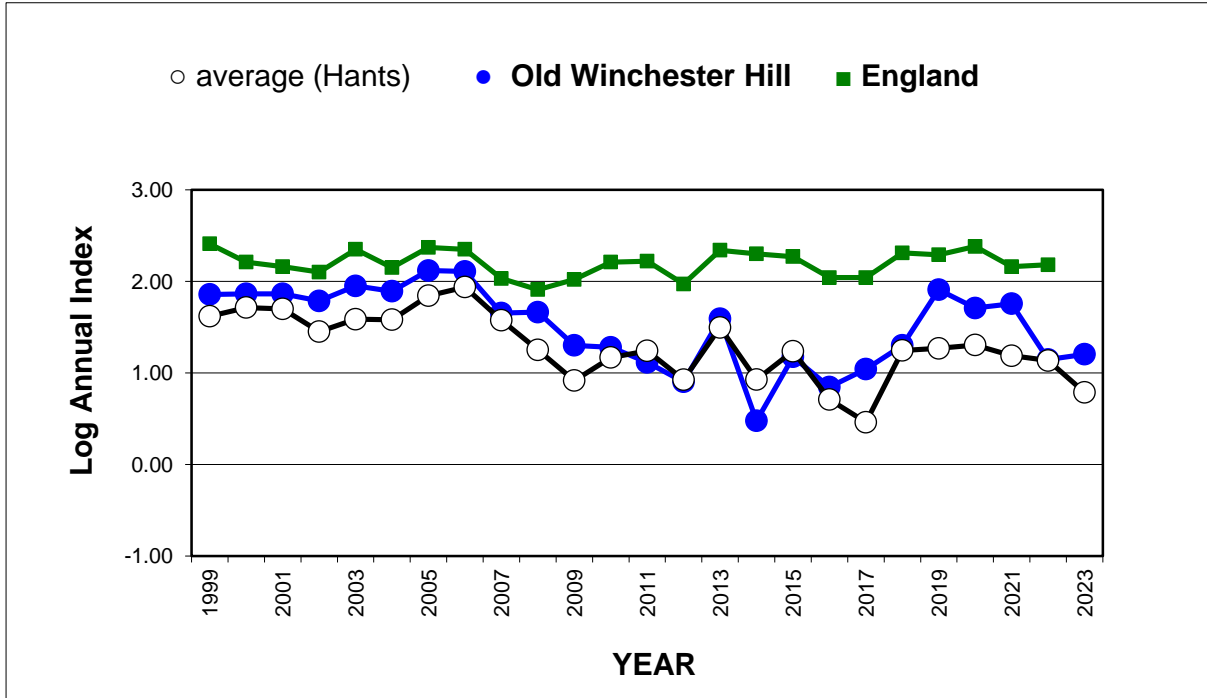

25 year butterfly species trends for Hampshire & Isle of Wight

Orange Tip (*Anthocharis cardamines*)

25 year butterfly species trends for Hampshire & Isle of Wight

Painted Lady (*Vanessa cardui*)

25 year butterfly species trends for Hampshire & Isle of Wight

Peacock (*Aglais io*)

25 year butterfly species trends for Hampshire & Isle of Wight

Pearl-bordered Fritillary (*Boloria euphrosyne*)

25 year butterfly species trends for Hampshire & Isle of Wight

Purple Emperor (*Apatura iris*)

25 year butterfly species trends for Hampshire & Isle of Wight

Purple Hairstreak (*Favonius quercus*)

25 year butterfly species trends for Hampshire & Isle of Wight

Red Admiral (*Vanessa atalanta*)

25 year butterfly species trends for Hampshire & Isle of Wight

Ringlet (*Aphantopus hyperantus*)

25 year butterfly species trends for Hampshire & Isle of Wight

Silver-spotted Skipper (*Hesperia comma*)

25 year butterfly species trends for Hampshire & Isle of Wight

Silver-studded Blue (*Plebejus argus*)