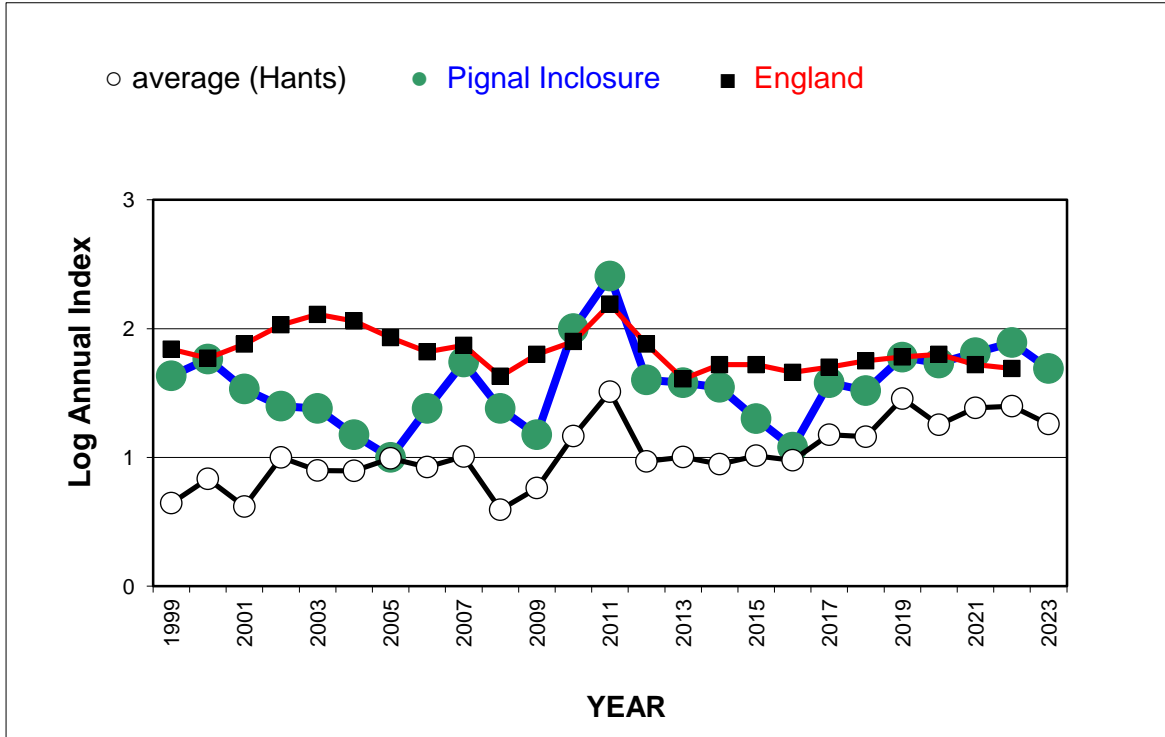

25 year butterfly species trends for Hampshire & Isle of Wight

Holly Blue (*Celastrina argiolus*)

25 year butterfly species trends for Hampshire & Isle of Wight

Large Skipper (*Ochlodes sylvanus*)

25 year butterfly species trends for Hampshire & Isle of Wight

Large White (*Pieris brassicae*)

25 year butterfly species trends for Hampshire & Isle of Wight

Marbled White (*Melanargia galathea*)

25 year butterfly species trends for Hampshire & Isle of Wight

Marsh Fritillary (*Euphydryas aurinia*)

25 year butterfly species trends for Hampshire & Isle of Wight

Orange Tip (*Anthocharis cardamines*)

25 year butterfly species trends for Hampshire & Isle of Wight

Painted Lady (*Vanessa cardui*)

25 year butterfly species trends for Hampshire & Isle of Wight

Peacock (*Aglais io*)

25 year butterfly species trends for Hampshire & Isle of Wight

Pearl-bordered Fritillary (*Boloria euphrosyne*)

25 year butterfly species trends for Hampshire & Isle of Wight

Purple Emperor (*Apatura iris*)