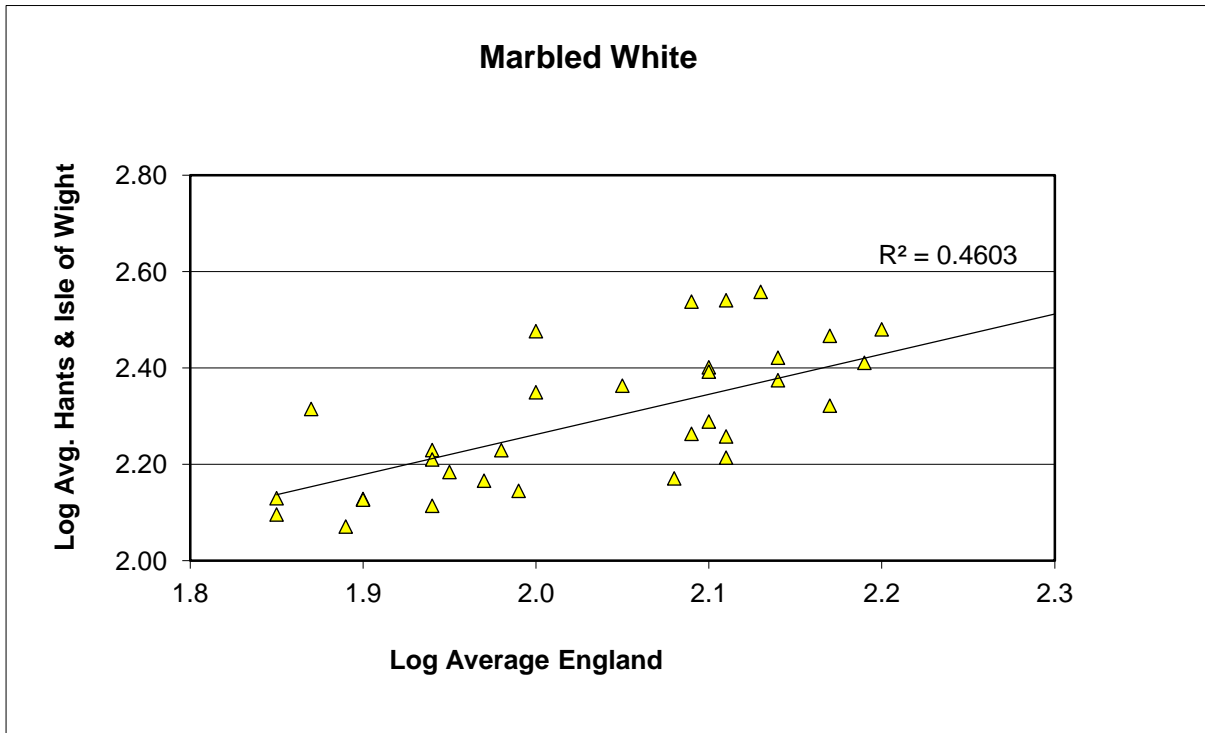

Green Hairstreak (*Callophrys rubi*)

25 year butterfly species trends for Hampshire & Isle of Wight

Green-veined White (*Pieris napi*)

25 year butterfly species trends for Hampshire & Isle of Wight

Grizzled Skipper (*Pyrgus malvae*)

25 year butterfly species trends for Hampshire & Isle of Wight

Holly Blue (*Celastrina argiolus*)

25 year butterfly species trends for Hampshire & Isle of Wight

Large Skipper (*Ochlodes sylvanus*)

25 year butterfly species trends for Hampshire & Isle of Wight

Large White (*Pieris brassicae*)

25 year butterfly species trends for Hampshire & Isle of Wight

Marbled White (*Melanargia galathea*)

25 year butterfly species trends for Hampshire & Isle of Wight

Marsh Fritillary (*Euphydryas aurinia*)