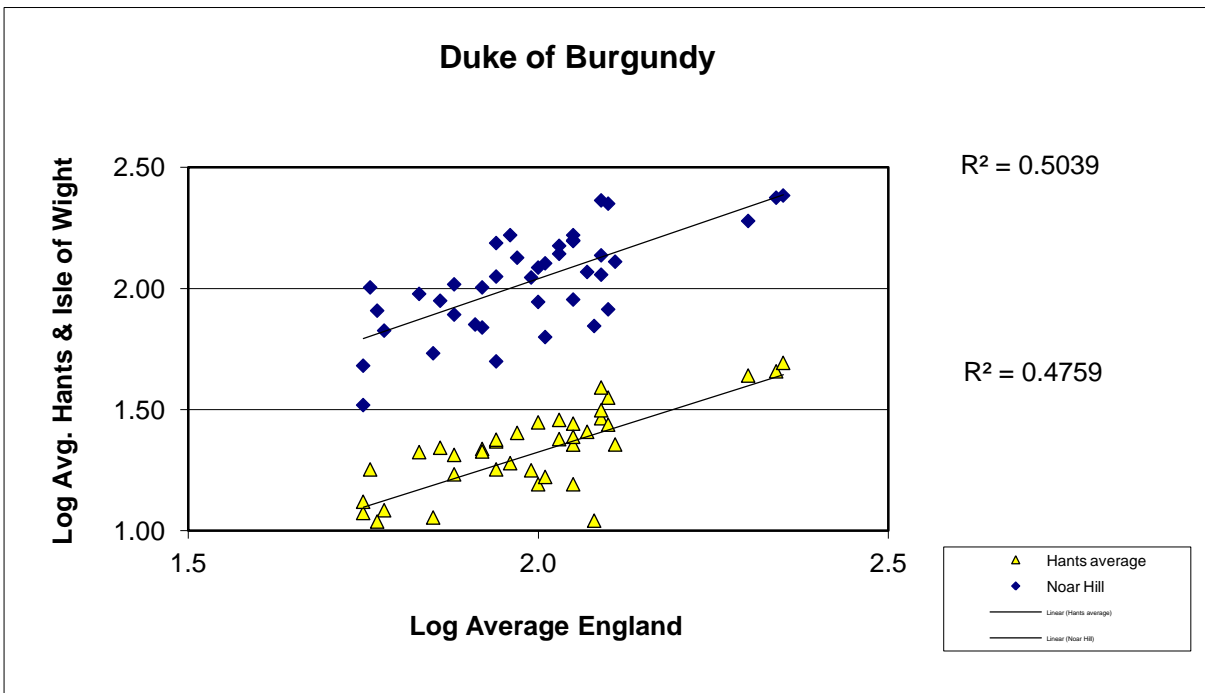

Brown Hairstreak (*Thecla betulae*)

25 year butterfly species trends for Hampshire & Isle of Wight

Clouded Yellow (*Colias croceus*)

25 year butterfly species trends for Hampshire & Isle of Wight

Comma (*Polygonia c-album*)

25 year butterfly species trends for Hampshire & Isle of Wight

Common Blue (*Polyommatus icarus*)

25 year butterfly species trends for Hampshire & Isle of Wight

Dark Green Fritillary (*Speyeria aglaja*)

25 year butterfly species trends for Hampshire & Isle of Wight

Dingy Skipper (*Erynnis tages*)

25 year butterfly species trends for Hampshire & Isle of Wight

Duke of Burgundy (*Hamearis lucina*)

25 year butterfly species trends for Hampshire & Isle of Wight

Gatekeeper (*Pyronia tithonus*)