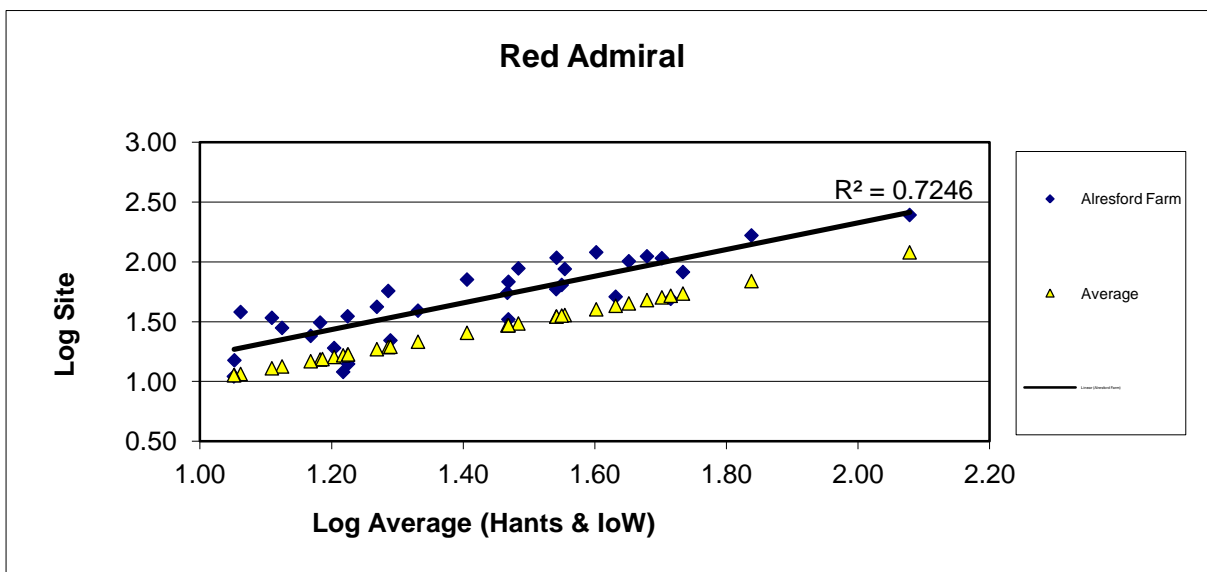

Peacock (*Aglais io*)

25 year butterfly species trends for Hampshire & Isle of Wight

Pearl-bordered Fritillary (*Boloria euphrosyne*)

25 year butterfly species trends for Hampshire & Isle of Wight

Purple Emperor (*Apatura iris*)

25 year butterfly species trends for Hampshire & Isle of Wight

Purple Hairstreak (*Favonius quercus*)

25 year butterfly species trends for Hampshire & Isle of Wight

Red Admiral (*Vanessa atalanta*)

25 year butterfly species trends for Hampshire & Isle of Wight

Ringlet (*Aphantopus hyperantus*)

25 year butterfly species trends for Hampshire & Isle of Wight

Silver-spotted Skipper (*Hesperia comma*)

25 year butterfly species trends for Hampshire & Isle of Wight

Silver-studded Blue (*Plebejus argus*)