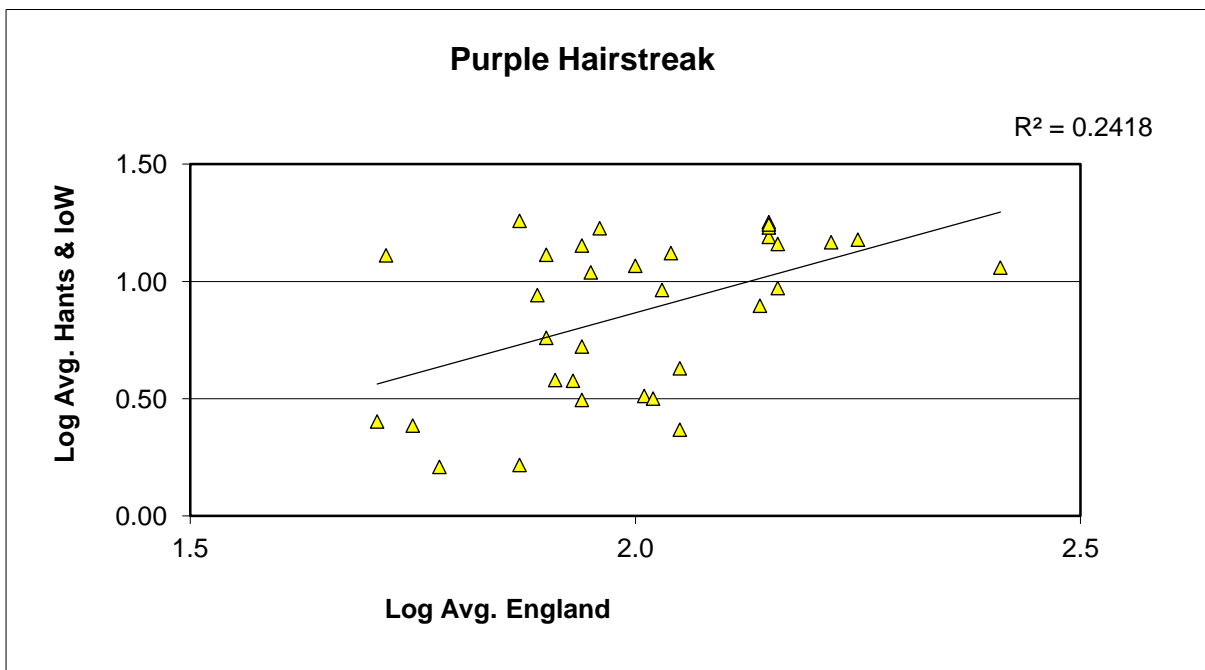

25 year butterfly species trends for Hampshire & Isle of Wight

Orange Tip (*Anthocharis cardamines*)

25 year butterfly species trends for Hampshire & Isle of Wight

Painted Lady (*Vanessa cardui*)

25 year butterfly species trends for Hampshire & Isle of Wight

Peacock (*Aglais io*)

25 year butterfly species trends for Hampshire & Isle of Wight

Pearl-bordered Fritillary (*Boloria euphrosyne*)

25 year butterfly species trends for Hampshire & Isle of Wight

Purple Emperor (*Apatura iris*)

25 year butterfly species trends for Hampshire & Isle of Wight

Purple Hairstreak (*Favonius quercus*)

25 year butterfly species trends for Hampshire & Isle of Wight

Red Admiral (*Vanessa atalanta*)

25 year butterfly species trends for Hampshire & Isle of Wight

Ringlet (*Aphantopus hyperantus*)

25 year butterfly species trends for Hampshire & Isle of Wight

Silver-spotted Skipper (*Hesperia comma*)

25 year butterfly species trends for Hampshire & Isle of Wight

Silver-studded Blue (*Plebejus argus*)