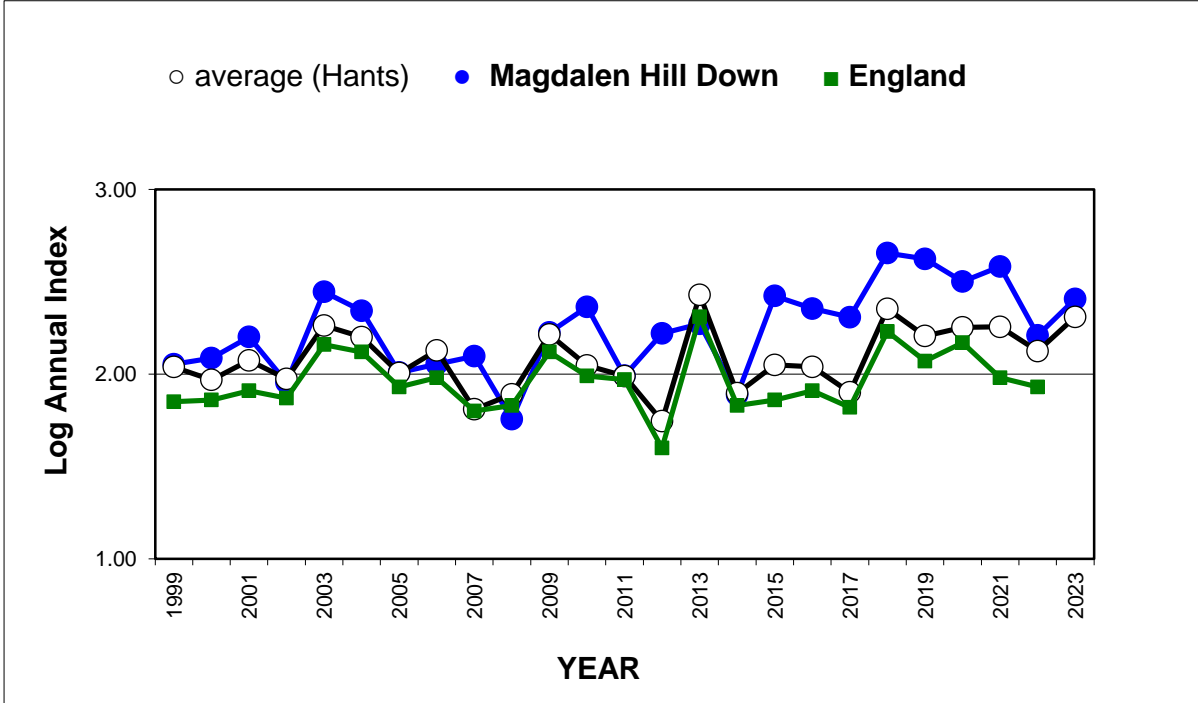

Small Copper (*Lycaena phlaeas*)

25 year butterfly species trends for Hampshire & Isle of Wight

Small Heath (*Coenonympha pamphilus*)

25 year butterfly species trends for Hampshire & Isle of Wight

Small Pearl-bordered Fritillary (*Boloria selene*)

25 year butterfly species trends for Hampshire & Isle of Wight

Small Skipper (*Thymelicus sylvestris*) + Essex Skipper (*Thymelicus lineola*)

25 year butterfly species trends for Hampshire & Isle of Wight

Small Tortoiseshell (*Aglais urticae*)

25 year butterfly species trends for Hampshire & Isle of Wight

Small White (*Pieris rapae*)

25 year butterfly species trends for Hampshire & Isle of Wight

Speckled Wood (*Pararge aegeria*)

25 year butterfly species trends for Hampshire & Isle of Wight

Wall (*Lasiommata megera*)

25 year butterfly species trends for Hampshire & Isle of Wight

White Admiral (*Limenitis camilla*)

25 year butterfly species trends for Hampshire & Isle of Wight